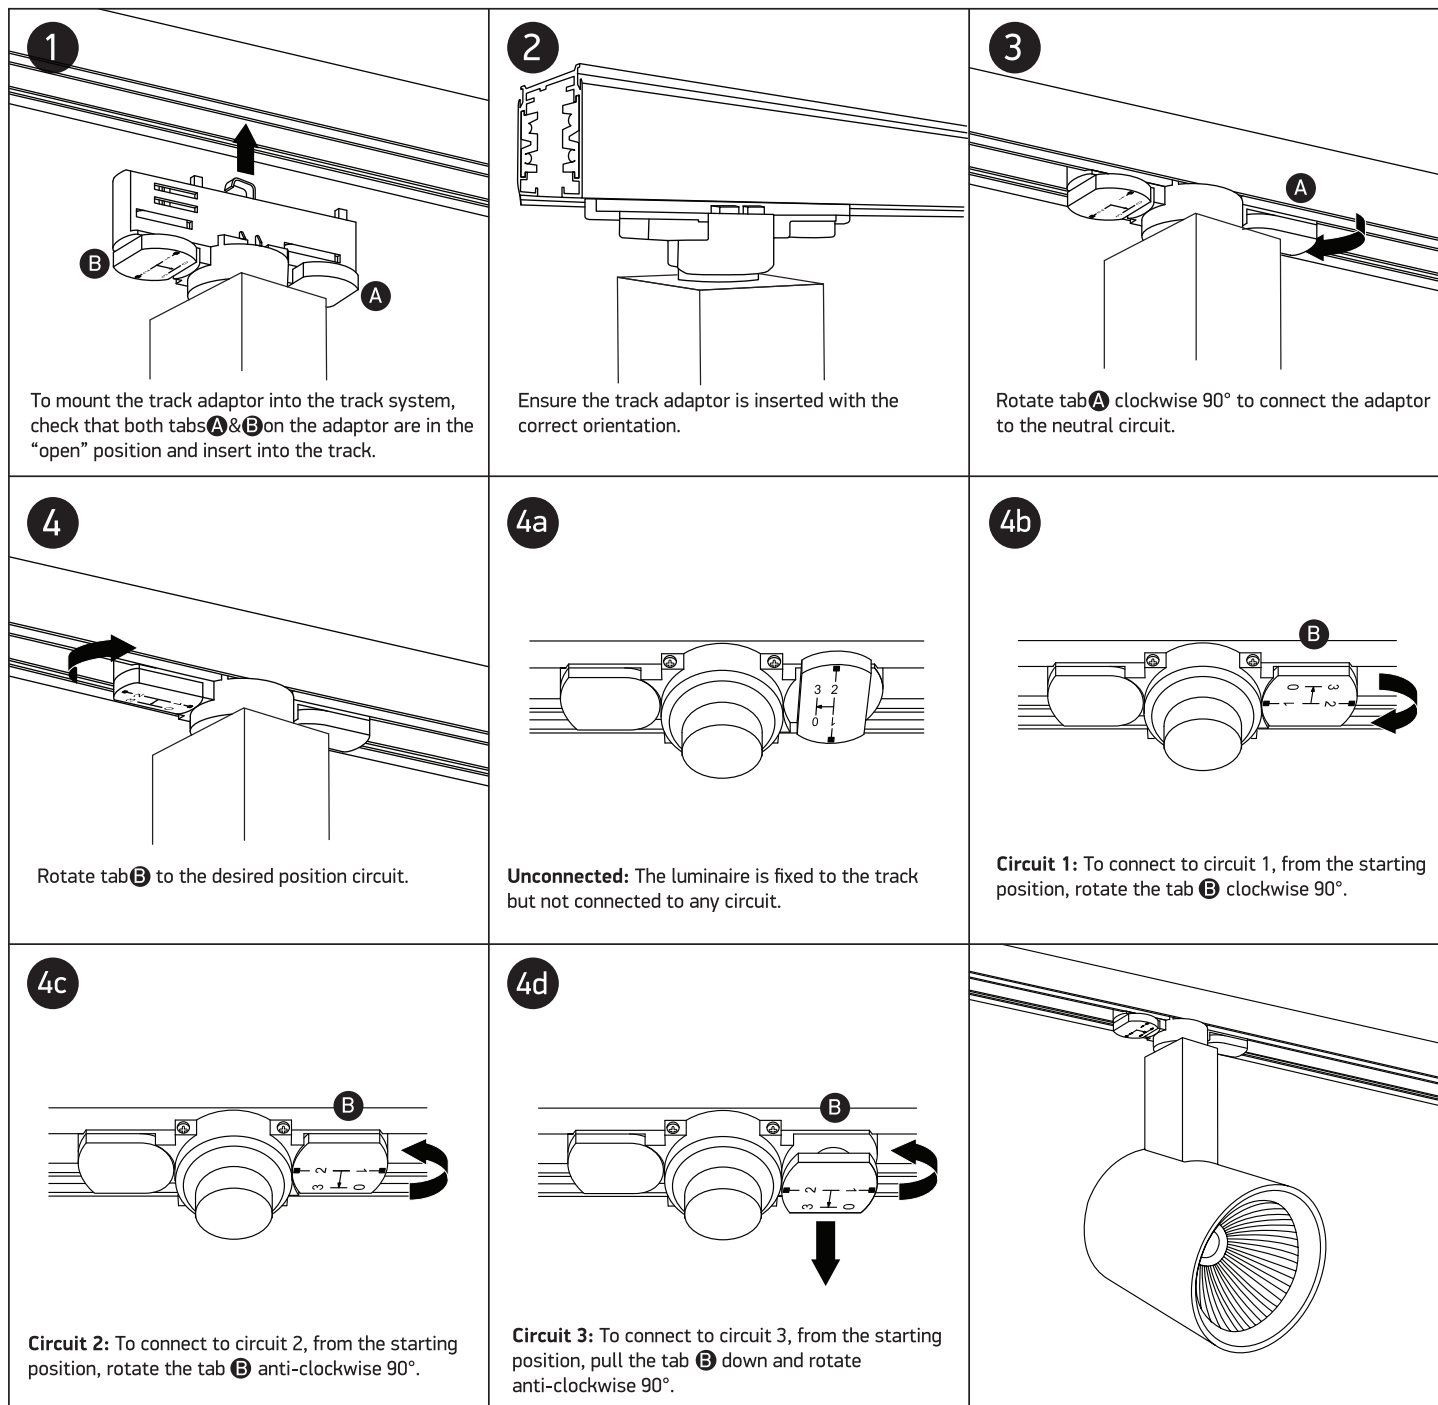

# INSTALLATION MANUAL

65632CT

ecotrackspot

80 CRI

50W | 230V | 50/60Hz | IP20 | Die cast | Adjustable

Complete with driver.

one  
LIGHT