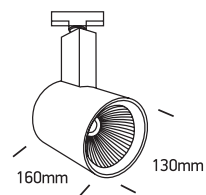

# INSTALLATION MANUAL

65632CT

ecotrackspot

80 CRI

50W | 230V | 50/60Hz | IP20 | Die cast | Adjustable

Complete with driver.

one  
LIGHT