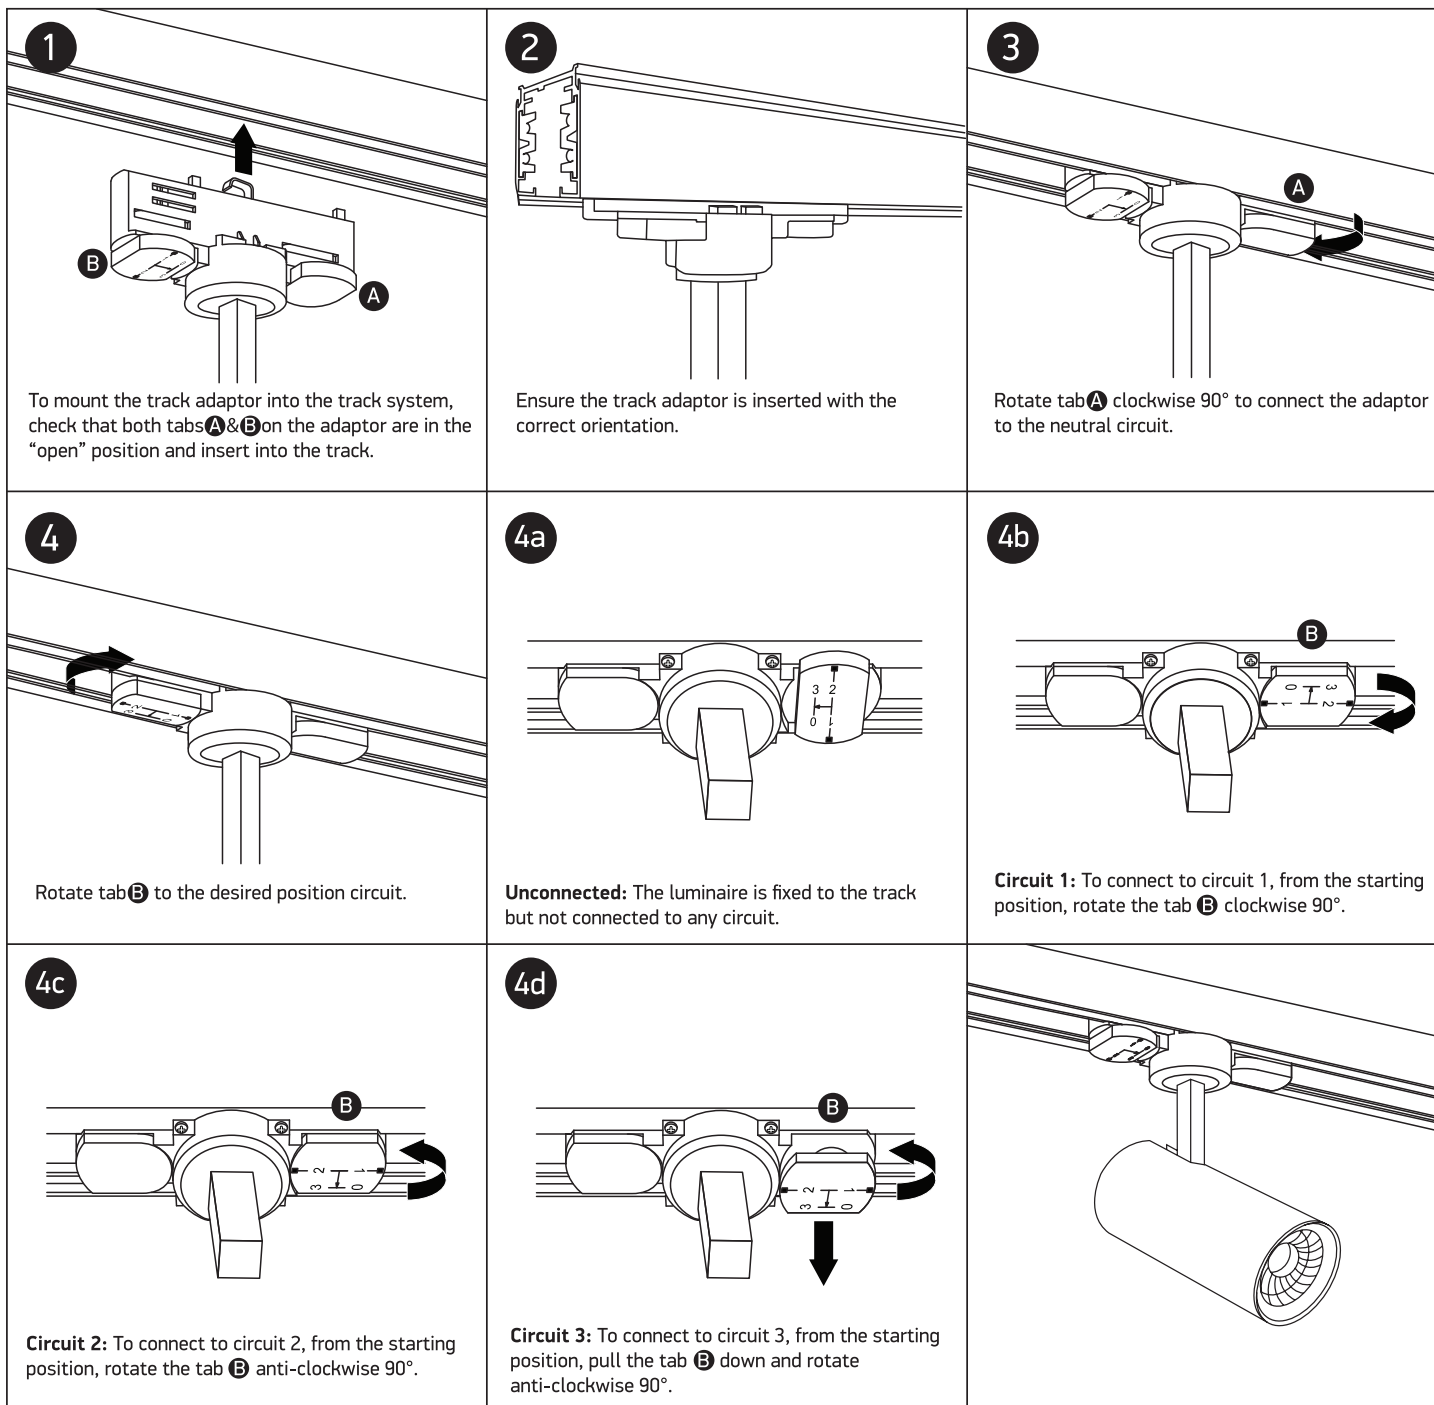

INSTALLATION MANUAL

65642CT

ecotrackspot

ADJUSTABLE

80 CRI

30W | 230V | 50/60Hz | IP20 | Aluminium | Adjustable

Complete with driver.

one
LIGHT