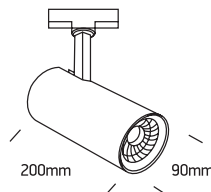

INSTALLATION MANUAL

65642CT

ecotrackspot

ADJUSTABLE

80 CRI

30W | 230V | 50/60Hz | IP20 | Aluminium | Adjustable

Complete with driver.

one
LIGHT