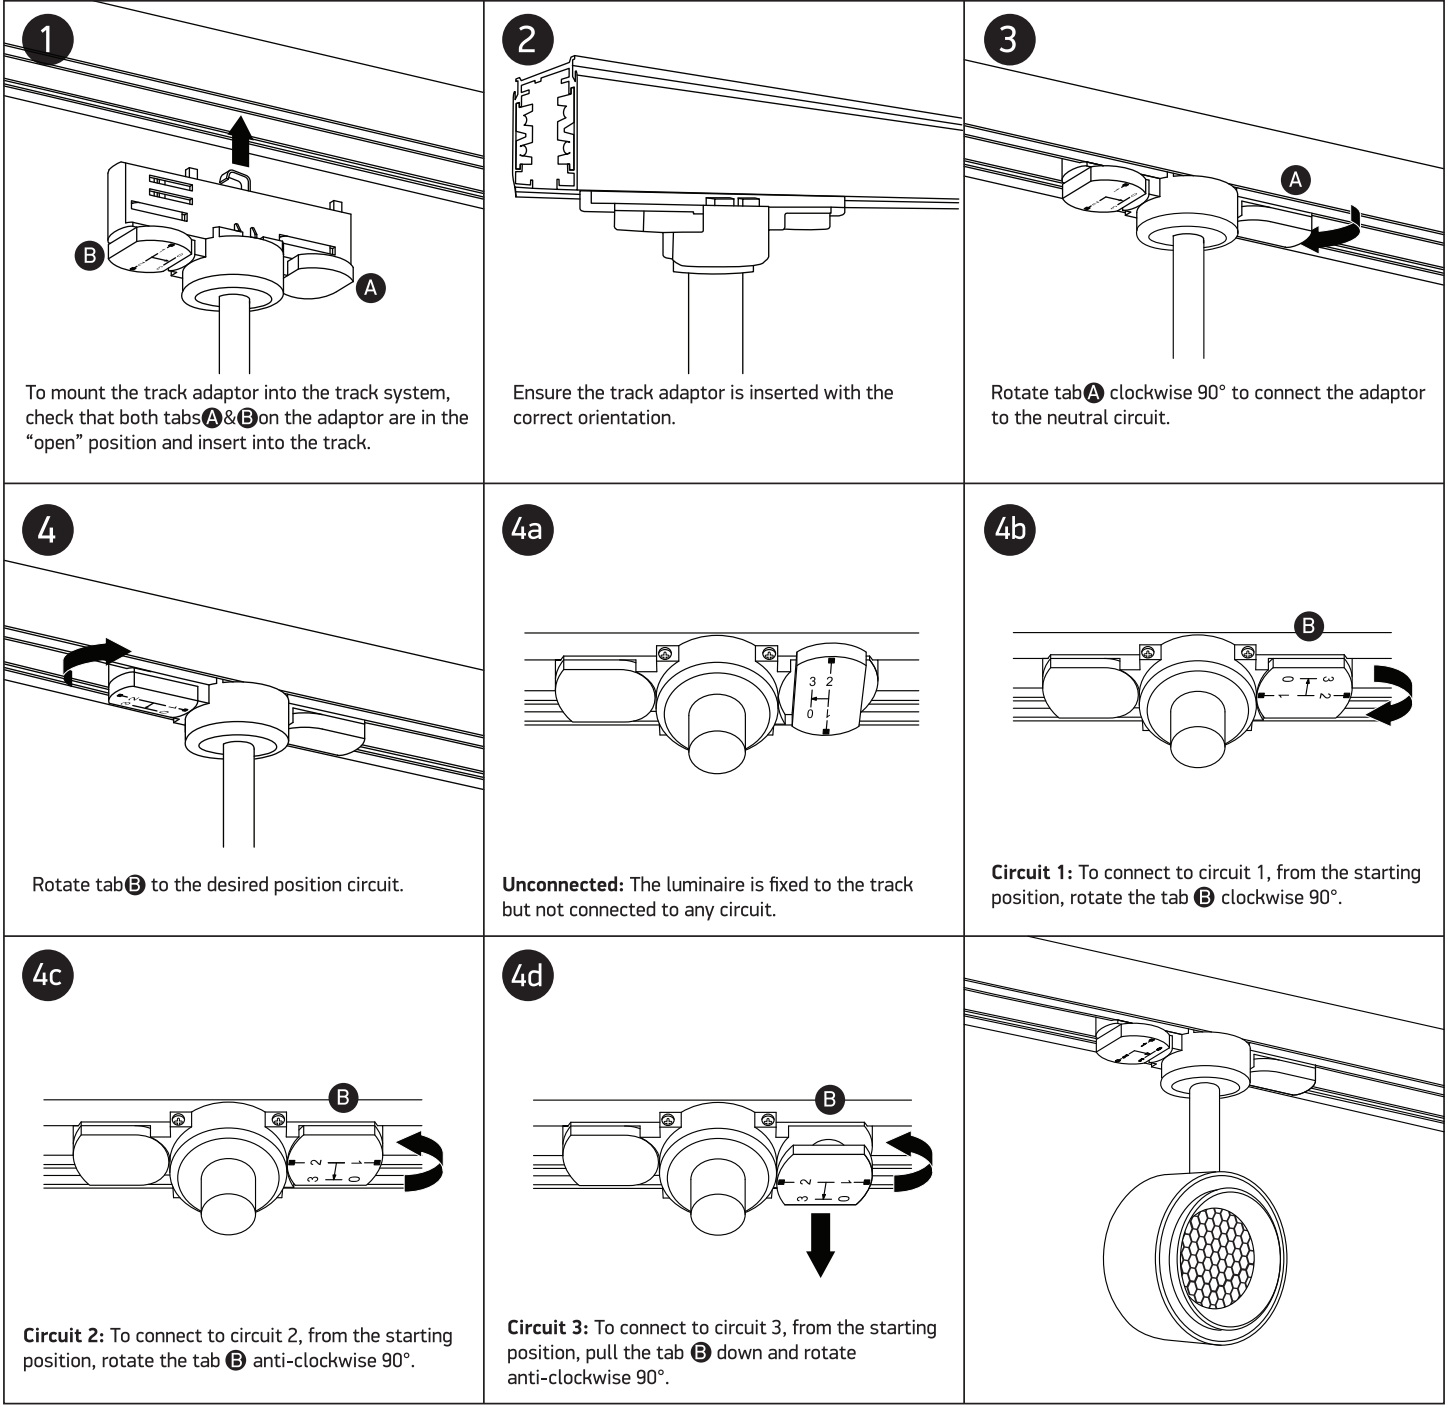

INSTALLATION MANUAL

65644T

ecotrackspot

8W | 230V | 50/60Hz | IP20 | Aluminium | Adjustable

AC LED

80 CRI

Warnings:

1. Make sure that the product is installed properly before connecting to electricity.
2. Do not cover the fitting.
3. Maintenance and installation should only be carried out by a professional electrician.