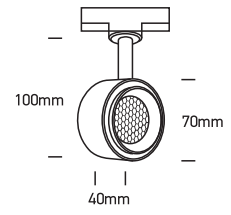

INSTALLATION MANUAL

65644T

ecotrackspot

8W | 230V | 50/60Hz | IP20 | Aluminium | Adjustable

AC LED

80 CRI

Warnings:

1. Make sure that the product is installed properly before connecting to electricity.
2. Do not cover the fitting.
3. Maintenance and installation should only be carried out by a professional electrician.