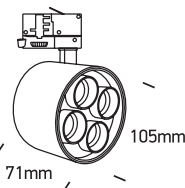

# INSTALLATION MANUAL

65656CT

ecotrackspot

DARK LIGHT

230V | SMD 5050 | 24W | IP20 | Aluminium | Adjustable

Complete with 700mA driver.

90 CRI

one  
LIGHT