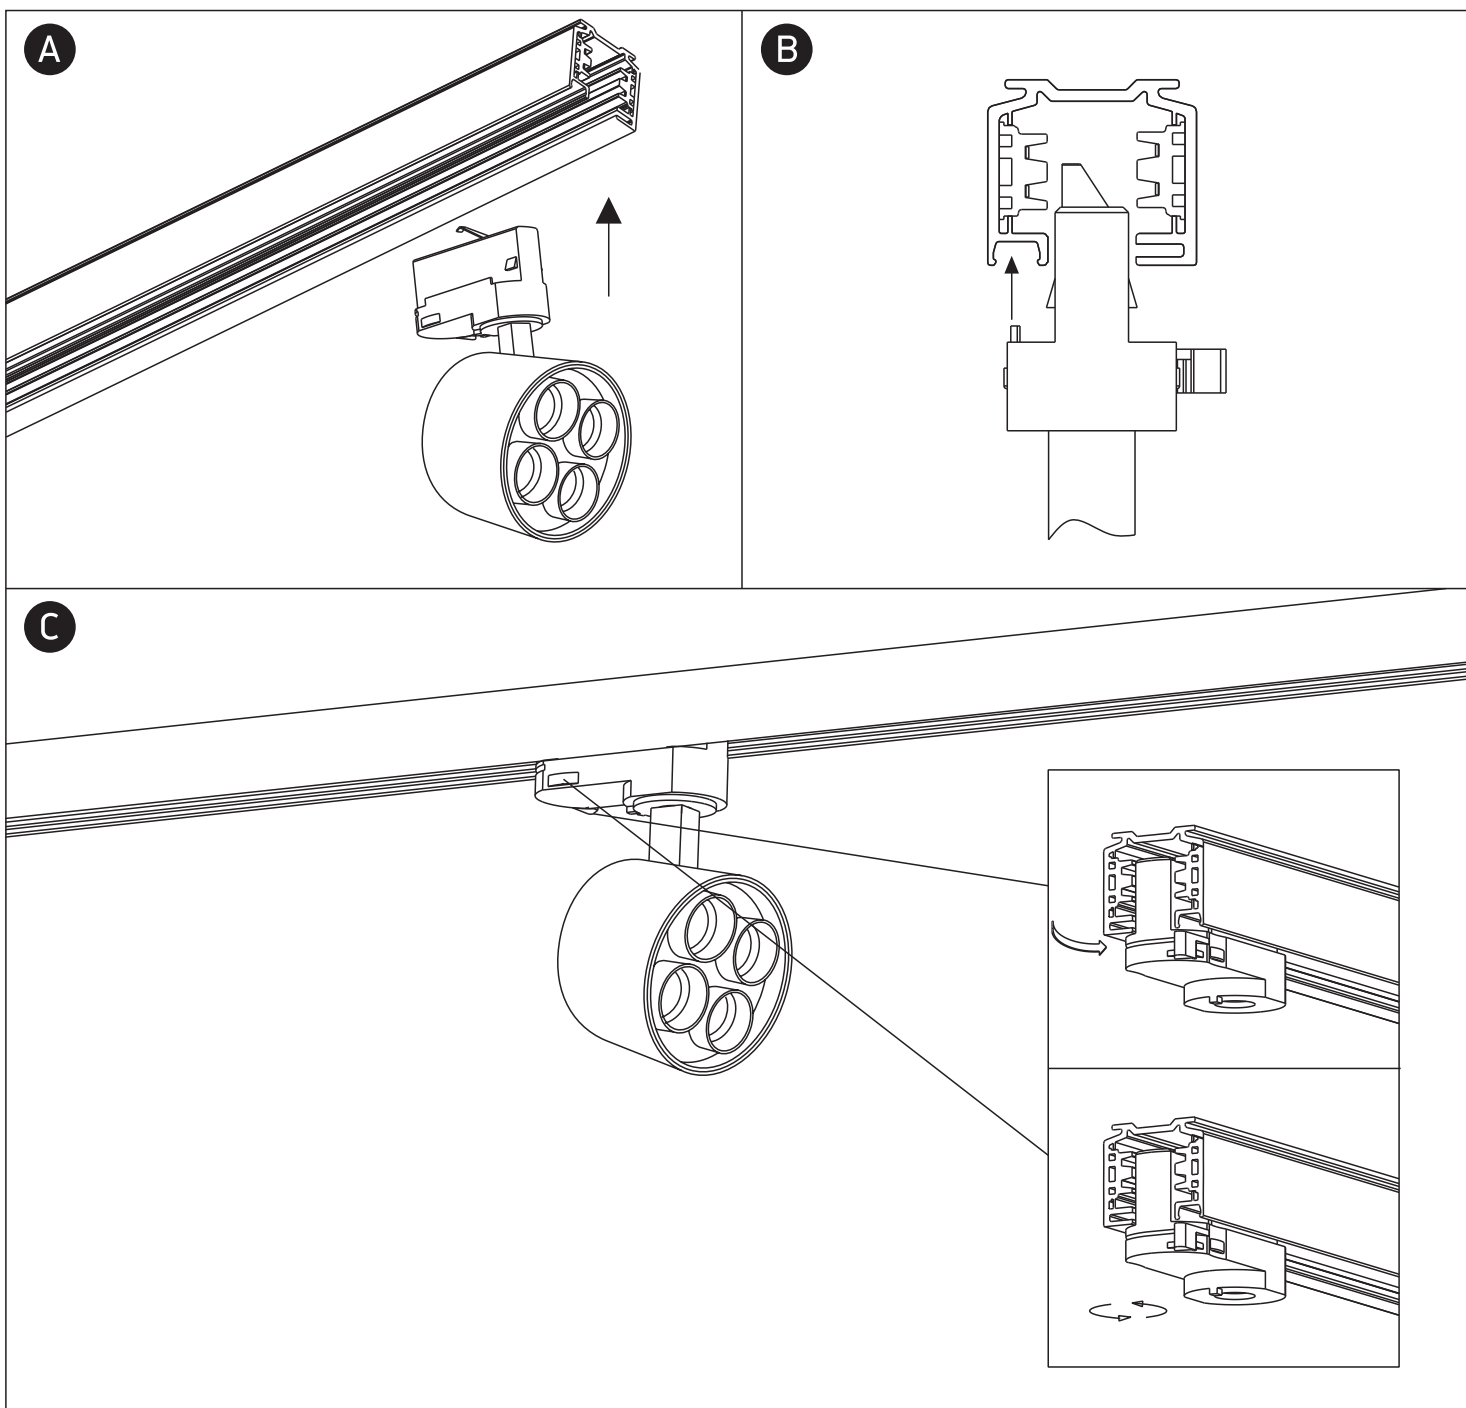

# INSTALLATION MANUAL

65656CT

ecotrackspot

DARK LIGHT

230V | SMD 5050 | 24W | IP20 | Aluminium | Adjustable

Complete with 700mA driver.

90 CRI

one  
LIGHT