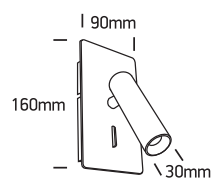

# INSTALLATION MANUAL

65742

**ecolight**

100-240V | 3W | IP20 | Aluminium

Complete with driver.  
USB charging socket.

85  
CRI