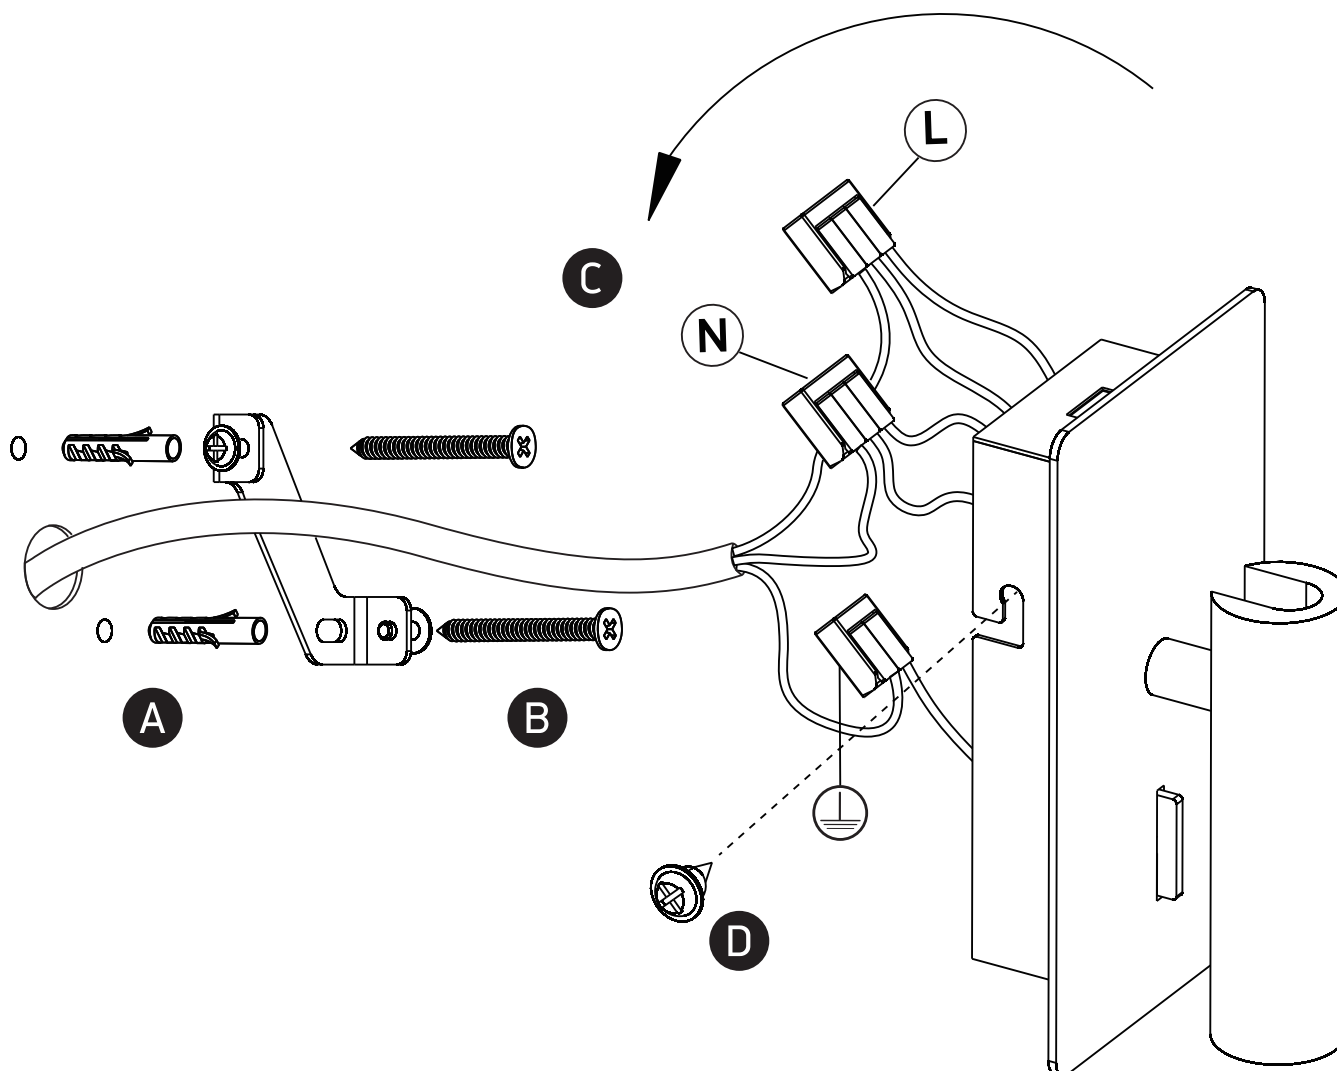

# INSTALLATION MANUAL

65742

**ecolight**

100-240V | 3W | IP20 | Aluminium

Complete with driver.  
USB charging socket.

85  
CRI

## Warnings:

1. Make sure that the product is installed properly before connecting to electricity.
2. Do not cover the fitting.
3. Maintenance and installation should only be carried out by a professional electrician.