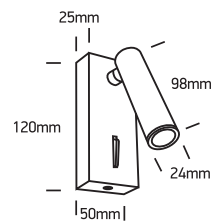

INSTALLATION MANUAL

65746

ecolight

ADJUSTABLE

100-240V | 3W | IP20 | Aluminium

Complete with driver.

80 CRI

Warnings: