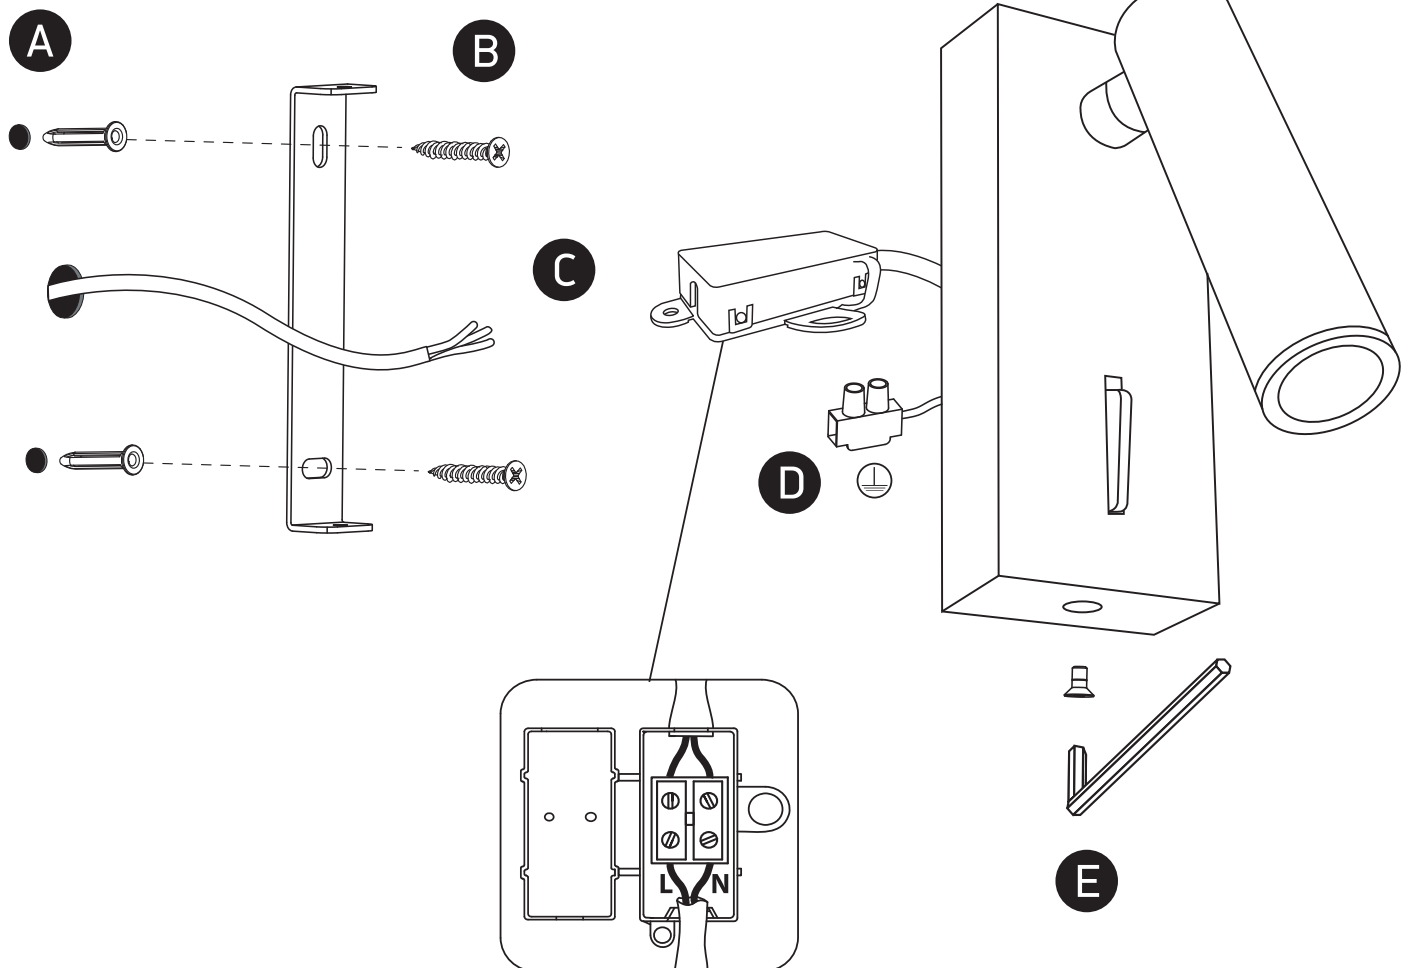

INSTALLATION MANUAL

65746

ecolight

ADJUSTABLE

100-240V | 3W | IP20 | Aluminium

Complete with driver.

80 CRI

Warnings:

1. Make sure that the product is installed properly before connecting to electricity.
2. Do not cover the fitting.
3. Maintenance and installation should only be carried out by a professional electrician.