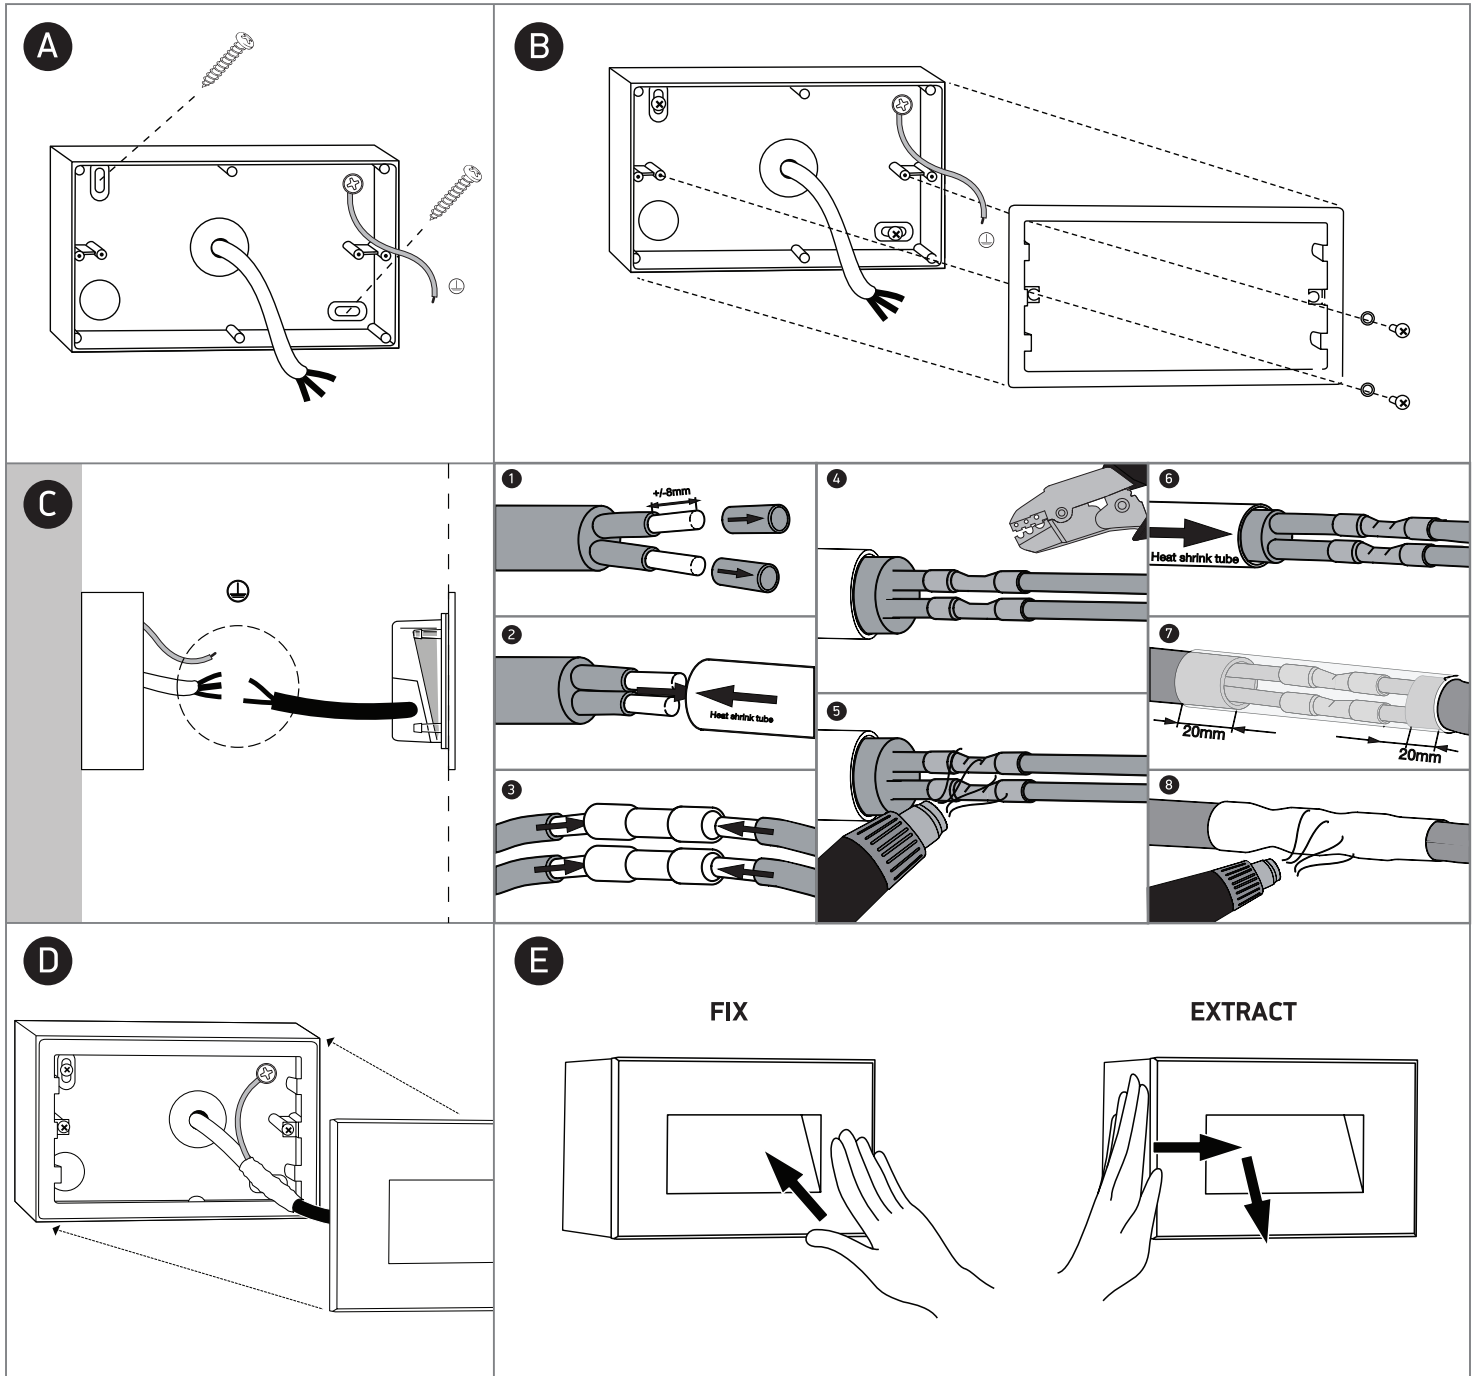

INSTALLATION MANUAL

67076A

ecolight

DARK LIGHT

230V | SMD LED | 5W | IP65 | Glass + metal

AC LED.

80
CRI

one
LIGHT

Warnings:

1. Make sure that the product is installed properly before connecting to electricity.
2. Do not cover the fitting.
3. Maintenance and installation should only be carried out by a professional electrician.