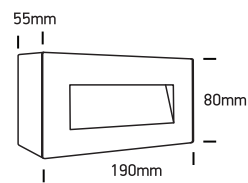

INSTALLATION MANUAL

67076A

ecolight

DARK LIGHT

230V | SMD LED | 5W | IP65 | Glass + metal

AC LED.

80
CRI

one
LIGHT