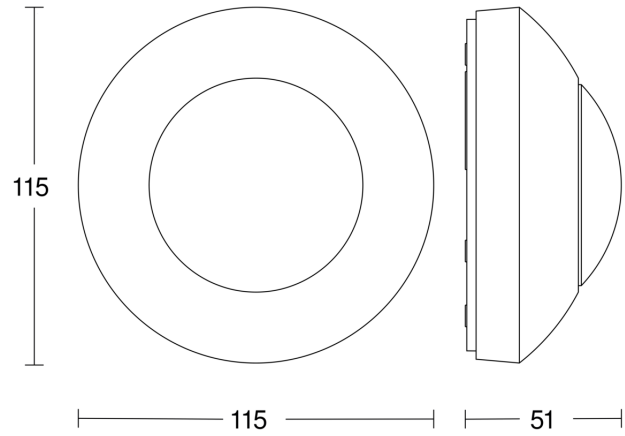

## Technical specifications

Dimensions (Ø x H)	115 x 51 mm	LED lamps > 2 W < 8 W	64 W
Manufacturer's Warranty	5 years	LED lamps > 8 W	64 W
Settings via	Potentiometers	Capacitive load in µF	132 µF
With remote control	No	Technology, sensors	passive infrared, Light sensor
Version	white	Mounting height	2,00 – 4,00 m
PU1, EAN	4007841006556	Mounting height max.	4,00 m
Type	Motion detectors	Optimum mounting height	2,8 m
Application, place	Outdoors, Indoors	Detection angle	360 °
Application, room	corridor / aisle, changing room, function room / ancillary room, kitchenette, stairwell, WC / washroom, multi-storey / underground car park, outdoors, warehouse, Indoors	Angle of aperture	180 °
Colour	white	Sneak-by guard	Yes
Colour, RAL	9010	Capability of masking out individual segments	Yes
Includes corner wall mount	No	Electronic scalability	No
Installation site	ceiling	Mechanical scalability	No
Installation	Surface wiring, Ceiling	Reach, radial	Ø 3 m (7 m <sup>2</sup> )
		Reach, tangential	Ø 7 m (38 m <sup>2</sup> )
		Switching zones	664 switching zones
		Twilight setting	2 – 2000 lx

## Detection Zone

Possible mounting height: 2,00 m – 4,00 m  
Orange: radial  
Black: tangential

## Dimension Drawing