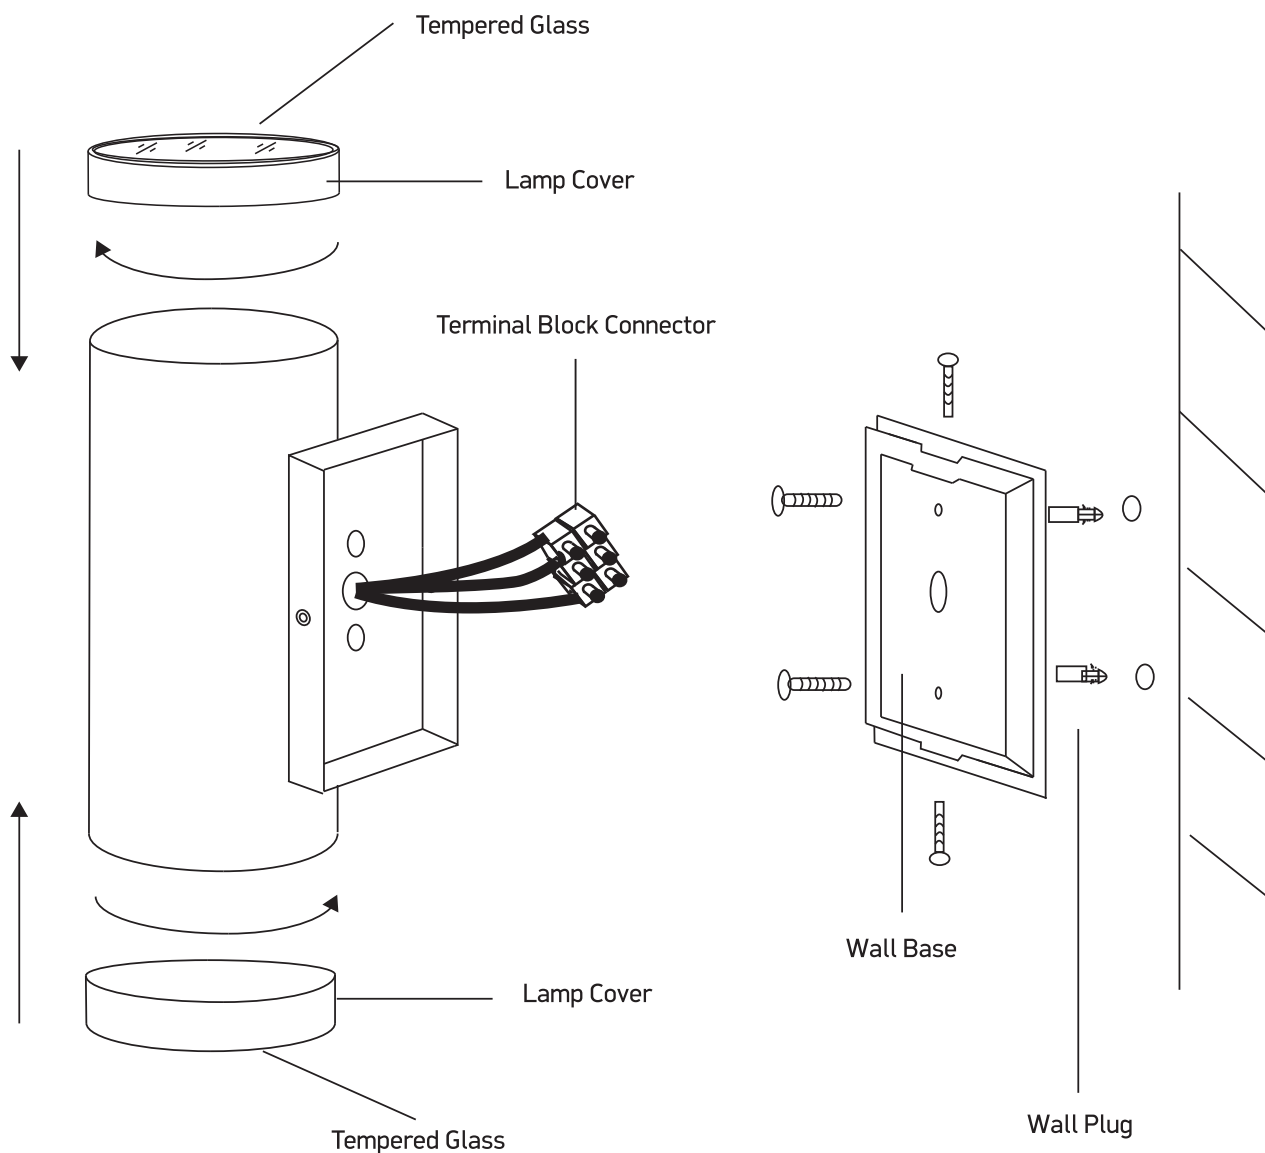

INSTALLATION MANUAL

67130

100-240V | MR16 | GU10 | 2x35W | IP54 | Die cast

Warnings:

1. Make sure that the product is installed properly before connecting to electricity.
2. Do not cover the fitting.
3. Maintenance and installation should only be carried out by a professional electrician.