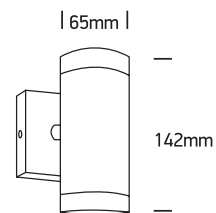

INSTALLATION MANUAL

67130

100-240V | MR16 | GU10 | 2x35W | IP54 | Die cast

Warnings:

1. Make sure that the product is installed properly before connecting to electricity.
2. Do not cover the fitting.
3. Maintenance and installation should only be carried out by a professional electrician.