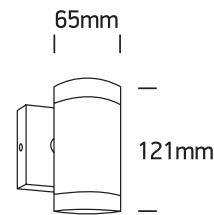

INSTALLATION MANUAL

67130E

100-240V | MR16 | GU10 | 35W | IP54 | Die cast

one
LIGHT

Warnings:

1. Make sure that the product is installed properly before connecting to electricity.
2. Do not cover the fitting.
3. Maintenance and installation should only be carried out by a professional electrician.