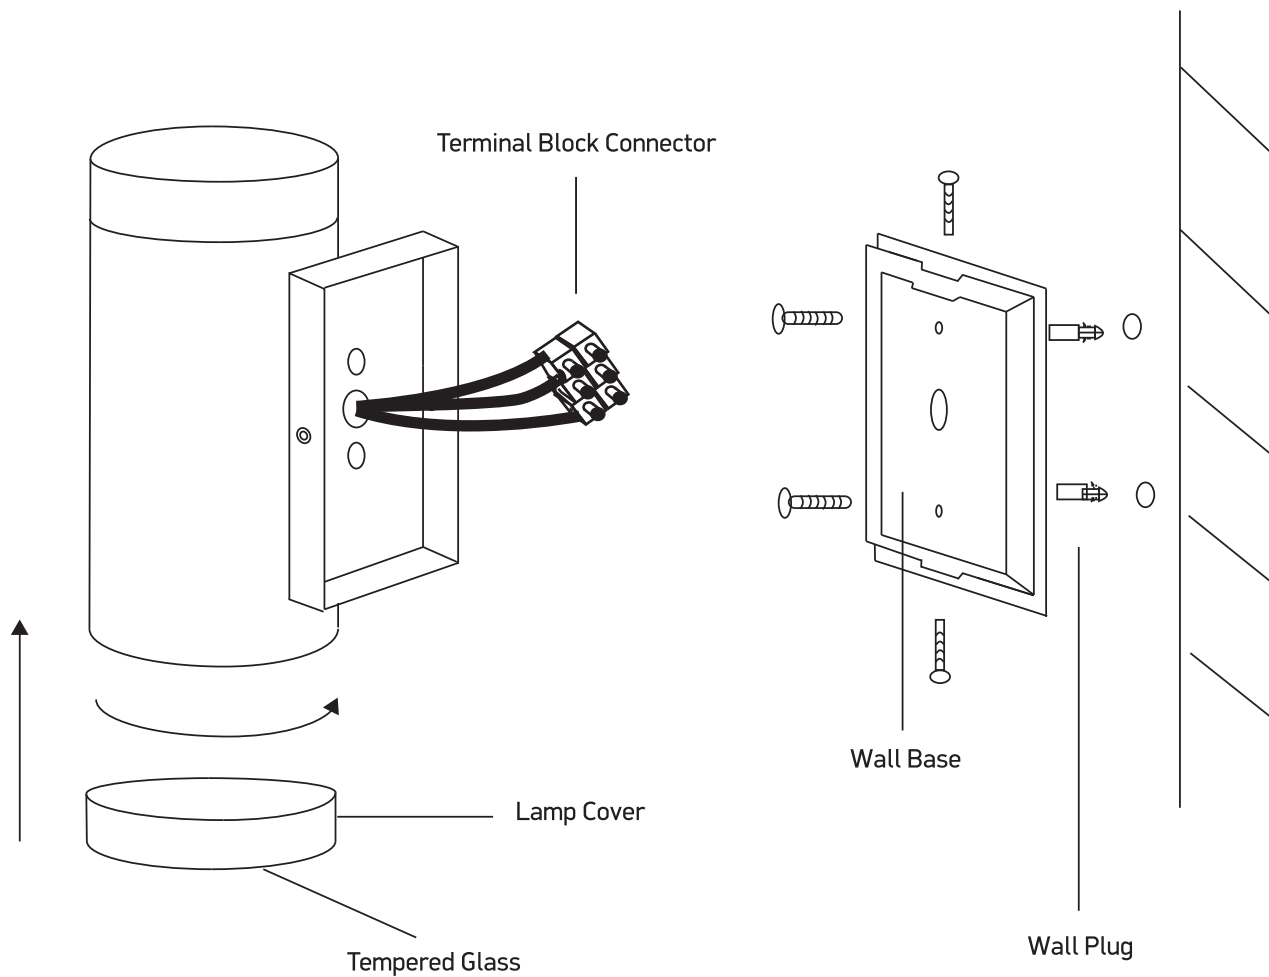

INSTALLATION MANUAL

67130E

100-240V | MR16 | GU10 | 35W | IP54 | Die cast

one
LIGHT

Warnings:

1. Make sure that the product is installed properly before connecting to electricity.
2. Do not cover the fitting.
3. Maintenance and installation should only be carried out by a professional electrician.