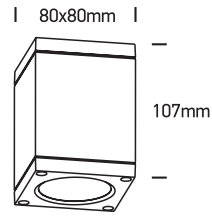

# INSTALLATION MANUAL

67138D

**ecolight**

100-240V | 6W | IP54 | Die cast  
Complete with driver.