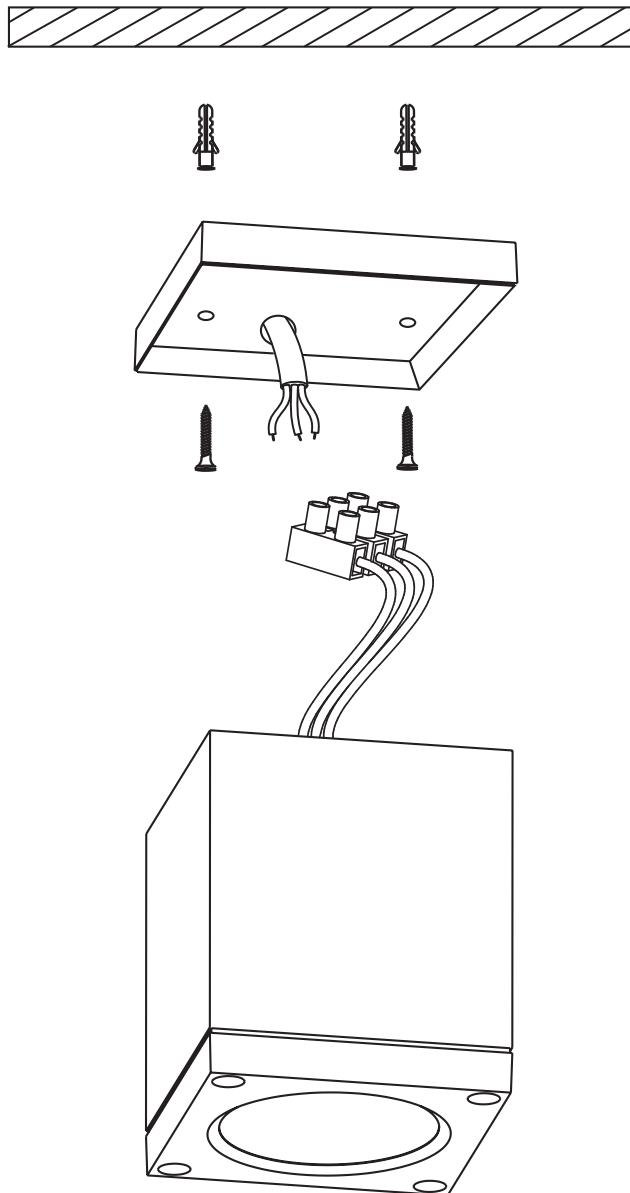

# INSTALLATION MANUAL

67138D

**ecolight**

100-240V | 6W | IP54 | Die cast  
Complete with driver.

## Warnings:

1. Make sure that the product is installed properly before connecting to electricity.
2. Do not cover the fitting.
3. Maintenance and installation should only be carried out by a professional electrician.