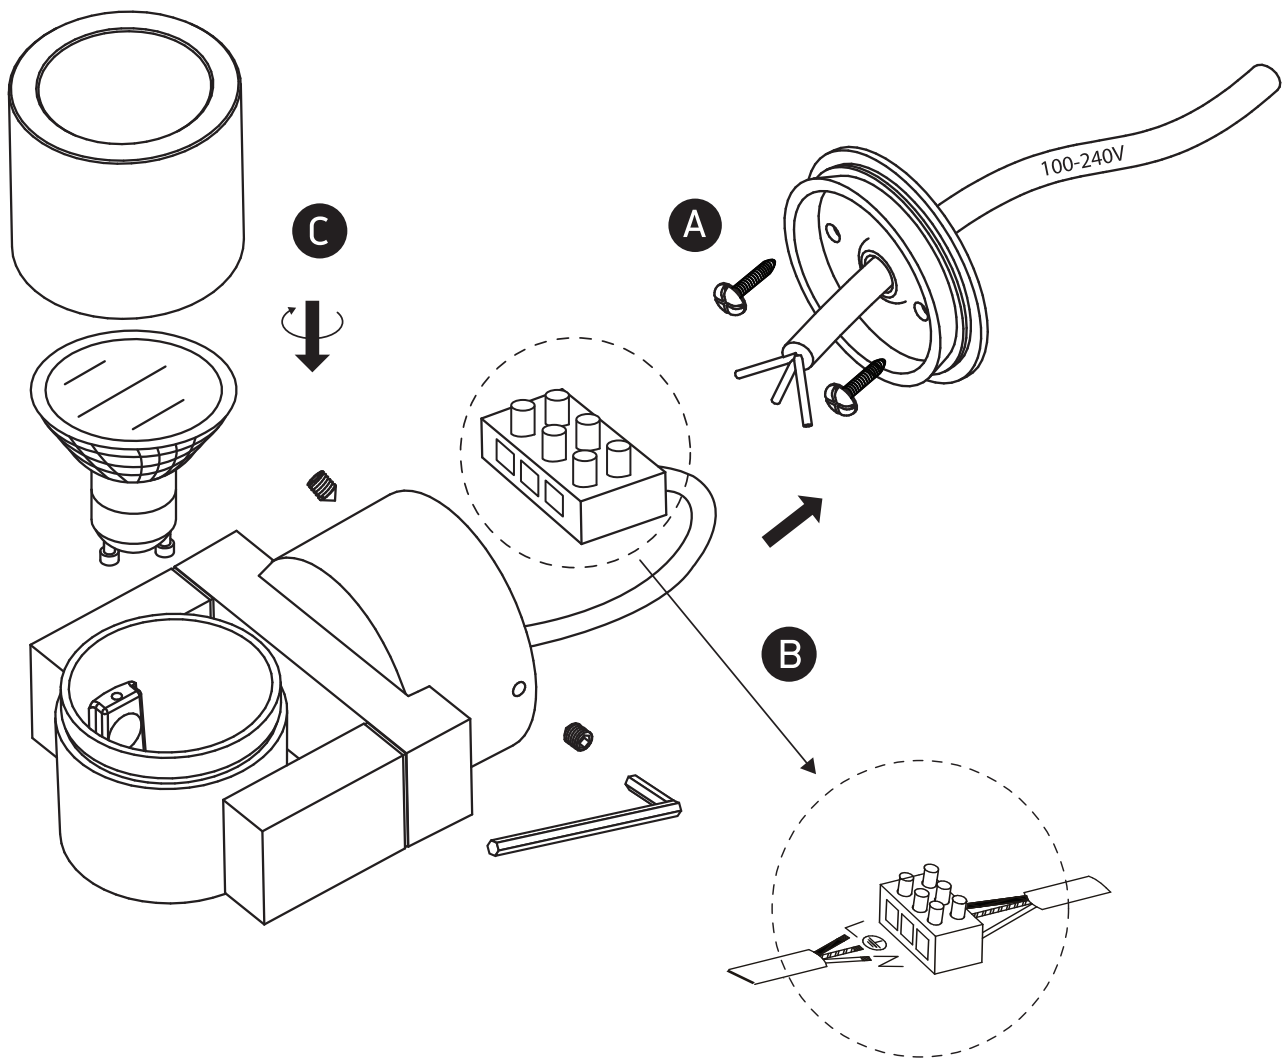

INSTALLATION MANUAL

67164

100-240V | MR16 | GU10 | 35W | IP54 | Aluminium | Adjustable

Warnings:

1. Make sure that the product is installed properly before connecting to electricity.
2. Do not cover the fitting.
3. Maintenance and installation should only be carried out by a professional electrician.