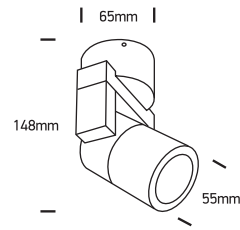

INSTALLATION MANUAL

67164

100-240V | MR16 | GU10 | 35W | IP54 | Aluminium | Adjustable

Warnings:

1. Make sure that the product is installed properly before connecting to electricity.
2. Do not cover the fitting.
3. Maintenance and installation should only be carried out by a professional electrician.