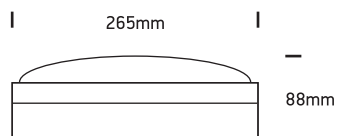

INSTALLATION MANUAL

67204

100-240V | E27 | 20W | IP54 | Die cast

Warnings:

1. Make sure that the product is installed properly before connecting to electricity.
2. Do not cover the fitting.
3. Maintenance and installation should only be carried out by a professional electrician.