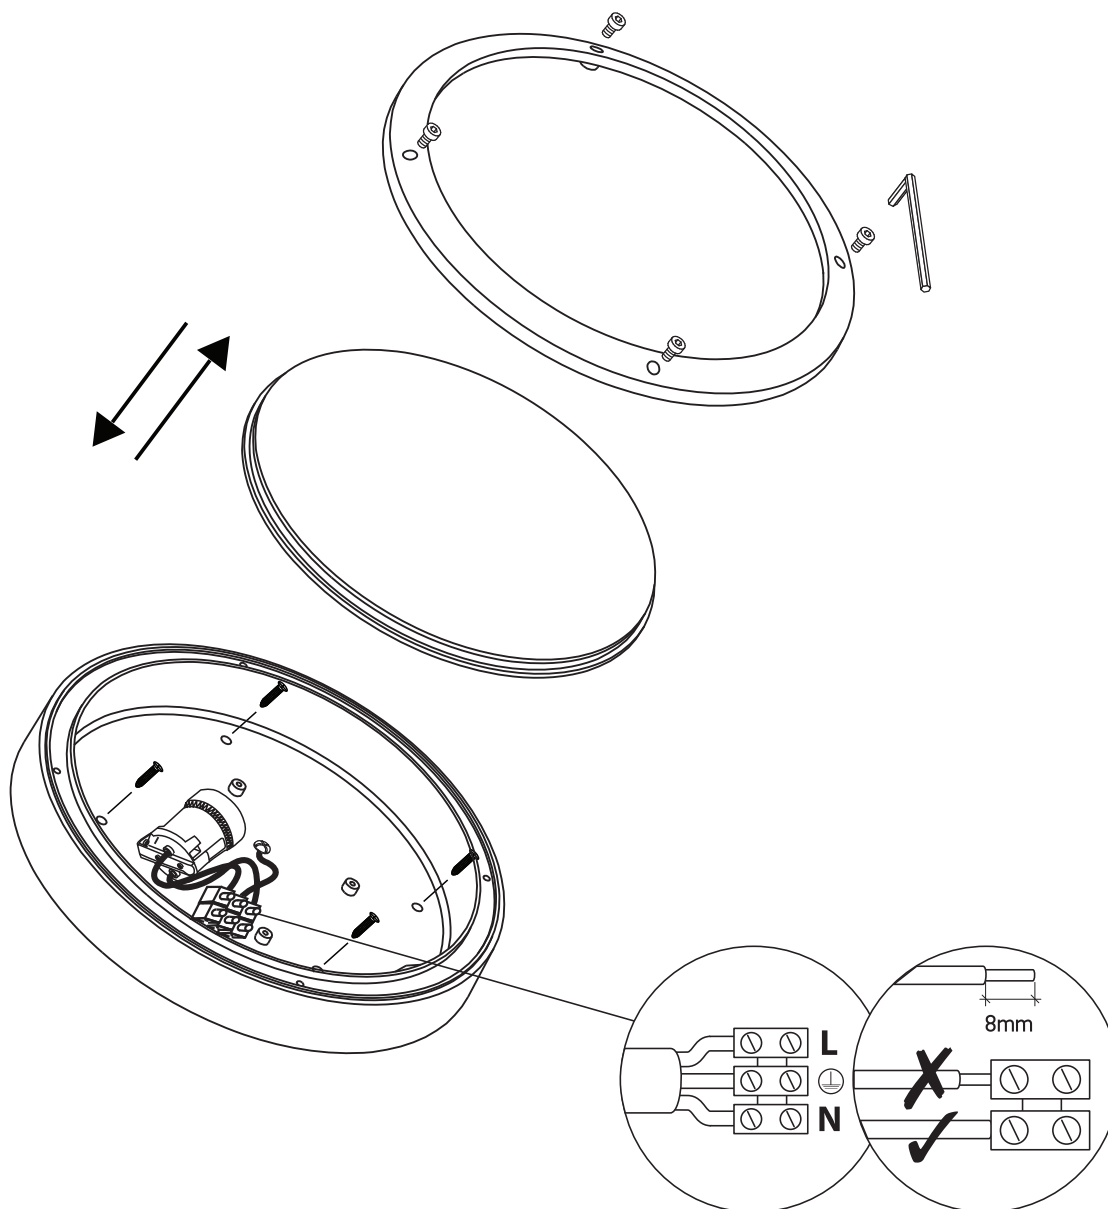

INSTALLATION MANUAL

67204

100-240V | E27 | 20W | IP54 | Die cast

Warnings:

1. Make sure that the product is installed properly before connecting to electricity.
2. Do not cover the fitting.
3. Maintenance and installation should only be carried out by a professional electrician.