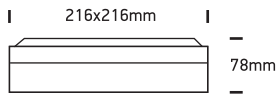

INSTALLATION MANUAL

67208, 67208B, 67210

67208: 100-240V | E27 | 20W | IP54 | Die cast

67208B: 100-240V | E27 | 2x20W | IP54 | Die cast

67210: 100-240V | E27 | 2x20W | IP54 | Die cast

Warnings:

1. Make sure that the product is installed properly before connecting to electricity.
2. Do not cover the fitting.
3. Maintenance and installation should only be carried out by a professional electrician.