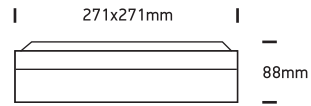

INSTALLATION MANUAL

67208, 67208B, 67210

67208: 100-240V | E27 | 20W | IP54 | Die cast

67208B: 100-240V | E27 | 2x20W | IP54 | Die cast

67210: 100-240V | E27 | 2x20W | IP54 | Die cast

Warnings:

1. Make sure that the product is installed properly before connecting to electricity.
2. Do not cover the fitting.
3. Maintenance and installation should only be carried out by a professional electrician.