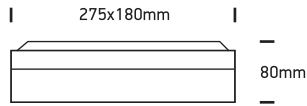

INSTALLATION MANUAL

67208, 67208B, 67210

67208: 100-240V | E27 | 20W | IP54 | Die cast

67208B: 100-240V | E27 | 2x20W | IP54 | Die cast

67210: 100-240V | E27 | 2x20W | IP54 | Die cast

Warnings:

1. Make sure that the product is installed properly before connecting to electricity.
2. Do not cover the fitting.
3. Maintenance and installation should only be carried out by a professional electrician.