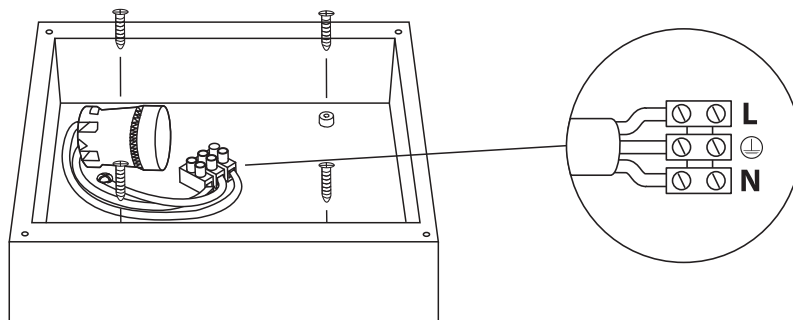

INSTALLATION MANUAL

67208, 67208B, 67210

67208: 100-240V | E27 | 20W | IP54 | Die cast

67208B: 100-240V | E27 | 2x20W | IP54 | Die cast

67210: 100-240V | E27 | 2x20W | IP54 | Die cast

Warnings:

1. Make sure that the product is installed properly before connecting to electricity.
2. Do not cover the fitting.
3. Maintenance and installation should only be carried out by a professional electrician.