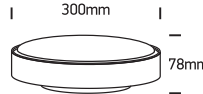

# INSTALLATION MANUAL

67280N, 67280AN, 67280BN

**ecolight**

80  
CRI

Complete with driver.

230V | SMD 2835 | 16W / 24W / 30W | IP65 | Plastic

67280N

67280AN