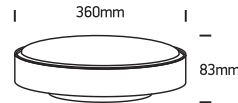

# INSTALLATION MANUAL

67280N, 67280AN, 67280BN

**ecolight**

80  
CRI

Complete with driver.

230V | SMD 2835 | 16W / 24W / 30W | IP65 | Plastic

67280N

67280AN