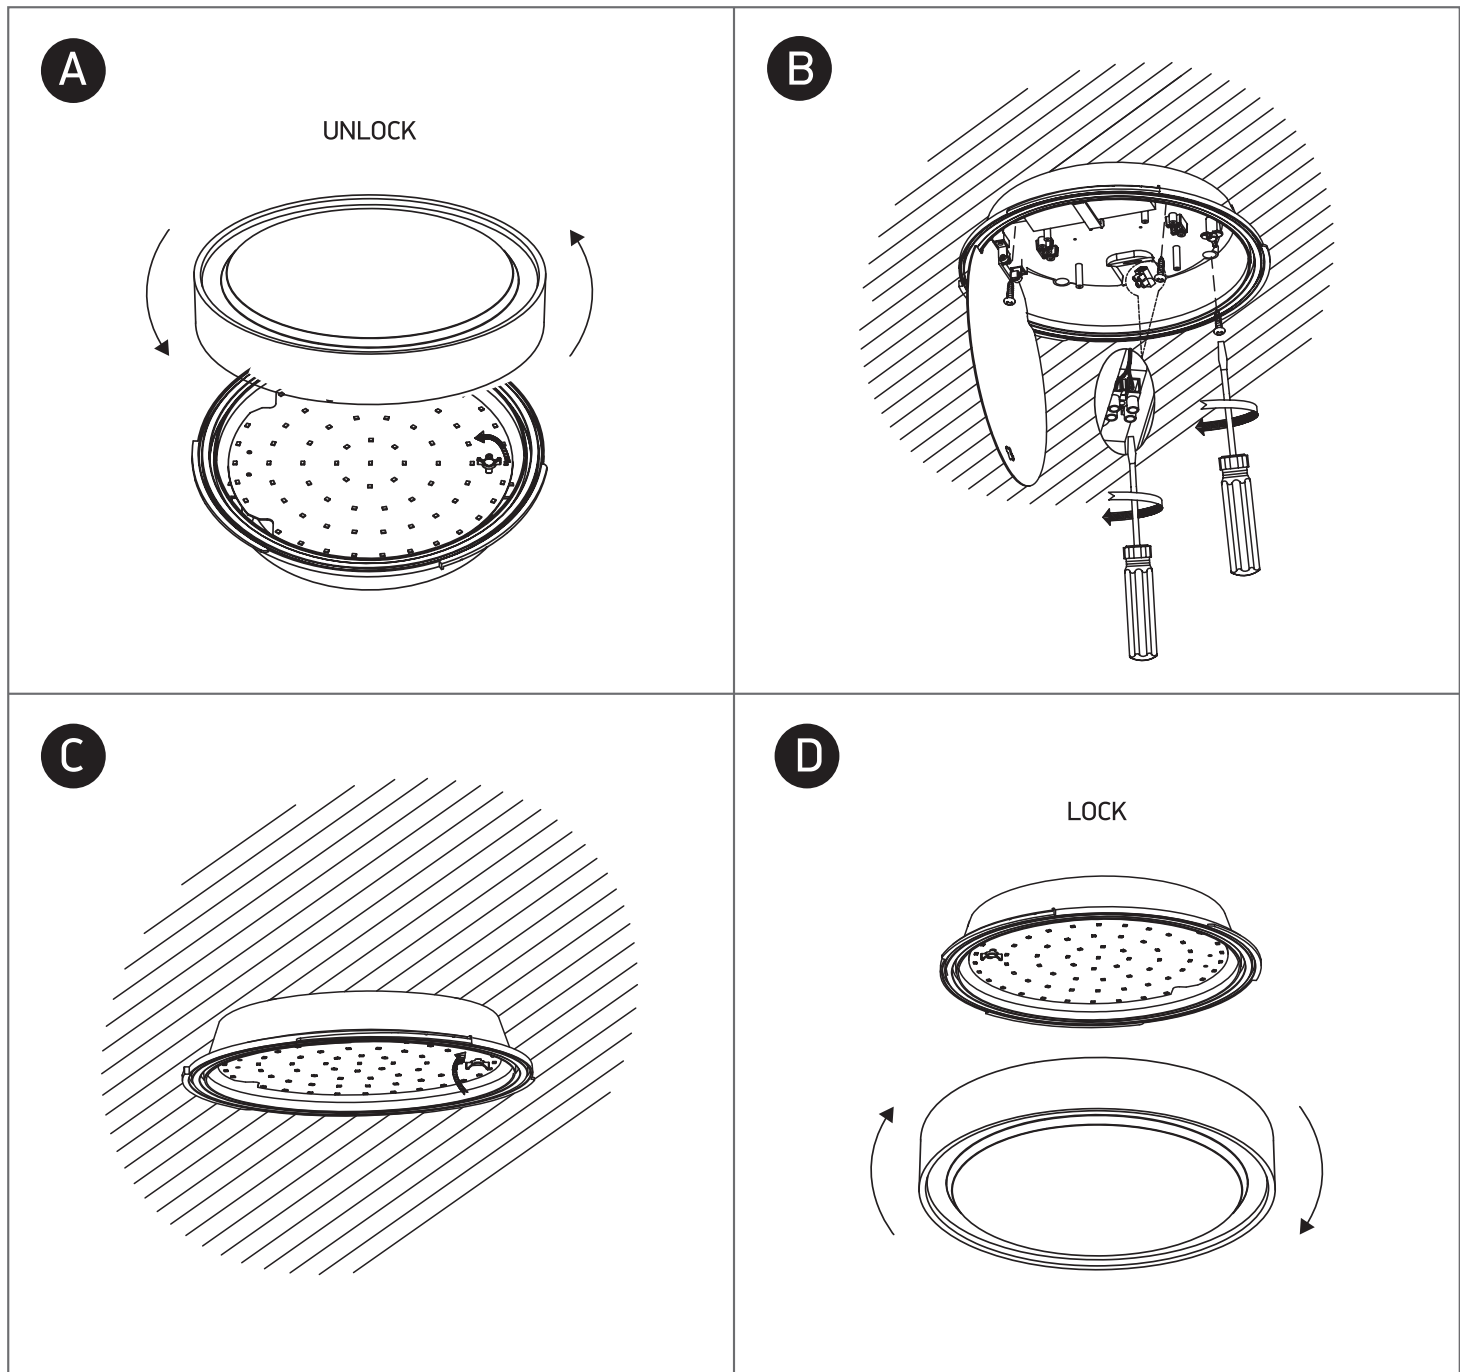

# INSTALLATION MANUAL

67280N, 67280AN, 67280BN

**ecolight**

80  
CRI

Complete with driver.

230V | SMD 2835 | 16W / 24W / 30W | IP65 | Plastic

67280N

67280AN

67280BN

**one**  
LIGHT