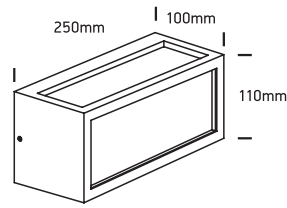

INSTALLATION MANUAL

67328

100-240V | E27 | 20W | IP54 | Die cast + PC

Warnings:

1. Make sure that the product is installed properly before connecting to electricity.
2. Do not cover the fitting.
3. Maintenance and installation should only be carried out by a professional electrician.