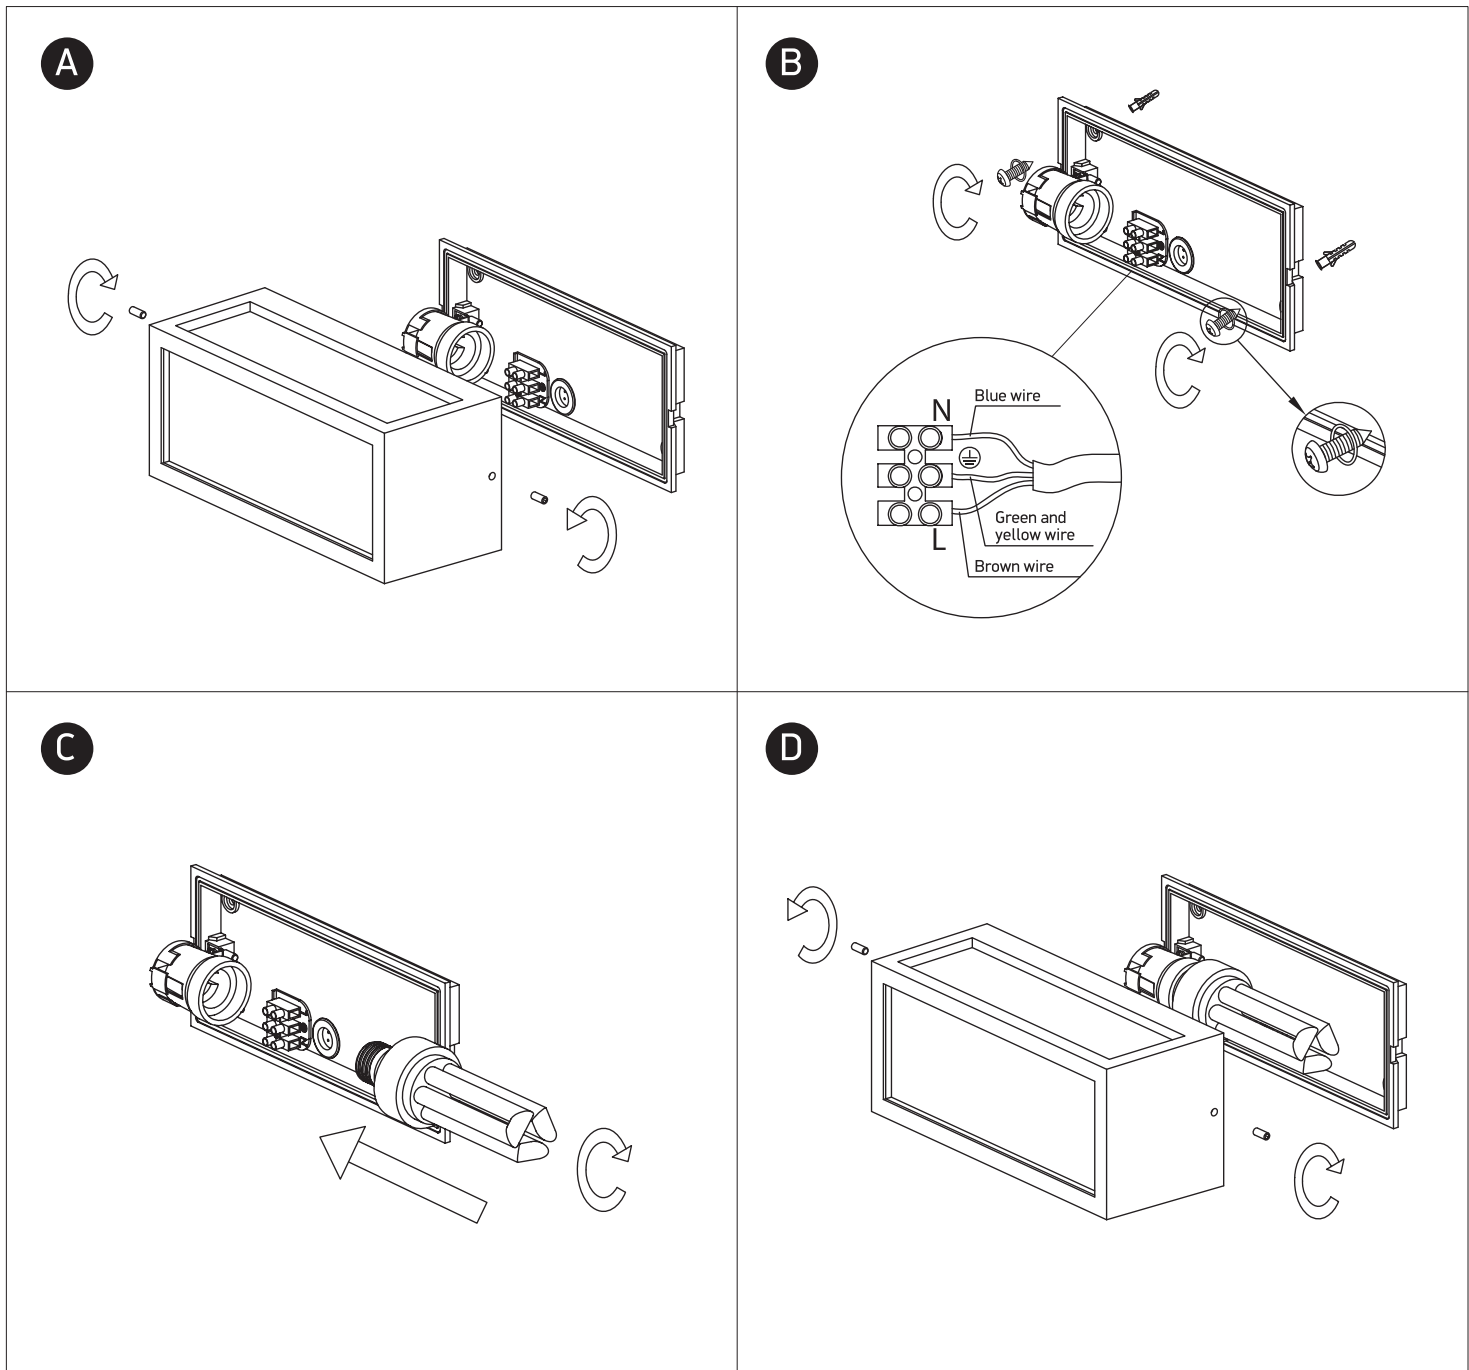

INSTALLATION MANUAL

67328

100-240V | E27 | 20W | IP54 | Die cast + PC

Warnings:

1. Make sure that the product is installed properly before connecting to electricity.
2. Do not cover the fitting.
3. Maintenance and installation should only be carried out by a professional electrician.