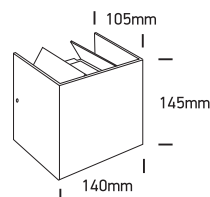

INSTALLATION MANUAL

67340A

ecolight

80
CRI

230V | 2x3W | IP54 | Die cast | Adjustable beam

Complete with driver.

Warnings:

1. Make sure that the product is installed properly before connecting to electricity.
2. Do not cover the fitting.
3. Maintenance and installation should only be carried out by a professional electrician.