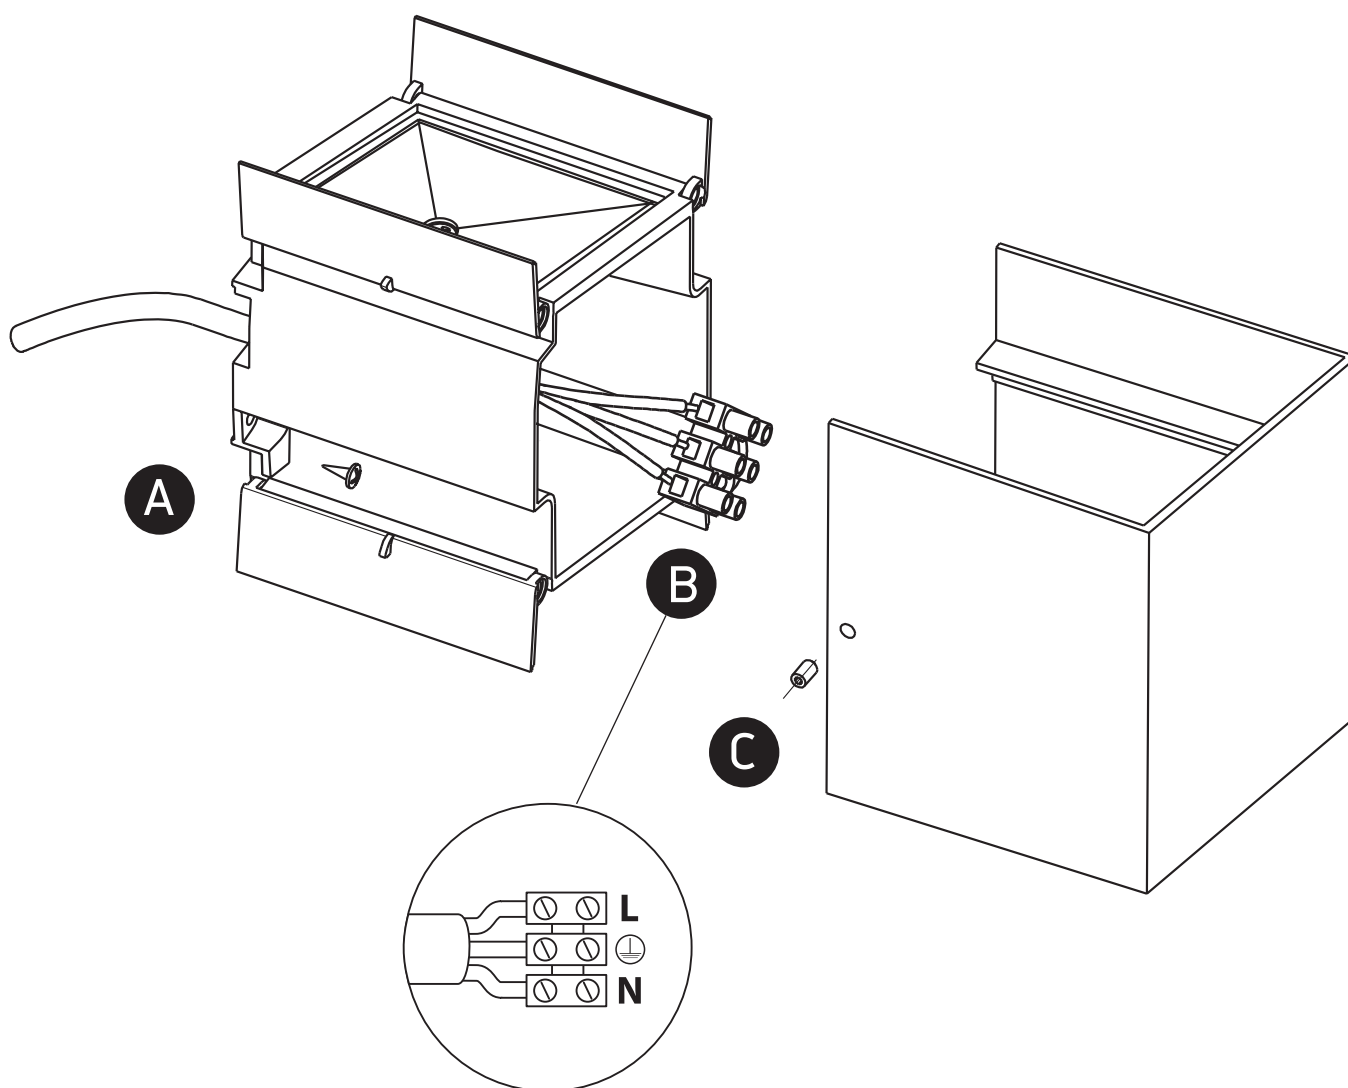

INSTALLATION MANUAL

67340A

ecolight

80
CRI

230V | 2x3W | IP54 | Die cast | Adjustable beam

Complete with driver.

Warnings:

1. Make sure that the product is installed properly before connecting to electricity.
2. Do not cover the fitting.
3. Maintenance and installation should only be carried out by a professional electrician.