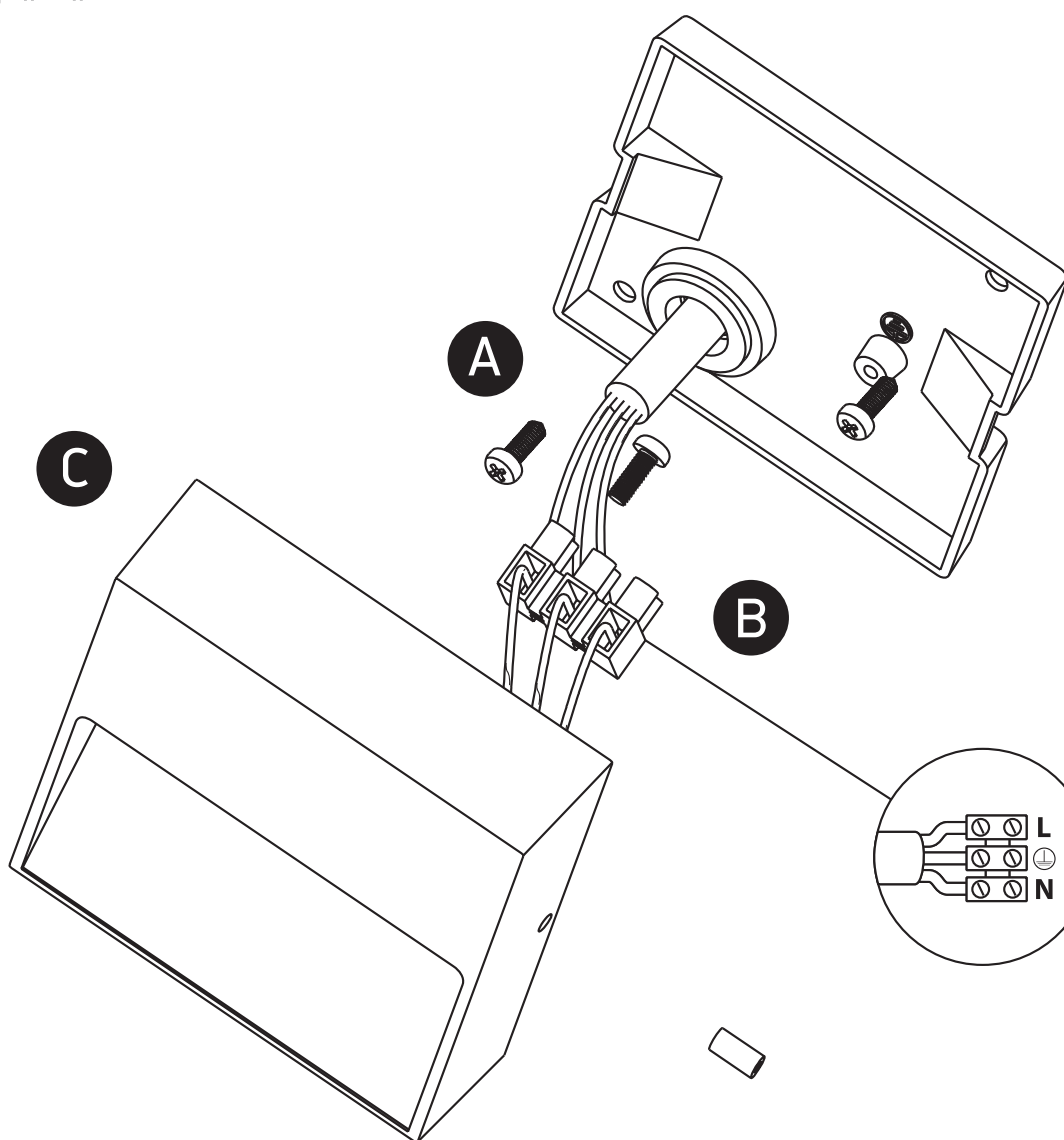

INSTALLATION MANUAL

67359A, 67359B

ecolight

DARK LIGHT

80 CRI

Complete with driver.

67359A: 100-240V | 4W | IP54 | Die cast

67359B: 230V | 6W | IP54 | Die cast

230V

Warnings:

1. Make sure that the product is installed properly before connecting to electricity.
2. Do not cover the fitting.
3. Maintenance and installation should only be carried out by a professional electrician.