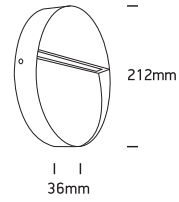

INSTALLATION MANUAL

67360

ecolight

**DARK
LIGHT**

Ra>80

230V | 9W | IP54 | Die cast

Complete with driver

one
LIGHT