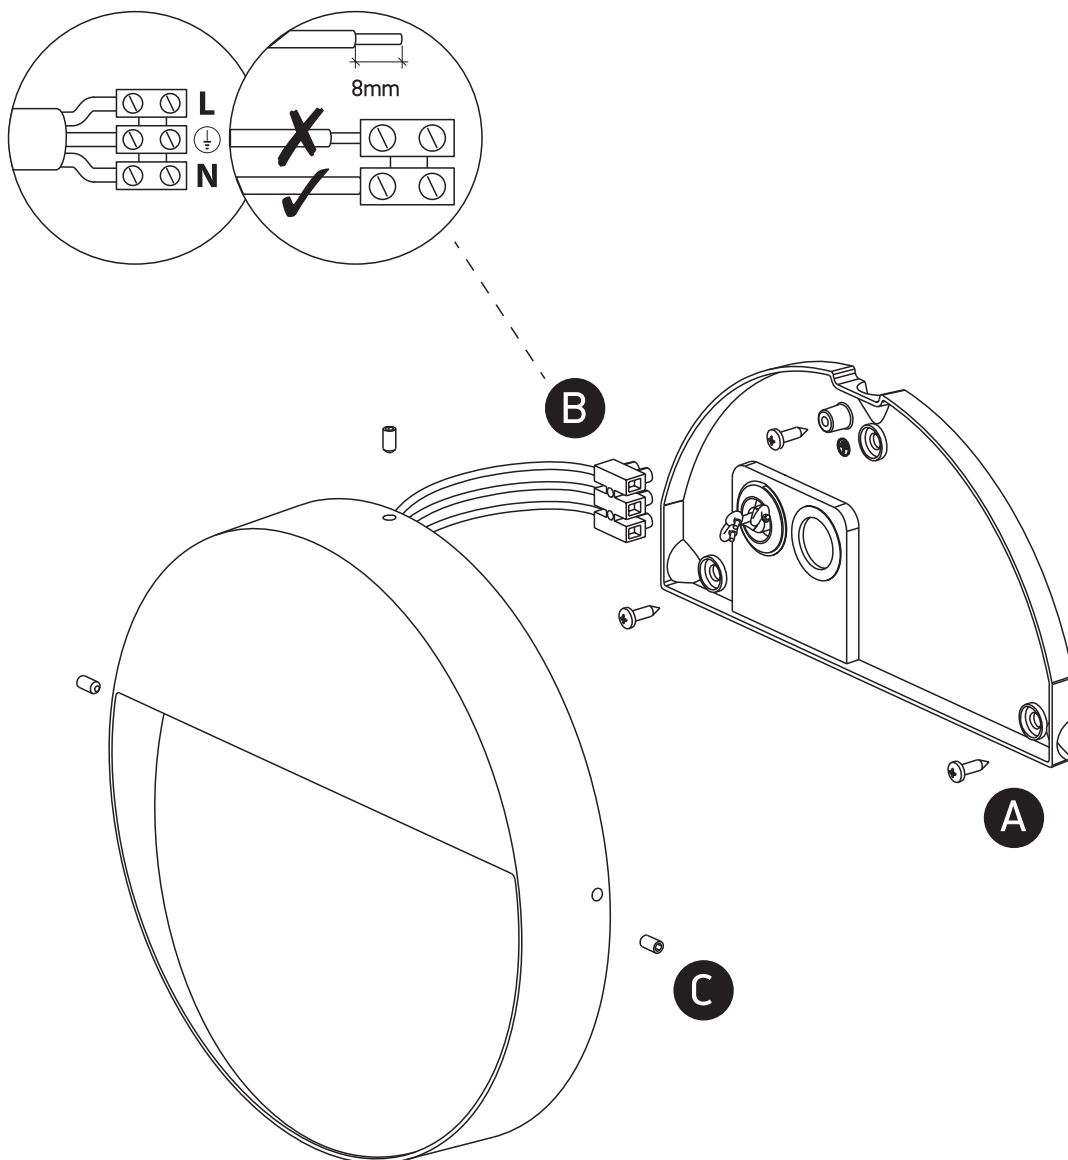

INSTALLATION MANUAL

67360

ecolight

**DARK
LIGHT**

Ra>80

230V | 9W | IP54 | Die cast

Complete with driver

one
LIGHT