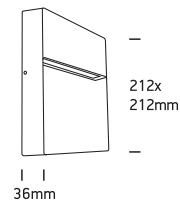

INSTALLATION MANUAL

67360A

ecolight

DARK
LIGHT

Ra>80

230V | 9W | IP54 | Die cast

Complete with driver

one
LIGHT