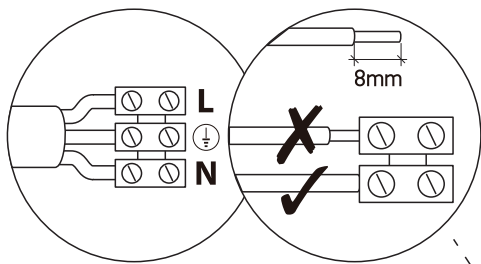

INSTALLATION MANUAL

67360A

ecolight

DARK
LIGHT

Ra>80

230V | 9W | IP54 | Die cast

Complete with driver

one
LIGHT