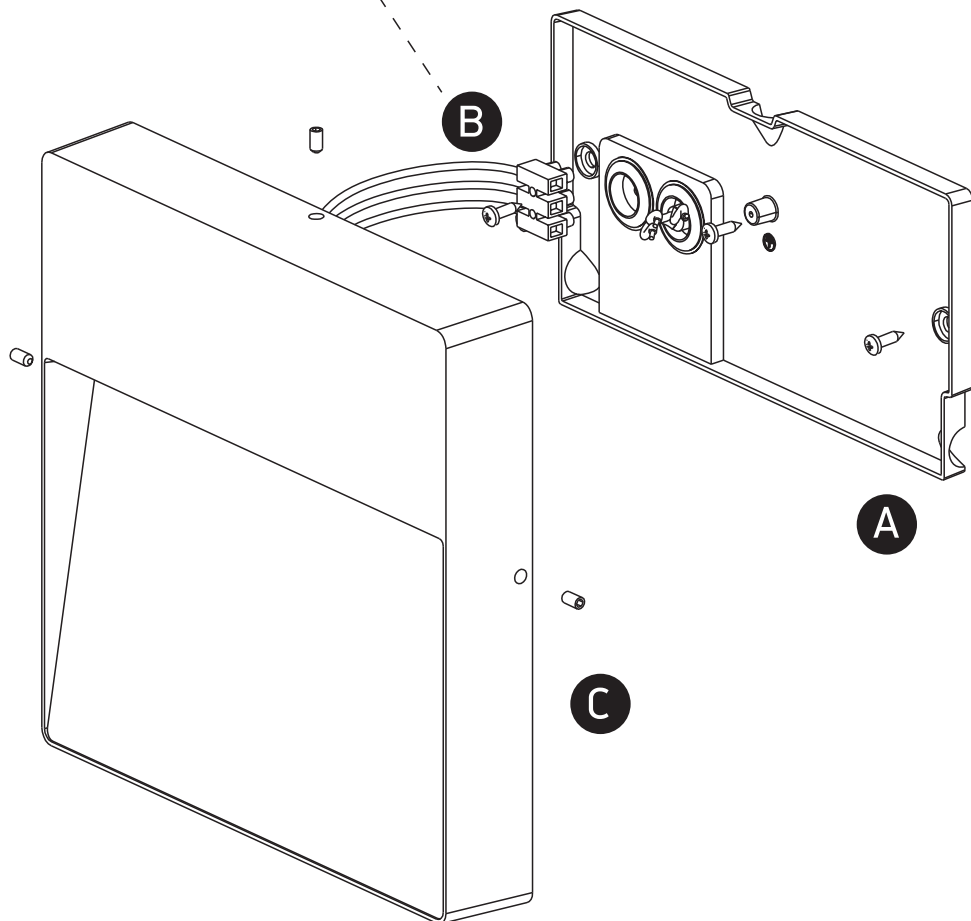

INSTALLATION MANUAL

67360A

ecolight

DARK
LIGHT

Ra>80

230V | 9W | IP54 | Die cast

Complete with driver

one
LIGHT