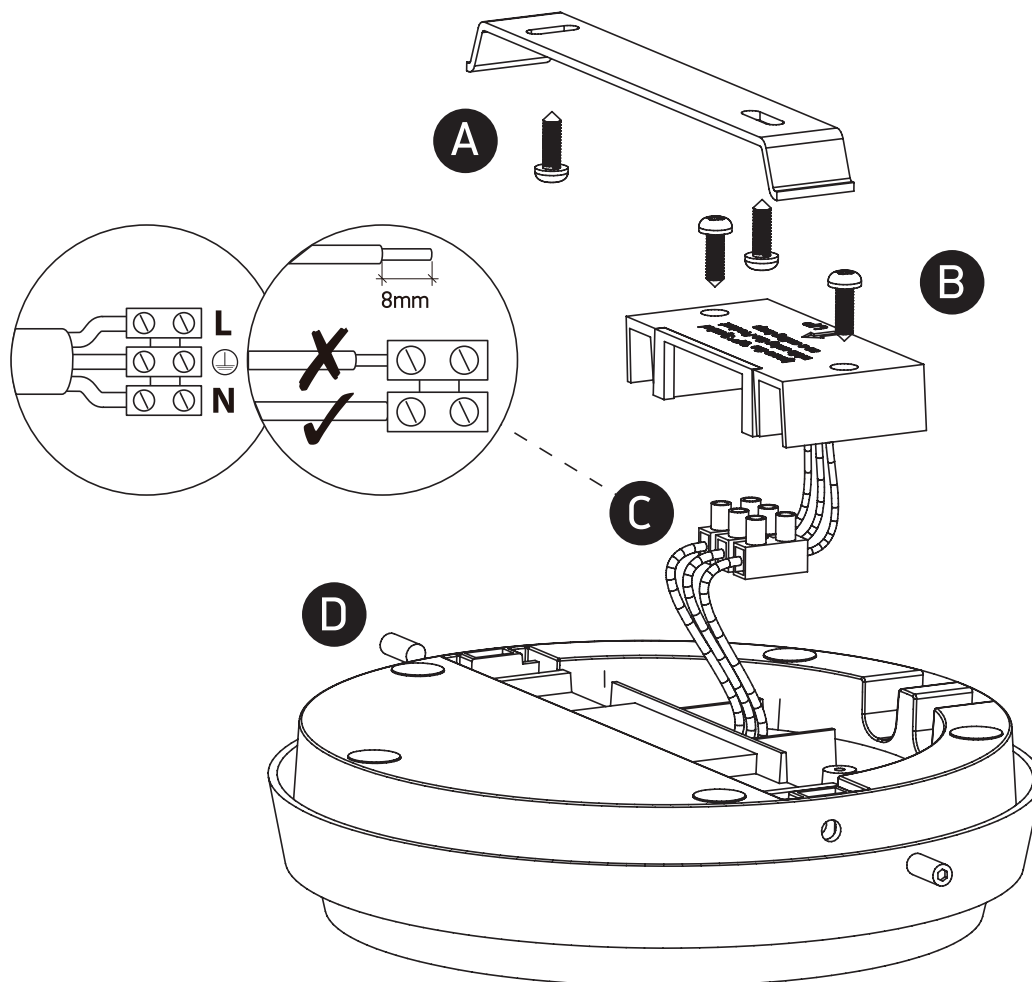

INSTALLATION MANUAL

67362, 67363

ecolight

80
CRI

Complete with driver

67362: 230V | 25W | IP54 | Die cast

67363: 100-240V | 30W | IP54 | Die cast

Warnings:

1. Make sure that the product is installed properly before connecting to electricity.
2. Do not cover the fitting.
3. Maintenance and installation should only be carried out by a professional electrician.