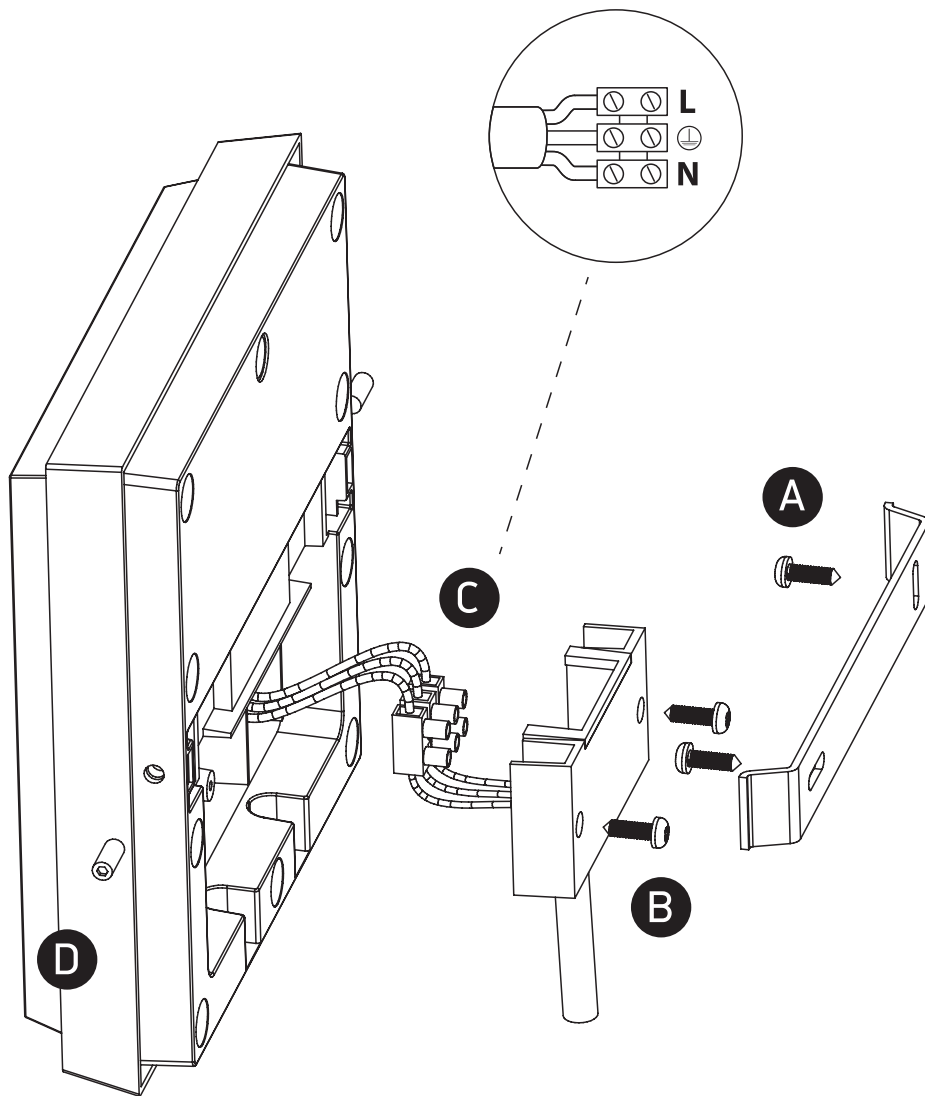

INSTALLATION MANUAL

67362A

ecolight

238x238mm

230V | 25W | IP54 | Die cast

Complete with 350mA driver.

80
CRI

one
LIGHT

Warnings:

1. Make sure that the product is installed properly before connecting to electricity.
2. Do not cover the fitting.
3. Maintenance and installation should only be carried out by a professional electrician.