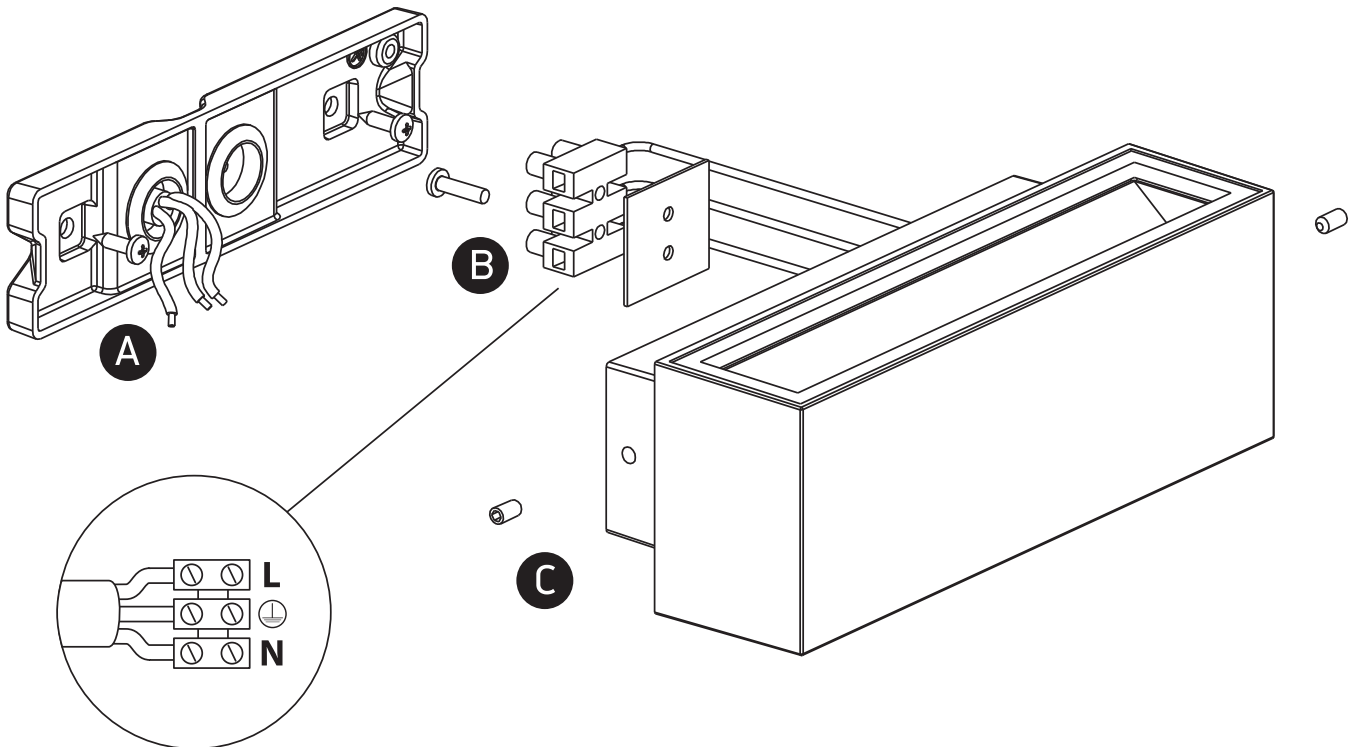

# INSTALLATION MANUAL

67374, 67374A

**ecolight**

67374: 230V | 2x3W | IP54 | Die cast

67374A: 230V | 2x6W | IP54 | Die cast

Complete with driver.

**one**  
LIGHT