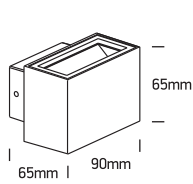

# INSTALLATION MANUAL

67374, 67374A

**ecolight**

67374: 230V | 2x3W | IP54 | Die cast

67374A: 230V | 2x6W | IP54 | Die cast

Complete with driver.

**one**  
LIGHT