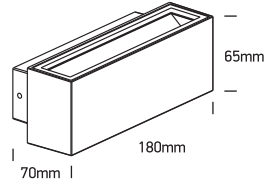

# INSTALLATION MANUAL

67374, 67374A

**ecolight**

67374: 230V | 2x3W | IP54 | Die cast

67374A: 230V | 2x6W | IP54 | Die cast

Complete with driver.

**one**  
LIGHT