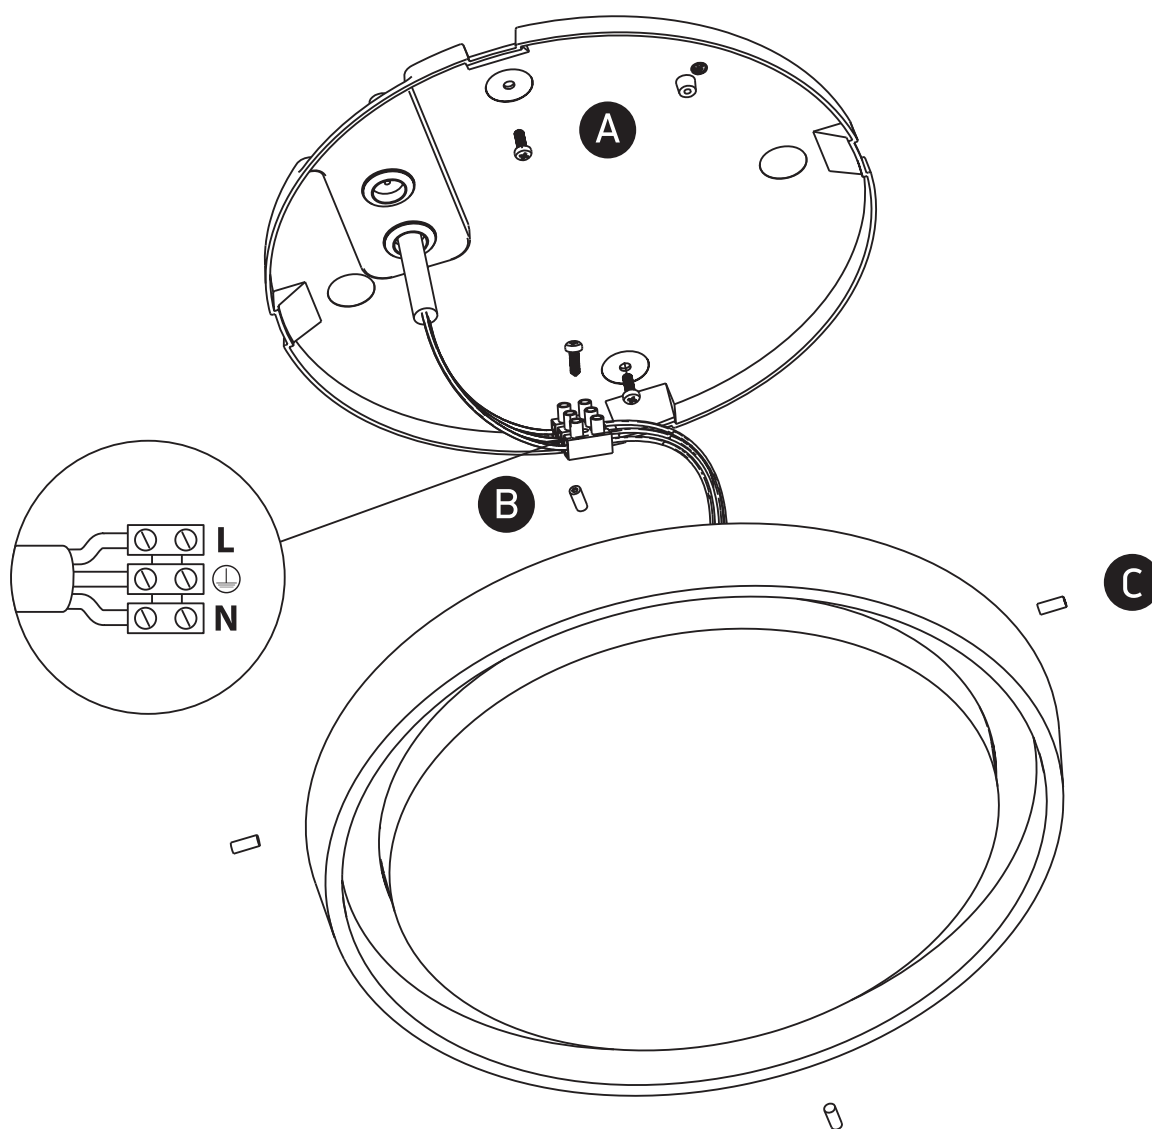

INSTALLATION MANUAL

67384

ecolight

100-240V | SMD 3014 | 30W | IP54 | Die cast

Complete with driver.

80
CRI

one
LIGHT

Warnings: