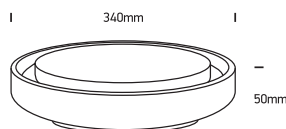

INSTALLATION MANUAL

67384

ecolight

100-240V | SMD 3014 | 30W | IP54 | Die cast

Complete with driver.

80
CRI

one
LIGHT

Warnings: