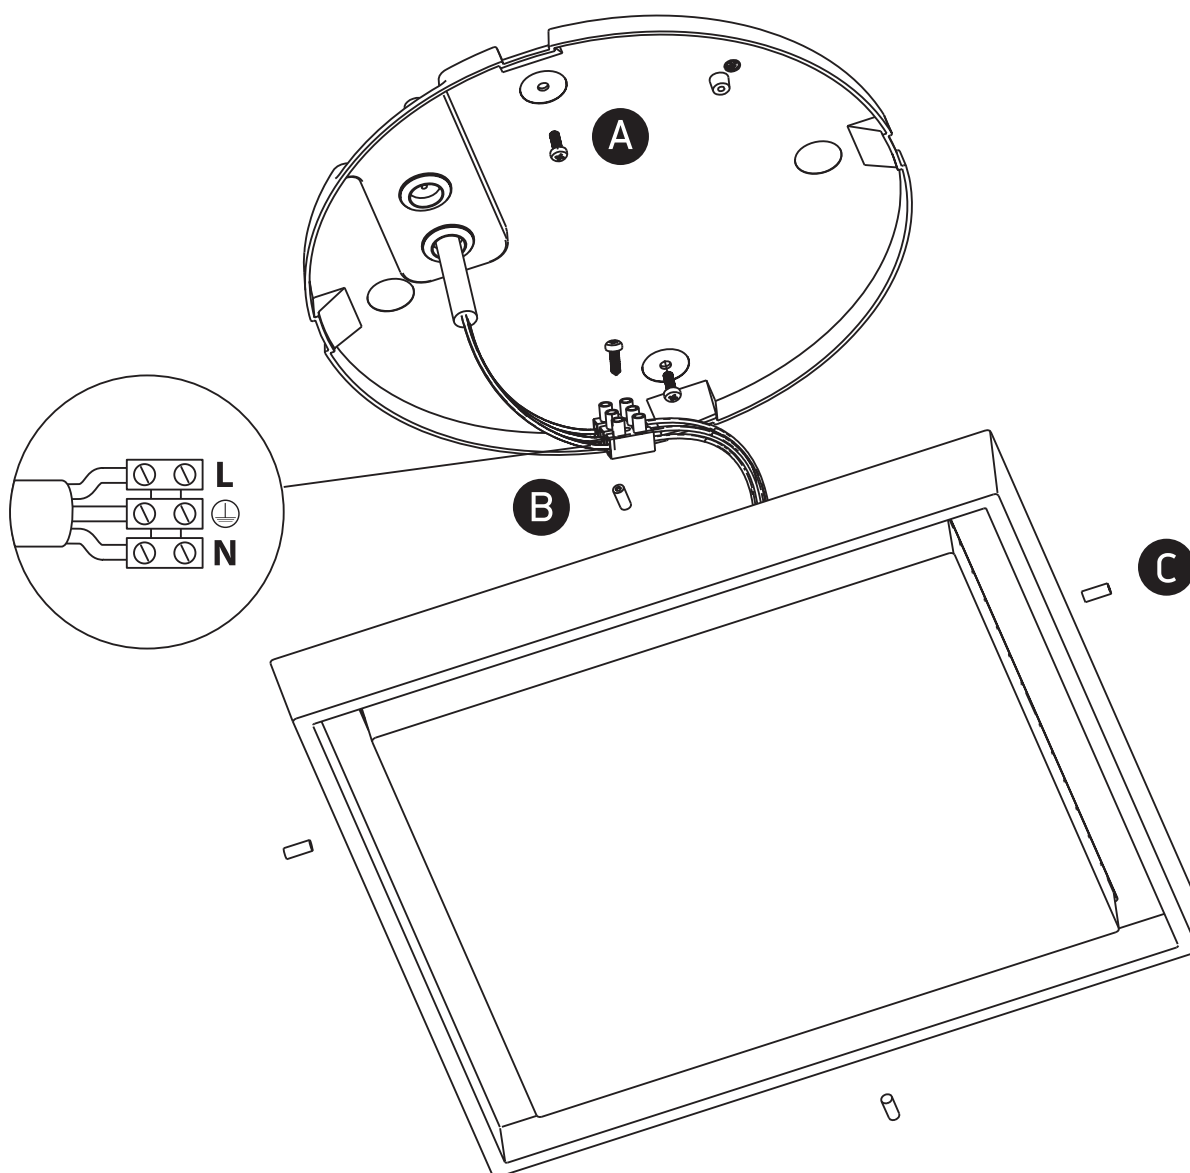

INSTALLATION MANUAL

67384A

ecolight

CE

RoHS
COMPLIANT

NOT
DIMMABLE

340x340mm

one
LIGHT

100-240V | SMD 3014 | 30W | IP54 | Die cast

Complete with driver.

80
CRI

Warnings:

1. Make sure that the product is installed properly before connecting to electricity.
2. Do not cover the fitting.
3. Maintenance and installation should only be carried out by a professional electrician.