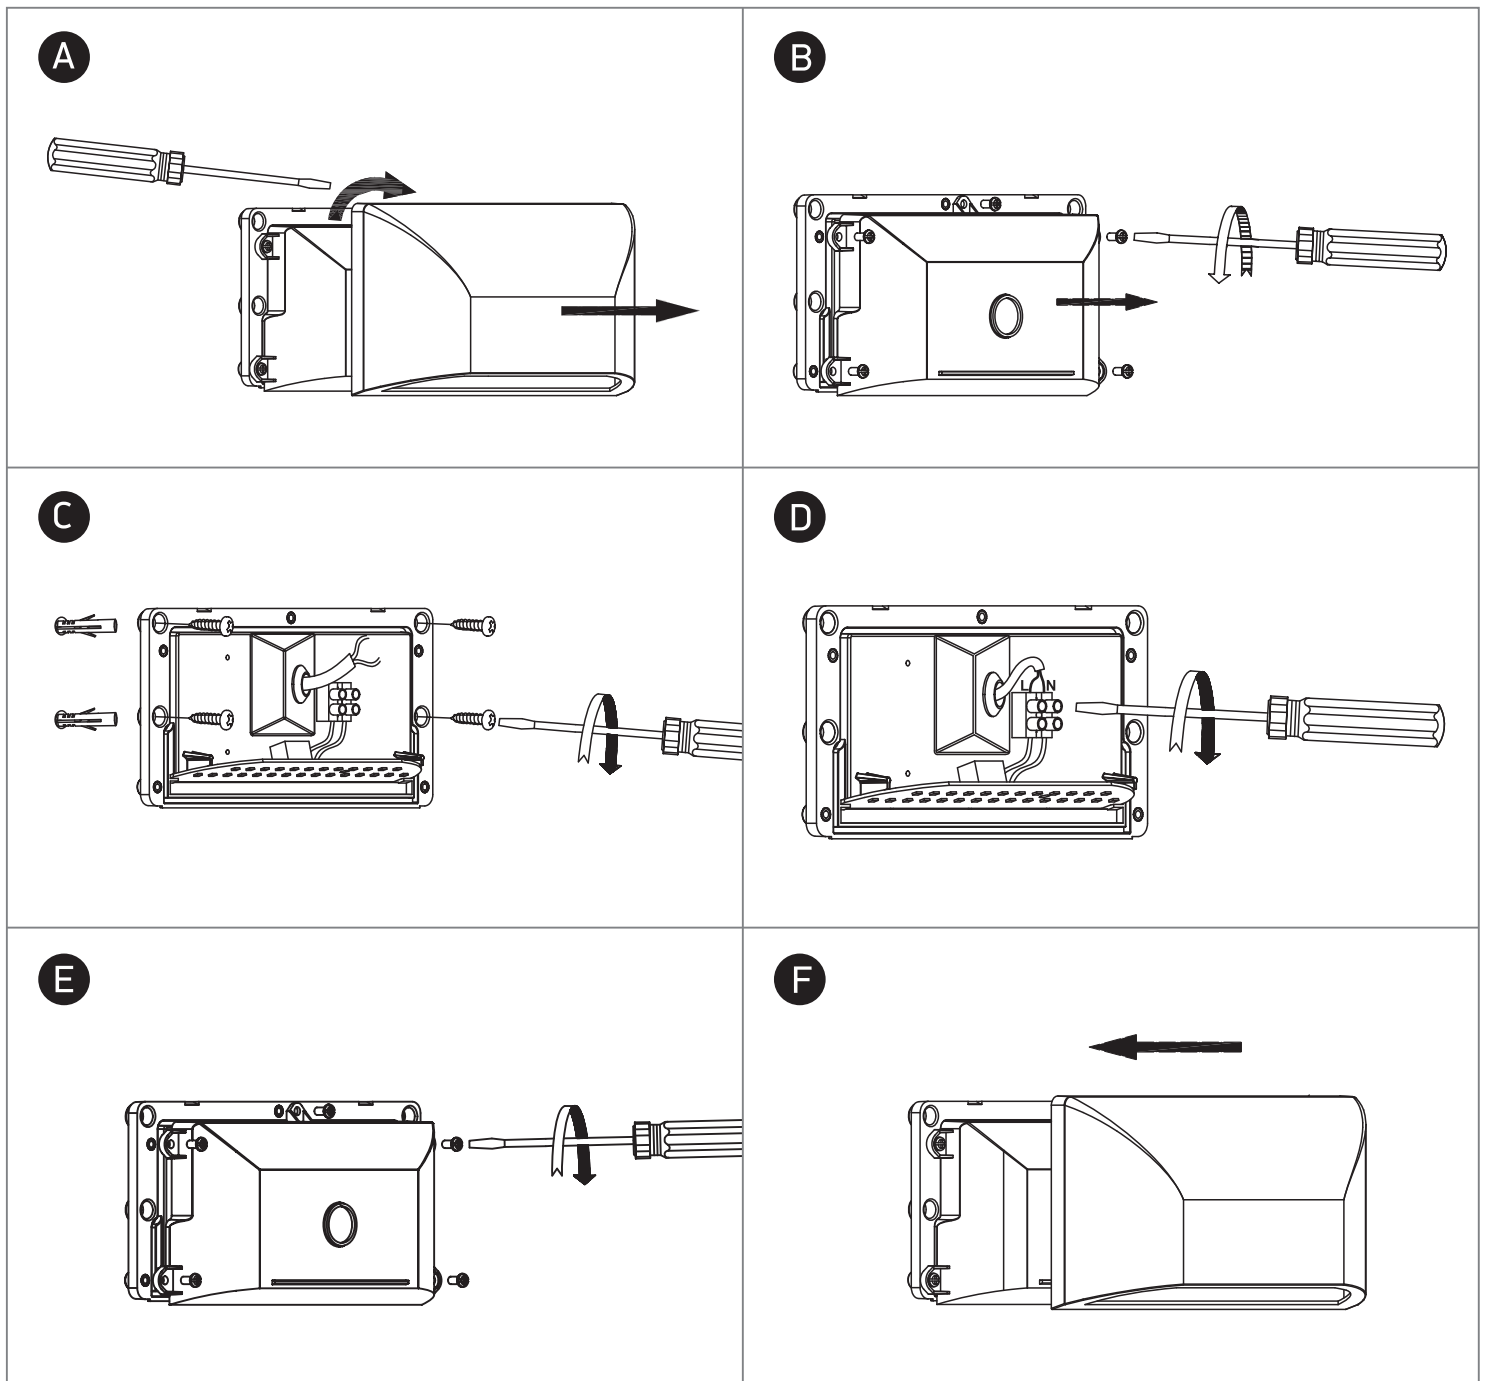

# INSTALLATION MANUAL

67396

ecolight |   | ← | 80 CRI

230V | SMD 2835 | 6W | IP65 | ABS + PC

one  
LIGHT