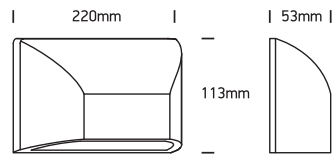

# INSTALLATION MANUAL

67396

ecolight |   | ← | 80 CRI

230V | SMD 2835 | 6W | IP65 | ABS + PC

one  
LIGHT