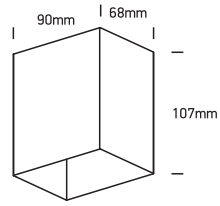

INSTALLATION MANUAL

67398

ecolight

DARK LIGHT

100-240V | 3W | IP54 | Die cast

Complete with driver.

80 CRI

Warnings: