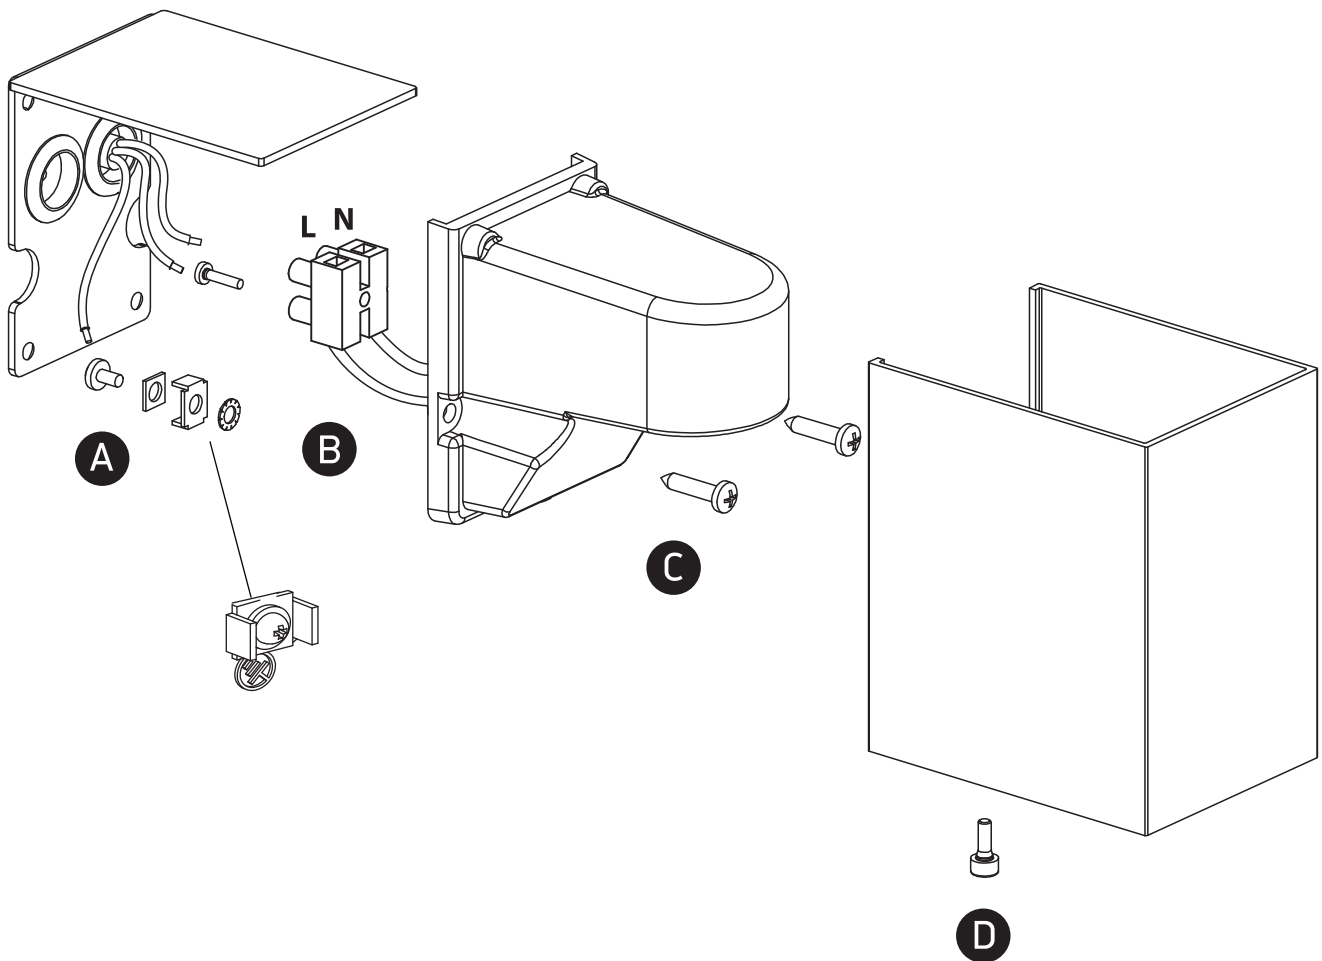

INSTALLATION MANUAL

67398

ecolight

DARK LIGHT

100-240V | 3W | IP54 | Die cast

Complete with driver.

80 CRI

Warnings: