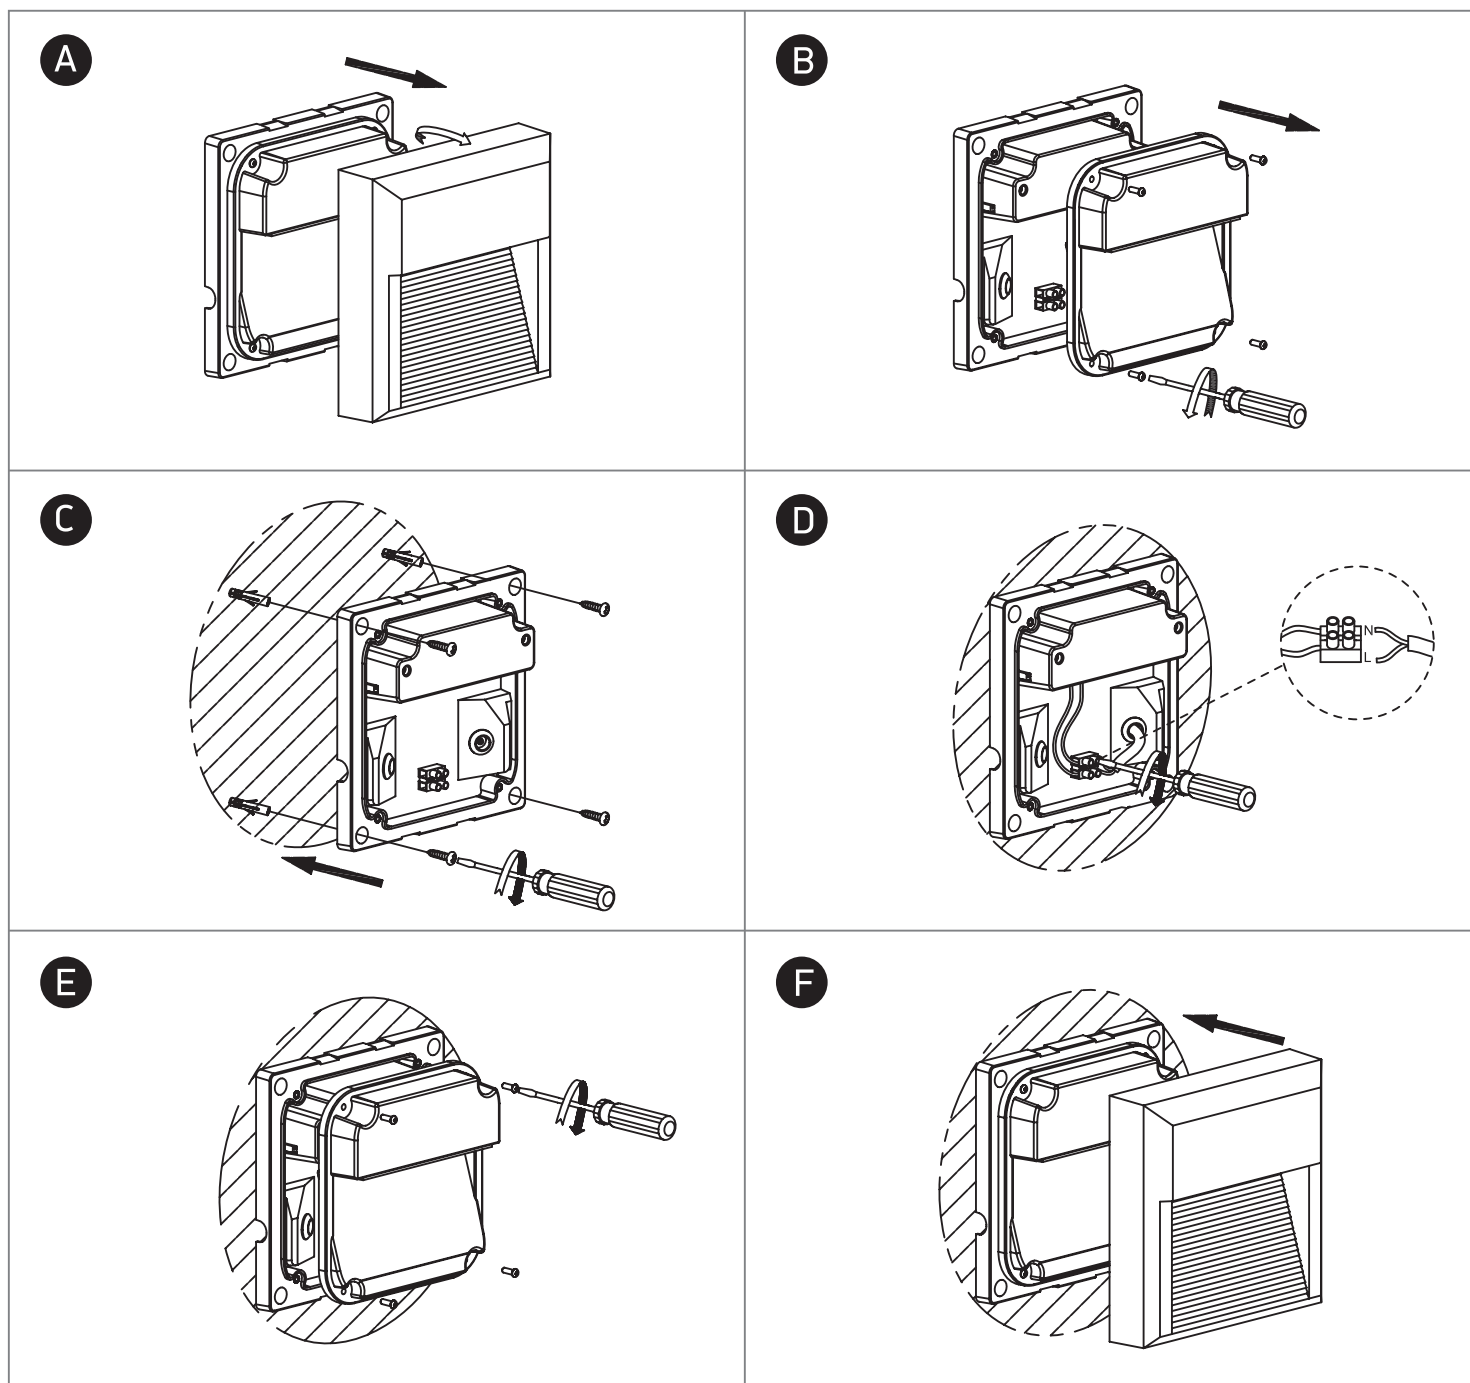

INSTALLATION MANUAL

67430A

ecolight

DARK LIGHT

80 CRI

230V | SMD 2835 | 8W | IP65 | ABS + PC

Complete with driver.

one
LIGHT