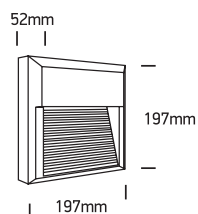

INSTALLATION MANUAL

67430A

ecolight

DARK LIGHT

80 CRI

230V | SMD 2835 | 8W | IP65 | ABS + PC

Complete with driver.

one
LIGHT