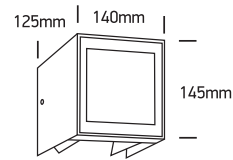

INSTALLATION MANUAL

67440A

ecolight

230V | SMD 2835 | 11W | IP54 | Adjustable beam | Die cast

Complete with driver.

80
CRI

Warnings:

1. Make sure that the product is installed properly before connecting to electricity.
2. Do not cover the fitting.
3. Maintenance and installation should only be carried out by a professional electrician.