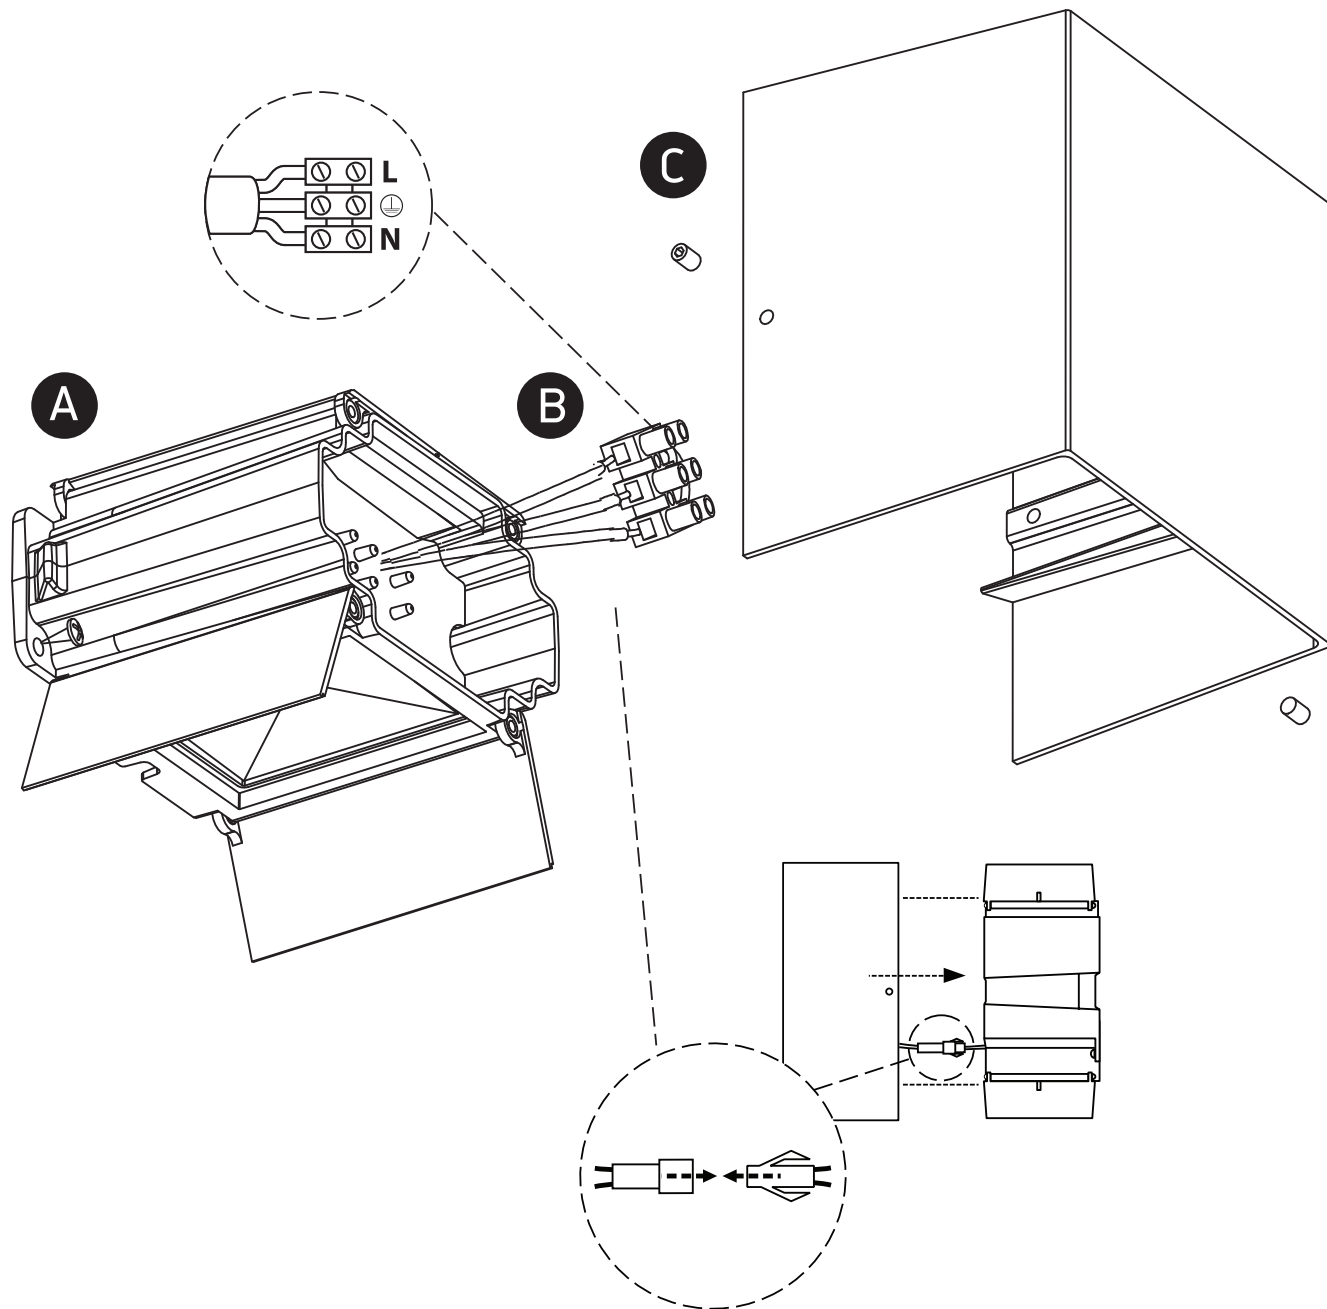

INSTALLATION MANUAL

67440A

ecolight

230V | SMD 2835 | 11W | IP54 | Adjustable beam | Die cast

Complete with driver.

80
CRI

Warnings:

1. Make sure that the product is installed properly before connecting to electricity.
2. Do not cover the fitting.
3. Maintenance and installation should only be carried out by a professional electrician.