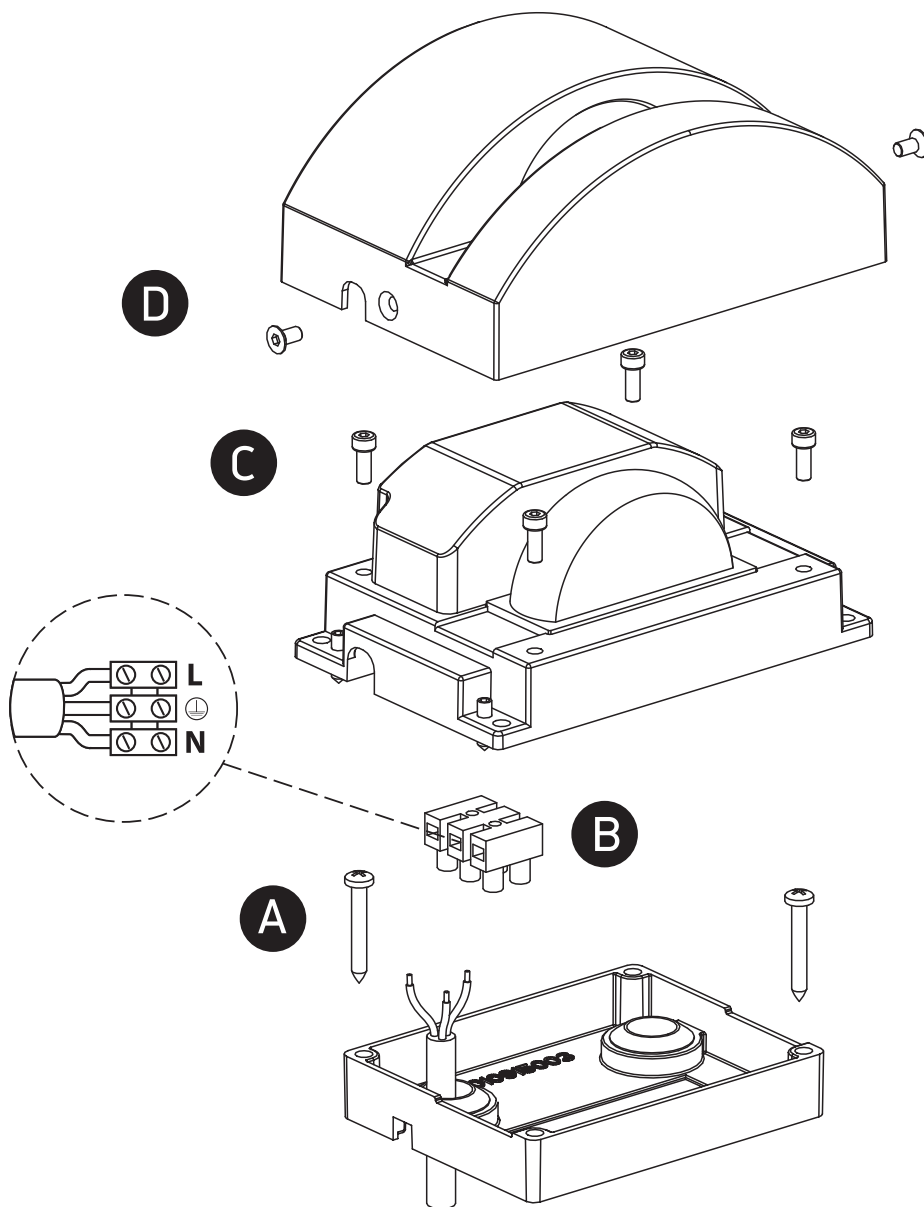

INSTALLATION MANUAL

67454

ecolight

100-240V | 6W | IP65 | Die cast

Complete with driver.

80
CRI

Warnings:

1. Make sure that the product is installed properly before connecting to electricity.
2. Do not cover the fitting.
3. Maintenance and installation should only be carried out by a professional electrician.