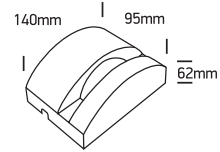

INSTALLATION MANUAL

67454

ecolight

100-240V | 6W | IP65 | Die cast

Complete with driver.

80
CRI

Warnings:

1. Make sure that the product is installed properly before connecting to electricity.
2. Do not cover the fitting.
3. Maintenance and installation should only be carried out by a professional electrician.