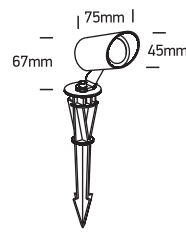

# INSTALLATION MANUAL

67456

**ecolight**

350mA | 3W | IP67 | Aluminium | Adjustable

Requires 350mA driver.  
Supplied with spike.

90  
CRI

200cm