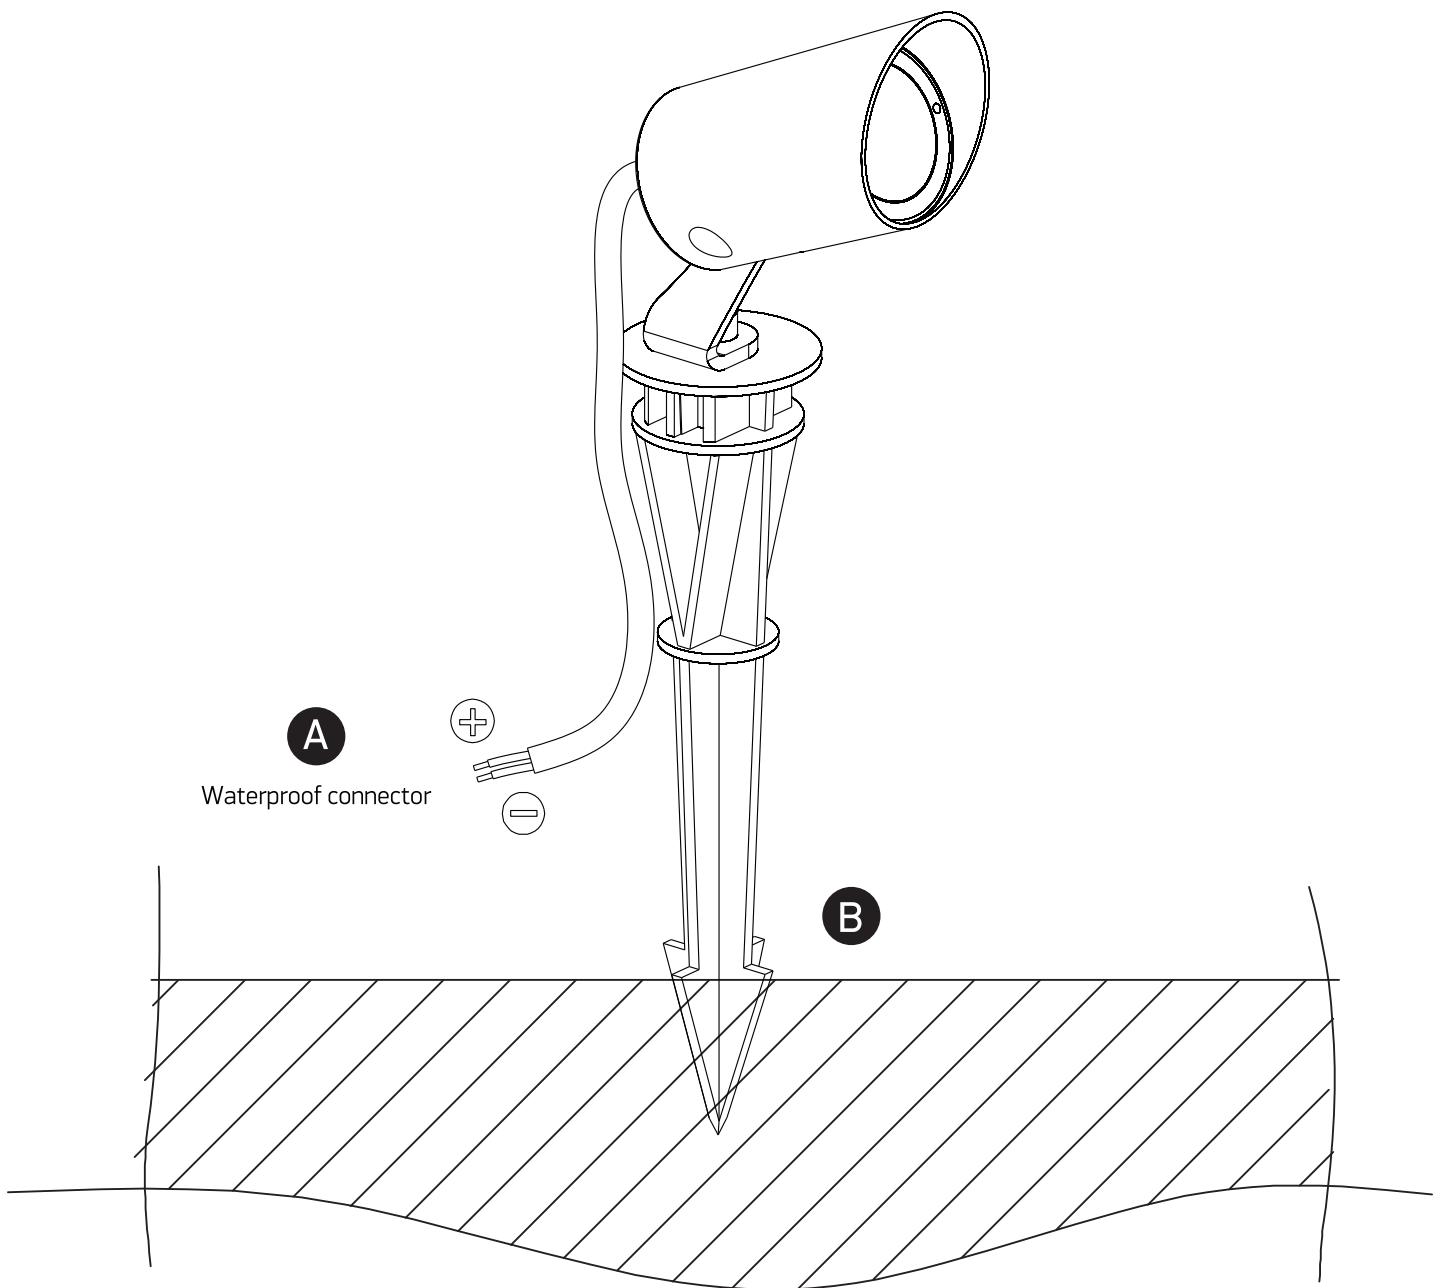

# INSTALLATION MANUAL

67456

**ecolight**

350mA | 3W | IP67 | Aluminium | Adjustable

Requires 350mA driver.  
Supplied with spike.

90  
CRI

200cm