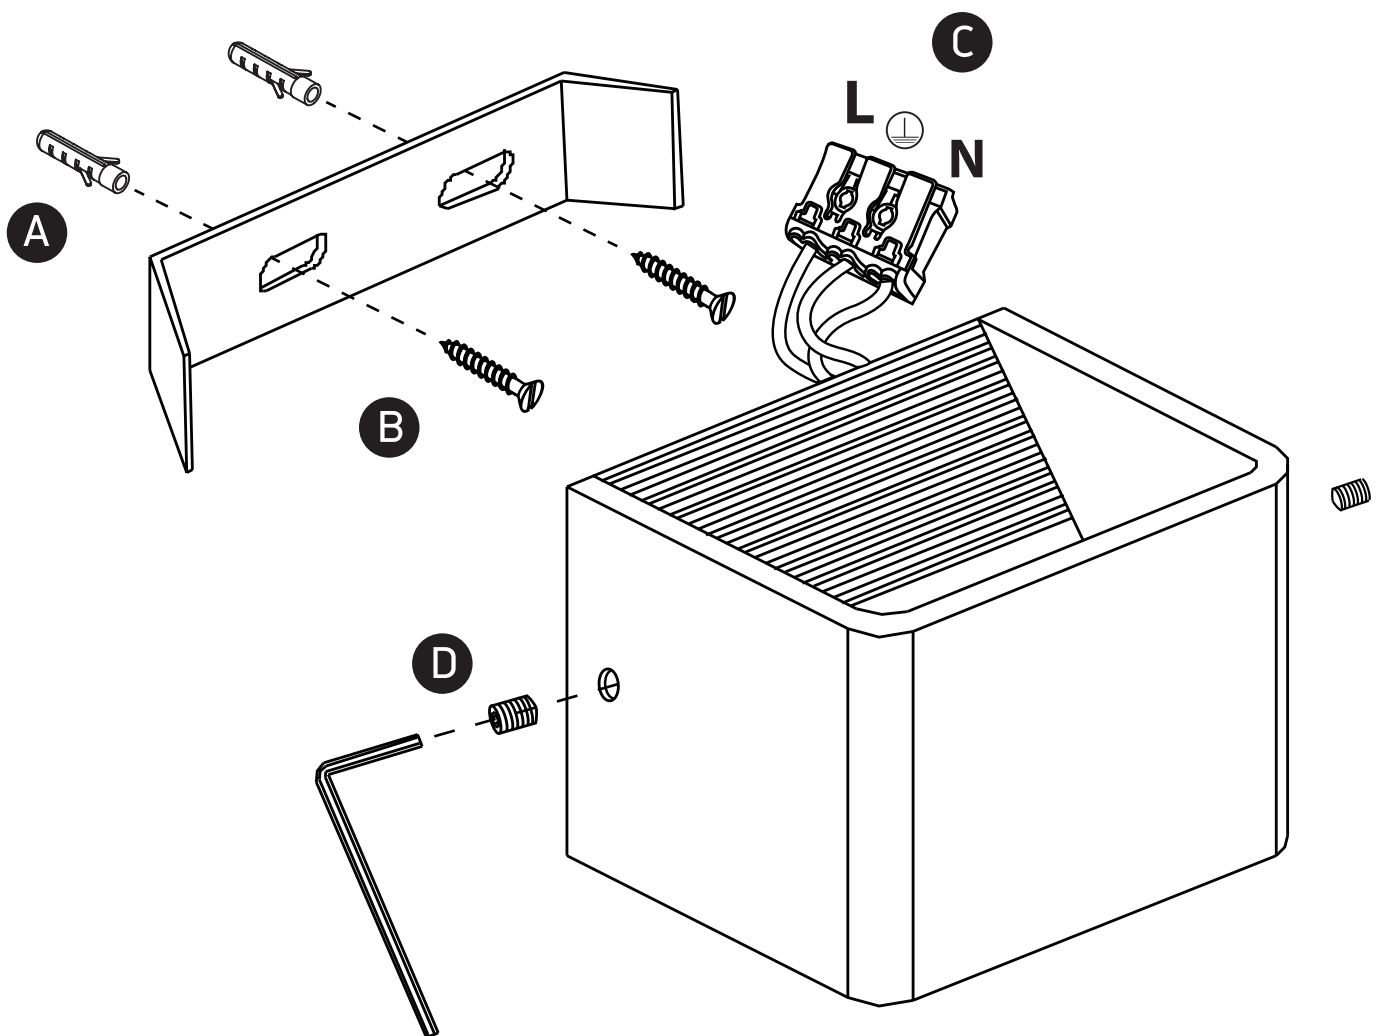

# INSTALLATION MANUAL

67466A

ecolight

230V | SMD 2835 | 6W | IP20 | Aluminium

Complete with 300mA driver.

80  
CRI

one  
LIGHT

## Warnings:

1. Make sure that the product is installed properly before connecting to electricity.
2. Do not cover the fitting.
3. Maintenance and installation should only be carried out by a professional electrician.