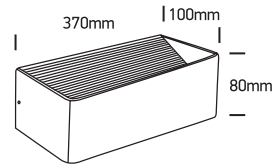

INSTALLATION MANUAL

67466C

ecolight

230V | SMD 2835 | 12W | IP20 | Aluminium

Complete with 300mA driver.

80
CRI

one
LIGHT

Warnings: