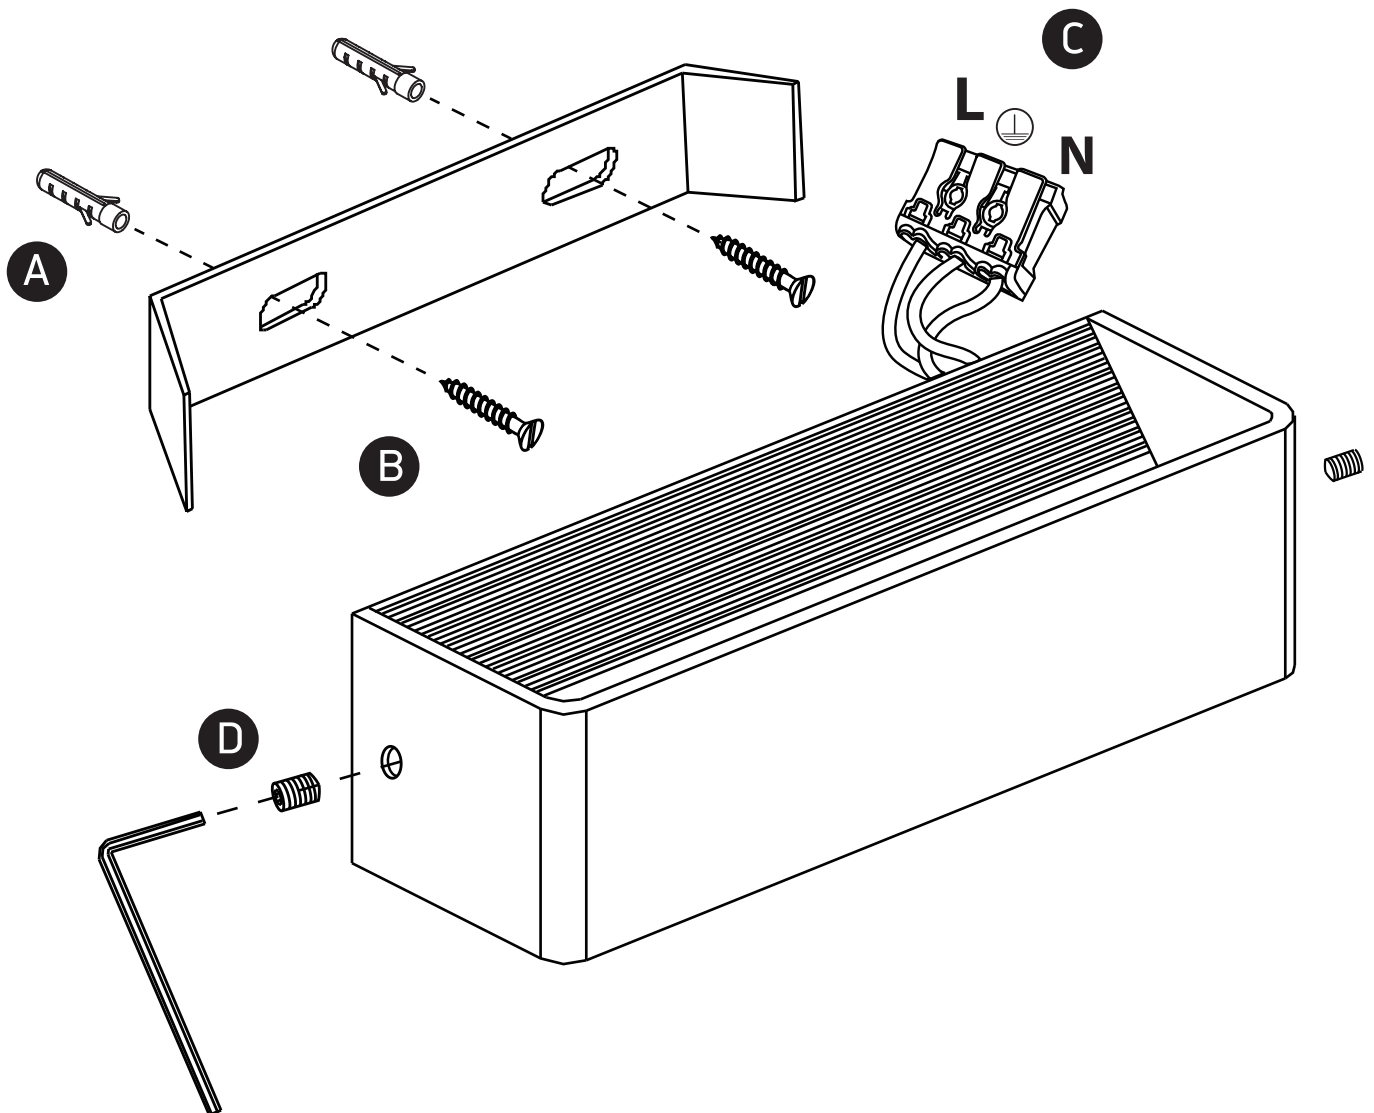

INSTALLATION MANUAL

67466C

ecolight

230V | SMD 2835 | 12W | IP20 | Aluminium

Complete with 300mA driver.

80
CRI

one
LIGHT

Warnings: