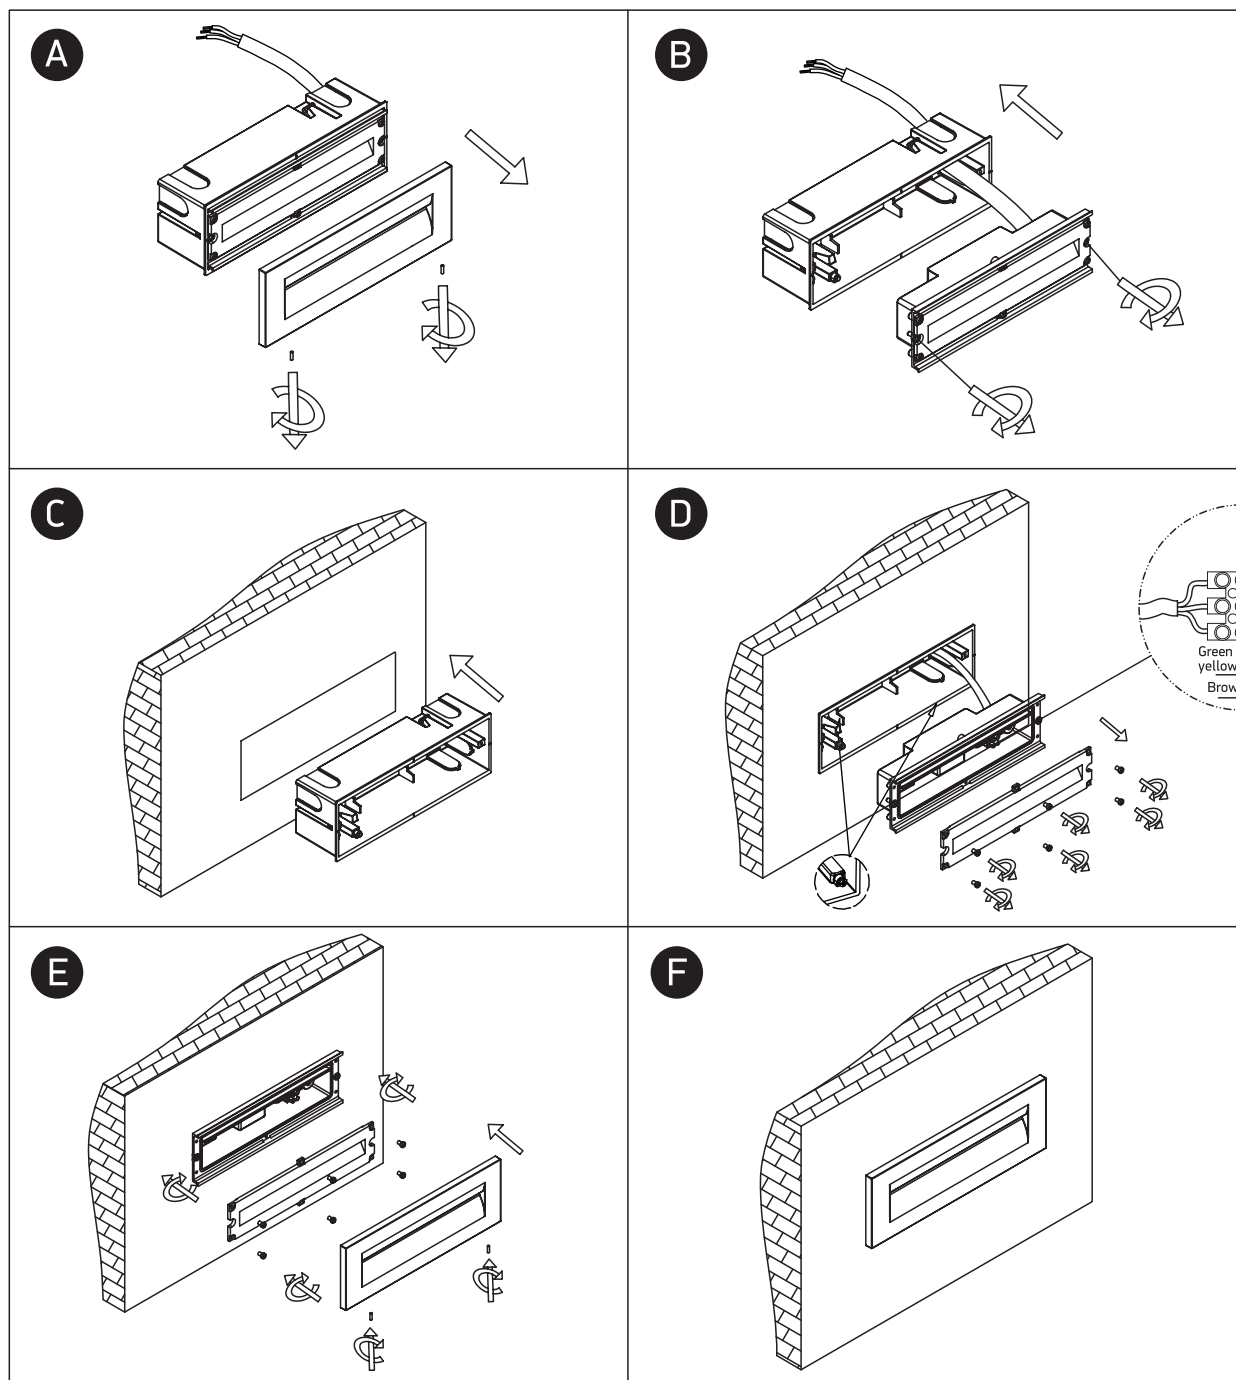

INSTALLATION MANUAL

68066

ecolight

80
CRI

100-240V | SMD LED | 8,5W | IP65 | Die cast

Complete with driver.
Supplied with box for
concrete installation.

one
LIGHT

Warnings: