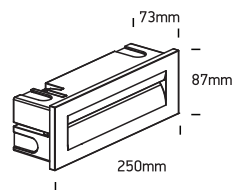

INSTALLATION MANUAL

68066

ecolight

80
CRI

100-240V | SMD LED | 8,5W | IP65 | Die cast

Complete with driver.
Supplied with box for
concrete installation.

one
LIGHT

Warnings: