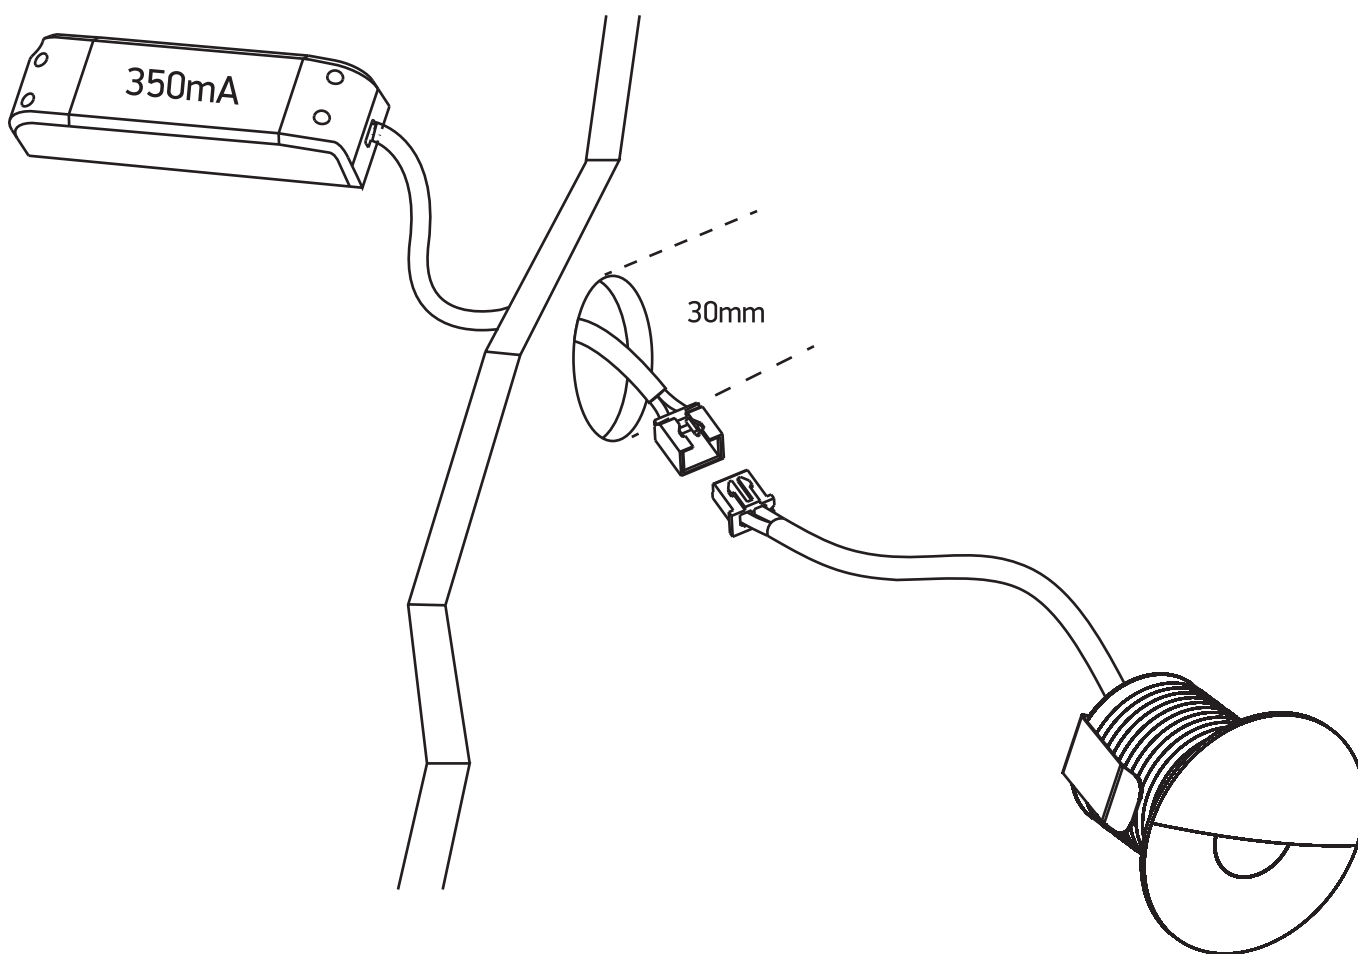

INSTALLATION MANUAL

68070

ecolight

80
CRI

350mA | 1W | IP65 | Aluminium

Requires 350mA driver.

Warnings:

1. Make sure that the product is installed properly before connecting to electricity.
2. Do not cover the fitting.
3. Maintenance and installation should only be carried out by a professional electrician.