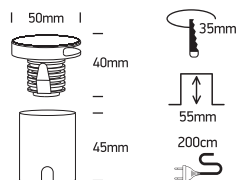

INSTALLATION MANUAL

68074

ecolight

85
CRI

700mA | 2W | IP65 | Aluminium

Requires 700mA driver.

Warnings:

1. Make sure that the product is installed properly before connecting to electricity.
2. Do not cover the fitting.
3. Maintenance and installation should only be carried out by a professional electrician.