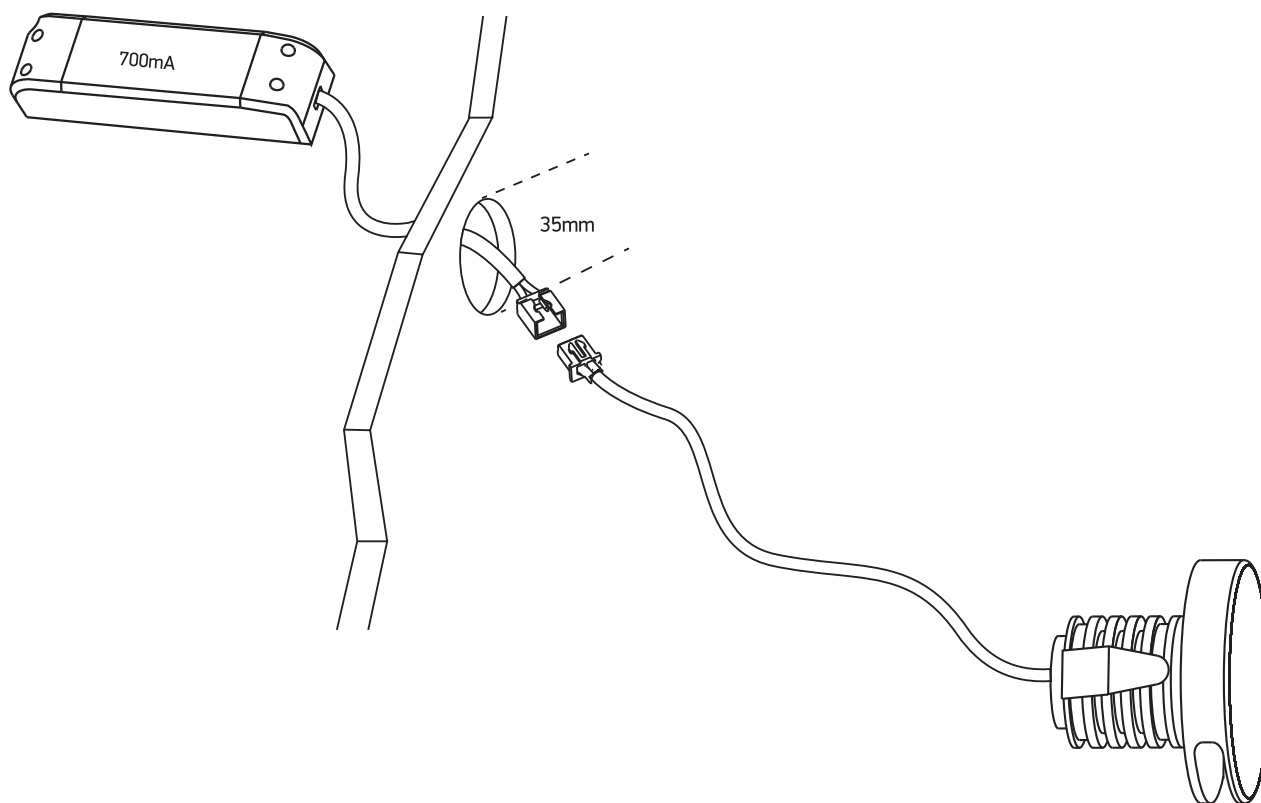

INSTALLATION MANUAL

68074

ecolight

85
CRI

700mA | 2W | IP65 | Aluminium

Requires 700mA driver.

Warnings:

1. Make sure that the product is installed properly before connecting to electricity.
2. Do not cover the fitting.
3. Maintenance and installation should only be carried out by a professional electrician.