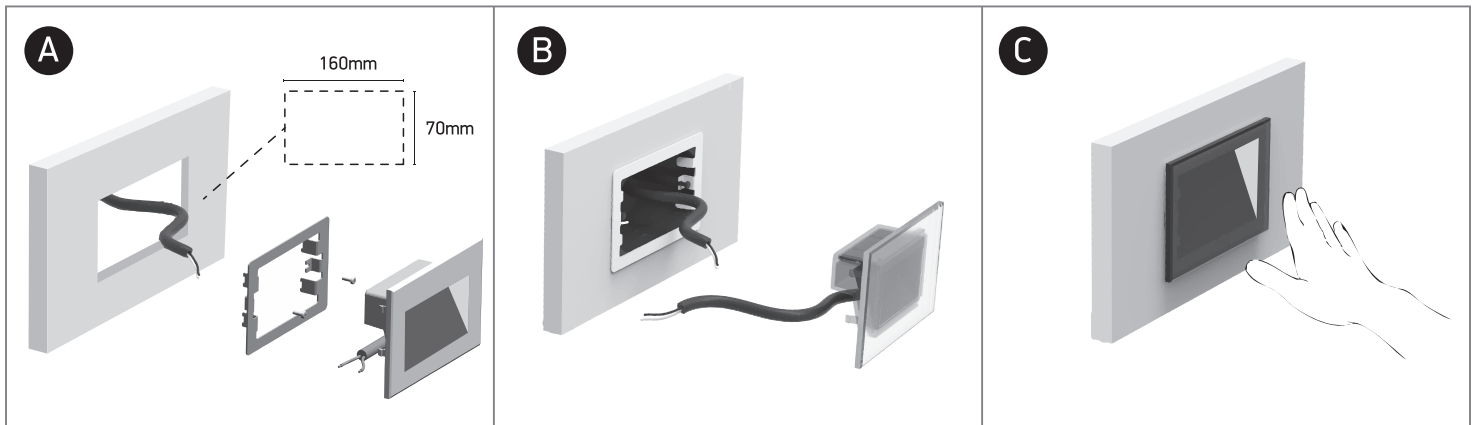

INSTALLATION MANUAL

68076A

ecolight

230V | SMD LED | 5W | IP65 | Glass + metal

AC LED.
Supplied with box for
concrete installation.

80
CRI

CONCRETE INSTALLATION

GYPSUM INSTALLATION