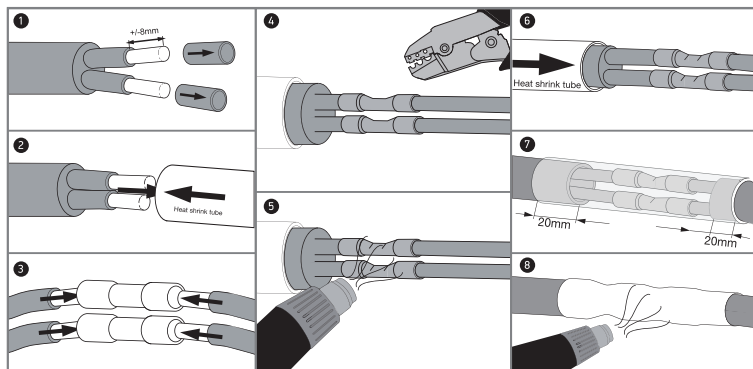

INSTALLATION MANUAL

68076A

ecolight

230V | SMD LED | 5W | IP65 | Glass + metal

AC LED.
Supplied with box for
concrete installation.

80
CRI

CONCRETE INSTALLATION

GYPSUM INSTALLATION

CONNECTION

EXTRACT

Warnings:

1. Make sure that the product is installed properly before connecting to electricity.
2. Do not cover the fitting.
3. Maintenance and installation should only be carried out by a professional electrician.