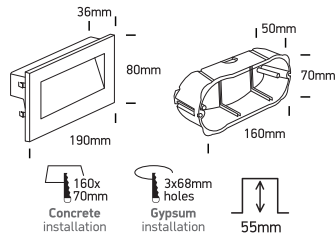

INSTALLATION MANUAL

68076A

ecolight

230V | SMD LED | 5W | IP65 | Glass + metal

AC LED.
Supplied with box for
concrete installation.

80
CRI

CONCRETE INSTALLATION

GYPSUM INSTALLATION