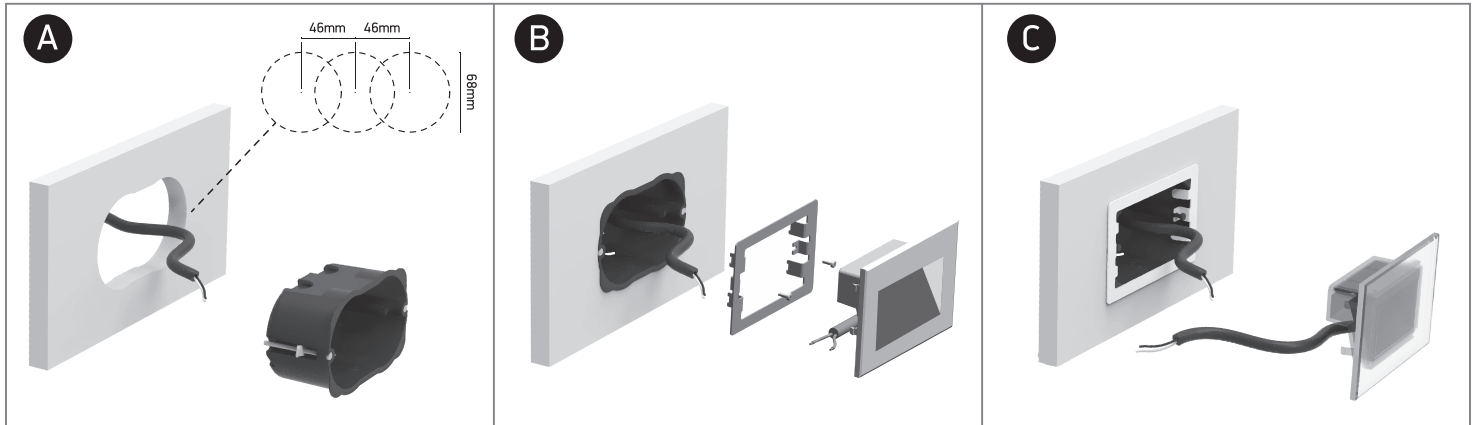

INSTALLATION MANUAL

68076A

ecolight

230V | SMD LED | 5W | IP65 | Glass + metal

AC LED.
Supplied with box for
concrete installation.

80
CRI

CONCRETE INSTALLATION

GYPSUM INSTALLATION