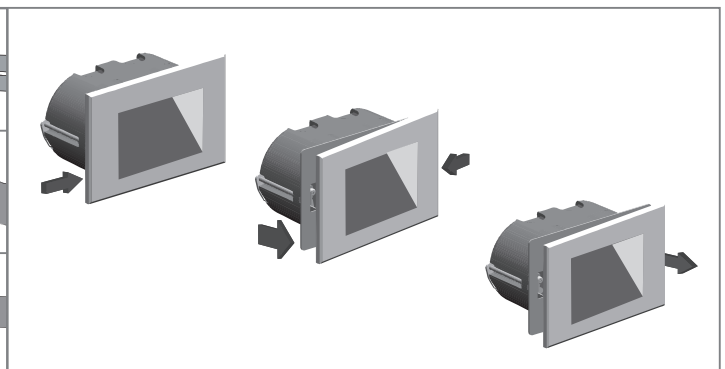

EXTRACT

Warnings:

1. Make sure that the product is installed properly before connecting to electricity.
2. Do not cover the fitting.
3. Maintenance and installation should only be carried out by a professional electrician.