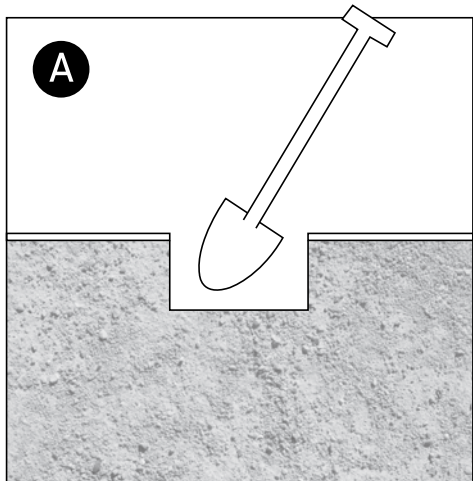

INSTALLATION MANUAL

69050A

ecceinground

230V | AC LED | 20W | IP67 | Stainless steel 316
Removable honeycomb.

80
CRI

145x145mm

0800B
Order separately

Warnings: