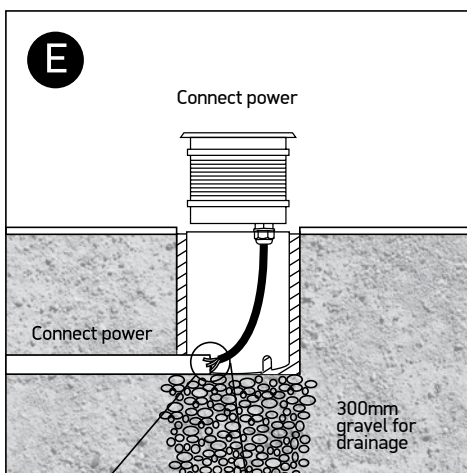

INSTALLATION MANUAL

69050A

ecceinground

230V | AC LED | 20W | IP67 | Stainless steel 316
Removable honeycomb.

80
CRI

145x145mm

0800B
Order separately

Warnings: