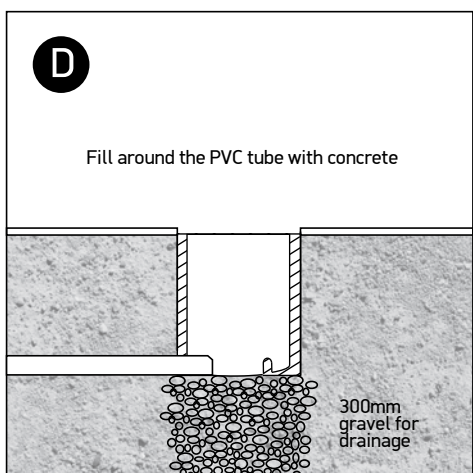

INSTALLATION MANUAL

69050A

ecceinground

230V | AC LED | 20W | IP67 | Stainless steel 316
Removable honeycomb.

80
CRI

145x145mm

0800B
Order separately

Warnings: