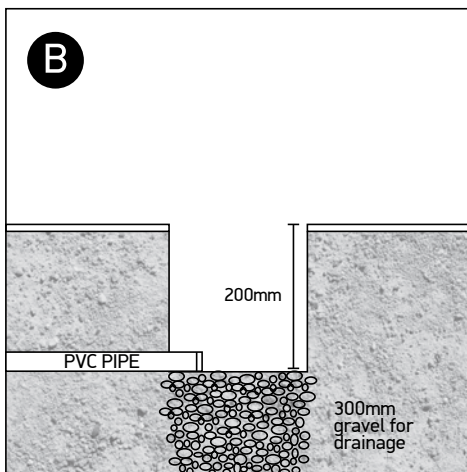

INSTALLATION MANUAL

69050A

ecceinground

230V | AC LED | 20W | IP67 | Stainless steel 316
Removable honeycomb.

80
CRI

145x145mm

0800B
Order separately

Warnings: