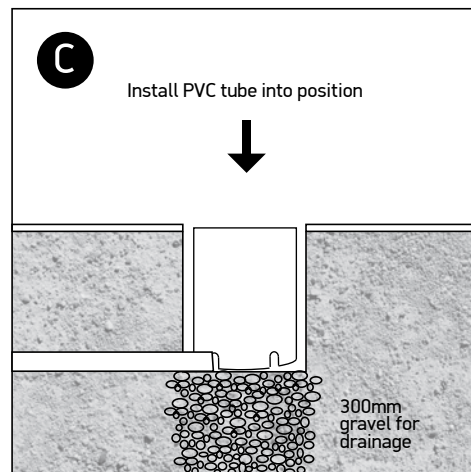

INSTALLATION MANUAL

69050A

ecceinground

230V | AC LED | 20W | IP67 | Stainless steel 316
Removable honeycomb.

80
CRI

145x145mm

0800B
Order separately

Warnings: