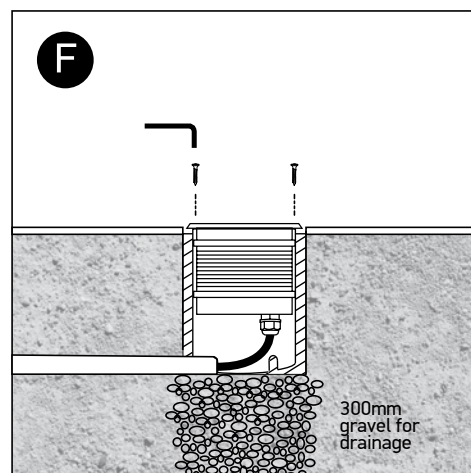

INSTALLATION MANUAL

69050A

ecceinground

230V | AC LED | 20W | IP67 | Stainless steel 316
Removable honeycomb.

80
CRI

145x145mm

0800B
Order separately

Warnings: