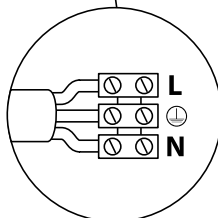

INSTALLATION MANUAL

69050A

ecceinground

230V | AC LED | 20W | IP67 | Stainless steel 316
Removable honeycomb.

80
CRI

145x145mm

0800B
Order separately

Warnings: