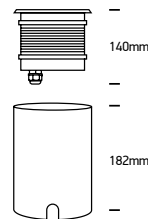

INSTALLATION MANUAL

69050A

ecceinground

230V | AC LED | 20W | IP67 | Stainless steel 316
Removable honeycomb.

80
CRI

145x145mm

0800B
Order separately

Warnings: