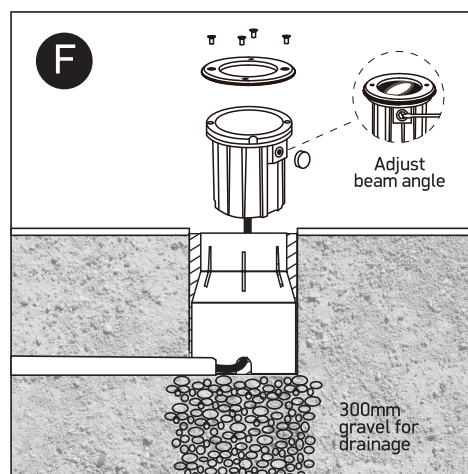

INSTALLATION MANUAL

69054A

ecoinground

80 CRI

230V | 30W | IP67 | Stainless steel 316 + tempered glass | Adjustable |
AC LED / 1 gland + Connection box.

Warnings:

1. Make sure that the product is installed properly before connecting to electricity.
2. Do not cover the fitting.
3. Maintenance and installation should only be carried out by a professional electrician.