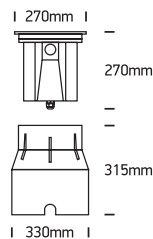

INSTALLATION MANUAL

69054A

ecoinground

80 CRI

230V | 30W | IP67 | Stainless steel 316 + tempered glass | Adjustable |
AC LED / 1 gland + Connection box.

Warnings:

1. Make sure that the product is installed properly before connecting to electricity.
2. Do not cover the fitting.
3. Maintenance and installation should only be carried out by a professional electrician.