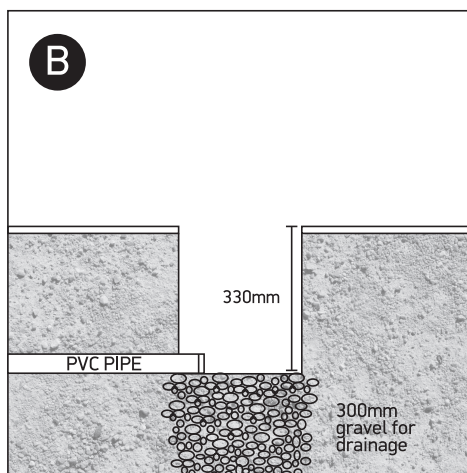

INSTALLATION MANUAL

69054A

ecoinground

80 CRI

230V | 30W | IP67 | Stainless steel 316 + tempered glass | Adjustable |
AC LED / 1 gland + Connection box.

Warnings:

1. Make sure that the product is installed properly before connecting to electricity.
2. Do not cover the fitting.
3. Maintenance and installation should only be carried out by a professional electrician.