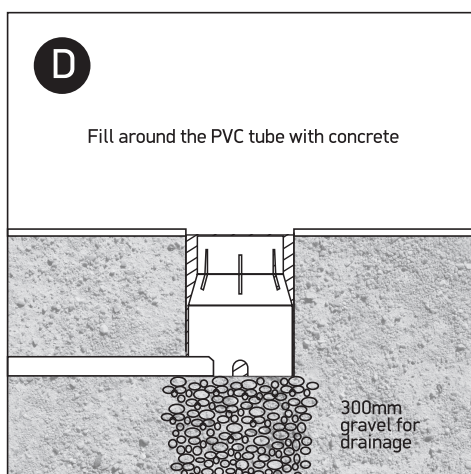

INSTALLATION MANUAL

69054A

ecoinground

80 CRI

230V | 30W | IP67 | Stainless steel 316 + tempered glass | Adjustable |
AC LED / 1 gland + Connection box.

Warnings:

1. Make sure that the product is installed properly before connecting to electricity.
2. Do not cover the fitting.
3. Maintenance and installation should only be carried out by a professional electrician.