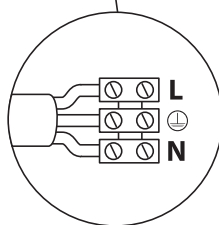

INSTALLATION MANUAL

69054A

ecoinground

80 CRI

230V | 30W | IP67 | Stainless steel 316 + tempered glass | Adjustable |
AC LED / 1 gland + Connection box.

Warnings:

1. Make sure that the product is installed properly before connecting to electricity.
2. Do not cover the fitting.
3. Maintenance and installation should only be carried out by a professional electrician.