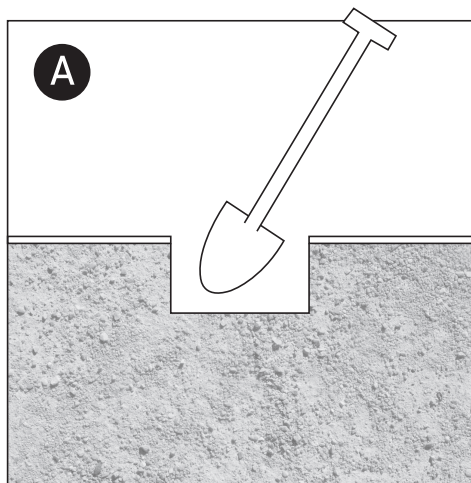

INSTALLATION MANUAL

69054A

ecoinground

80 CRI

230V | 30W | IP67 | Stainless steel 316 + tempered glass | Adjustable |
AC LED / 1 gland + Connection box.

Warnings:

1. Make sure that the product is installed properly before connecting to electricity.
2. Do not cover the fitting.
3. Maintenance and installation should only be carried out by a professional electrician.