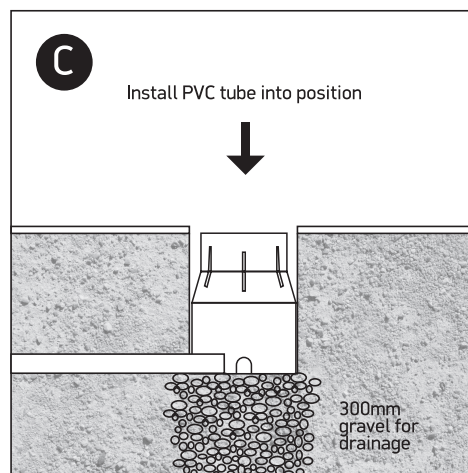

INSTALLATION MANUAL

69054A

ecoinground

80 CRI

230V | 30W | IP67 | Stainless steel 316 + tempered glass | Adjustable |
AC LED / 1 gland + Connection box.

Warnings:

1. Make sure that the product is installed properly before connecting to electricity.
2. Do not cover the fitting.
3. Maintenance and installation should only be carried out by a professional electrician.