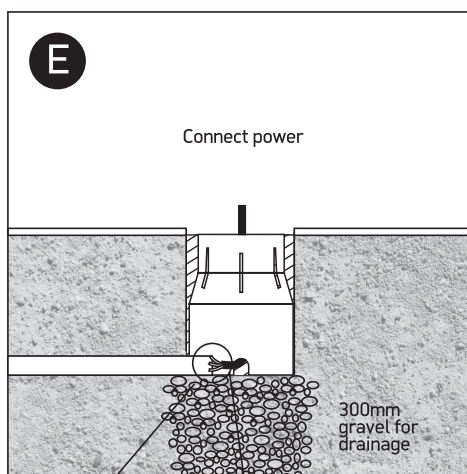

INSTALLATION MANUAL

69054A

ecoinground

80 CRI

230V | 30W | IP67 | Stainless steel 316 + tempered glass | Adjustable |
AC LED / 1 gland + Connection box.

Warnings:

1. Make sure that the product is installed properly before connecting to electricity.
2. Do not cover the fitting.
3. Maintenance and installation should only be carried out by a professional electrician.