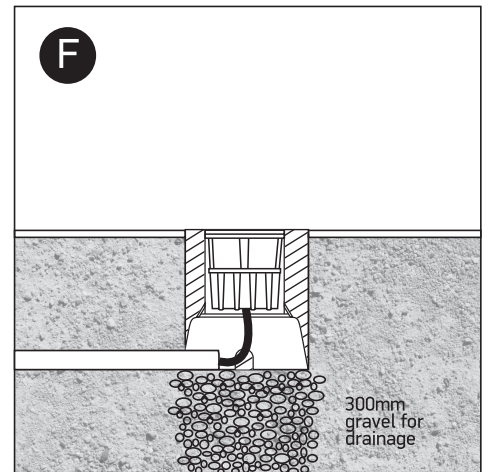

INSTALLATION MANUAL

69060

ecoinground

one
LIGHT

100-240V | LED | 6W | IP67 | Trimless | Die cast
Complete with 500mA driver.

0800BA
Order separately

Warnings:

1. Make sure that the product is installed properly before connecting to electricity.
2. Do not cover the fitting.
3. Maintenance and installation should only be carried out by a professional electrician.