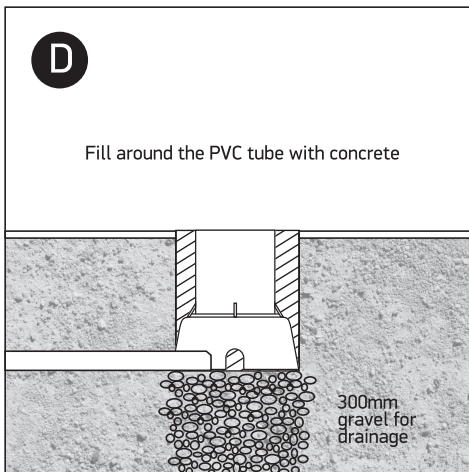

INSTALLATION MANUAL

69060

ecoinground

one
LIGHT

100-240V | LED | 6W | IP67 | Trimless | Die cast
Complete with 500mA driver.

0800BA
Order separately

Warnings:

1. Make sure that the product is installed properly before connecting to electricity.
2. Do not cover the fitting.
3. Maintenance and installation should only be carried out by a professional electrician.