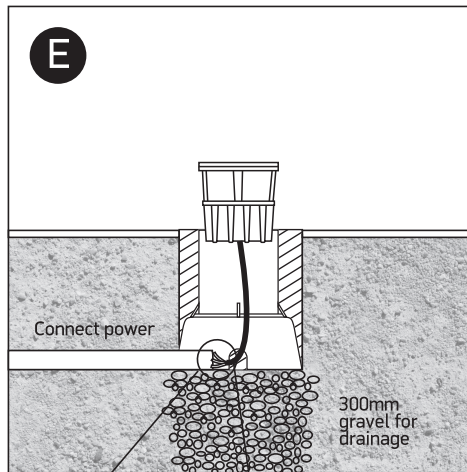

INSTALLATION MANUAL

69060

ecoinground

one
LIGHT

100-240V | LED | 6W | IP67 | Trimless | Die cast
Complete with 500mA driver.

0800BA
Order separately

Warnings:

1. Make sure that the product is installed properly before connecting to electricity.
2. Do not cover the fitting.
3. Maintenance and installation should only be carried out by a professional electrician.