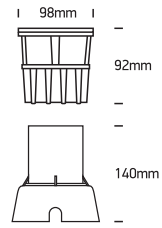

INSTALLATION MANUAL

69060

ecoinground

one
LIGHT

100-240V | LED | 6W | IP67 | Trimless | Die cast
Complete with 500mA driver.

0800BA
Order separately

Warnings:

1. Make sure that the product is installed properly before connecting to electricity.
2. Do not cover the fitting.
3. Maintenance and installation should only be carried out by a professional electrician.