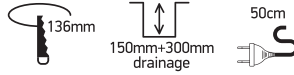

INSTALLATION MANUAL

69060

ecoinground

one
LIGHT

100-240V | LED | 6W | IP67 | Trimless | Die cast
Complete with 500mA driver.

0800BA
Order separately

Warnings:

1. Make sure that the product is installed properly before connecting to electricity.
2. Do not cover the fitting.
3. Maintenance and installation should only be carried out by a professional electrician.