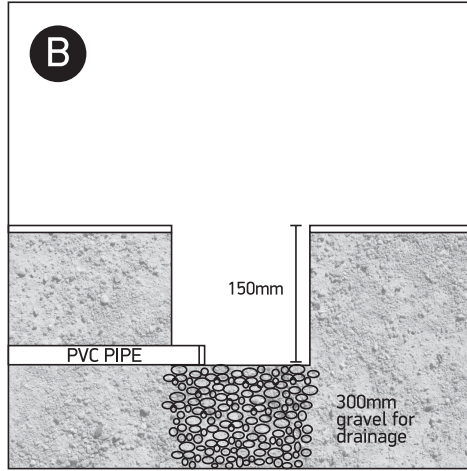

INSTALLATION MANUAL

69060

ecoinground

one
LIGHT

100-240V | LED | 6W | IP67 | Trimless | Die cast
Complete with 500mA driver.

0800BA
Order separately

Warnings:

1. Make sure that the product is installed properly before connecting to electricity.
2. Do not cover the fitting.
3. Maintenance and installation should only be carried out by a professional electrician.