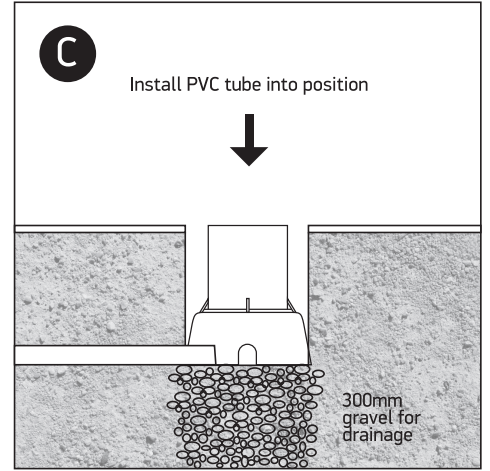

INSTALLATION MANUAL

69060

ecoinground

one
LIGHT

100-240V | LED | 6W | IP67 | Trimless | Die cast
Complete with 500mA driver.

0800BA
Order separately

Warnings:

1. Make sure that the product is installed properly before connecting to electricity.
2. Do not cover the fitting.
3. Maintenance and installation should only be carried out by a professional electrician.