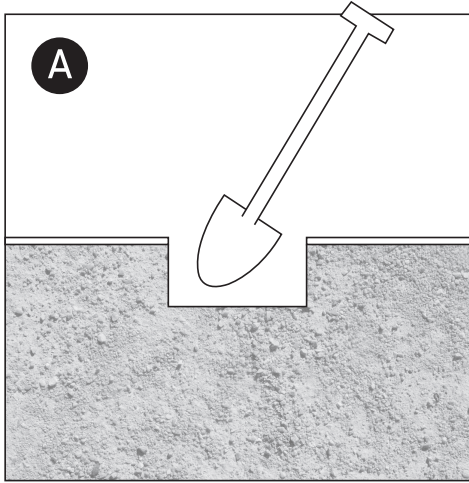

INSTALLATION MANUAL

69060

ecoinground

one
LIGHT

100-240V | LED | 6W | IP67 | Trimless | Die cast
Complete with 500mA driver.

0800BA
Order separately

Warnings:

1. Make sure that the product is installed properly before connecting to electricity.
2. Do not cover the fitting.
3. Maintenance and installation should only be carried out by a professional electrician.