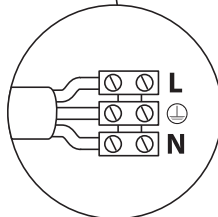

INSTALLATION MANUAL

69060

ecoinground

one
LIGHT

100-240V | LED | 6W | IP67 | Trimless | Die cast
Complete with 500mA driver.

0800BA
Order separately

Warnings:

1. Make sure that the product is installed properly before connecting to electricity.
2. Do not cover the fitting.
3. Maintenance and installation should only be carried out by a professional electrician.