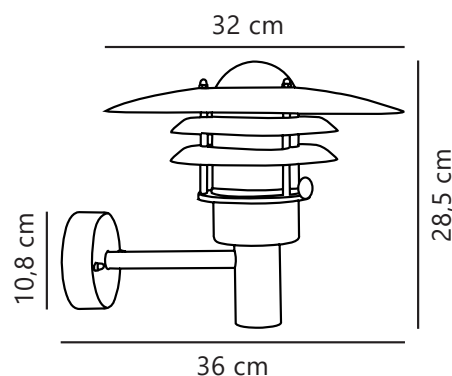

LØNSTRUP 32 | WALL LIGHT | BLACK

71411003

nordlux®

Item Number: 71411003

EAN: 5701581277977

TUN: 1475183

Colour: Black

Primary material: Metal

Secondary material: Glass

Colour of the glass - Hidden: Clear

IP degree: IP44

Socket type: E27

Class (Class 1, Class 2, Class 3):

Class 2 (Double isolated)

Parallel connection: Yes

Suitable for Seaside: No

Voltage (V): 230 Volt

Maximum bulb wattage (W): 60

Height (cm) : 28.5

Width (cm): 31

Shade Diameter (cm): 31

Projection (cm): 36

Pcs Per Master Carton: 3

Sales Box Height (cm): 33

Sales Box Width(cm): 32

Sales Box Depth (cm): 22

Sales Box Volume m³ : 0.0232

Product net weight (kg): 2.025

Built-in parallel connection

The Lønstrup wall light from Nordlux is a light of classic, simple design, making it ideal for all outdoor environments. The light provides a beautiful and soft light making it perfect for the front door.