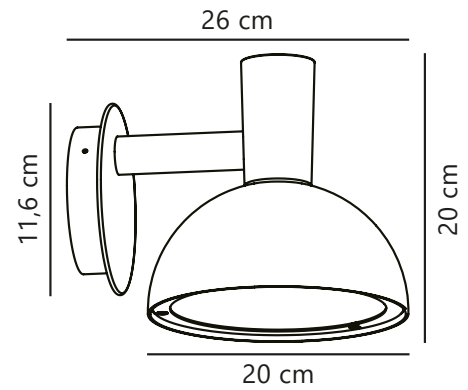

ARKI 20 | WALL LIGHT | BLACK

75181003

nordlux®

Item Number: 75181003

EAN: 5701581280175

TUN: 1484024

Colour: Black

Primary material: Metal

Secondary material: Plastic

Colour of the glass - Hidden: Opal white

IP degree: IP54

Socket type: E27

Class (Class 1, Class 2, Class 3):

Class 1 (Earth contact)

Parallel connection: Yes

Suitable for Seaside: No

Voltage (V): 230 Volt

Maximum bulb wattage (W): 20

Height (cm) : 20

Shade Diameter (cm): 20

Projection (cm): 26

Pcs Per Master Carton: 3

Sales Box Height (cm): 26

Sales Box Width(cm): 21

Sales Box Depth (cm): 21.5

Sales Box Volume m³ : 0.0117

Product net weight (kg): 1.53

Parallel connection possible

The Arki series by Danish designer Bønnelycke MDD is characterised by its beautiful dome-like shade and minimalist, clean lines inspired by the classic architect lamp. Arki beautifully balances simplicity with sophistication while emitting the perfect light for your entrance, driveway, terrace or other outdoor space.