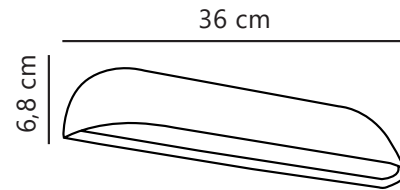

FRONT 36 | WALL LIGHT | BLACK

84091003

nordlux®