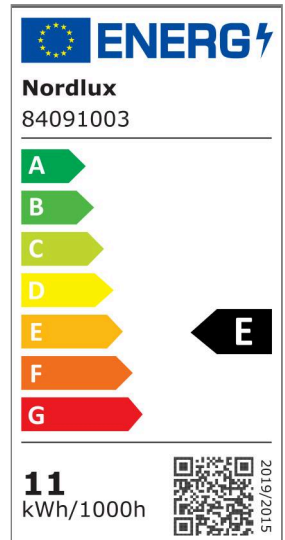

Item Number: 84091003

EAN: 5701581341487

TUN: 1848133

Colour: Black

Primary material: Metal

Secondary material: Plastic

Colour of the glass - Hidden: Opal white

IP degree: IP44

Socket type: LED – Non-replaceable light source

Class (Class 1, Class 2, Class 3):

Class 1 (Earth contact)

Parallel connection: Yes

Suitable for Seaside: No

Voltage (V): 230 Volt

Height (cm) : 6.8

Width (cm) : 36

Projection (cm) : 6.8

Pcs Per Master Carton: 3

Sales Box Height (cm): 7

Sales Box Width(cm): 37

Sales Box Depth (cm): 8

Sales Box Volume m³ : 0.0021

Product net weight (kg): 0.559

Brightness of light (Lumen): 850

Colour temperature (Kelvin): 3000

Ra-value : 80

Lifetime (hours): 25000

Energy class: E

Actual watt (W): 13.9