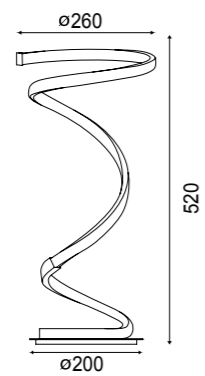

HELIX by JSantiago Sevillano Studio

HELIX

6103 Plata cromo-Silver-Chrome
LED 20W 3000K 1600lm

6104 Negro-Black
LED 20W 3000K 1600lm

Aluminio-Acero-Acrílico-Aluminum-Steel-Acrylic 220-240V~ 50/60Hz CRI> 80 Registered N° 004721413-001