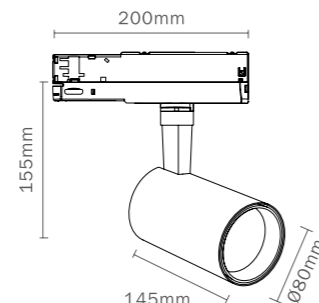

7206 Blanco-White
LED 30W 4000K 3300lm

7207 Blanco-White
LED 40W 4000K 4400lm

ÓPTICAS 15/20W
ref **7216** 15°
ref **7217** 24°
ref **7218** 38° Included.

ÓPTICAS 15/20W
ref **7216** 15°
ref **7217** 24°
ref **7218** 38° Included.