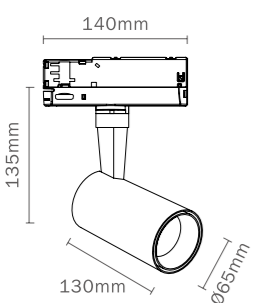

7206 Blanco-White
LED 30W 4000K 3300lm

7207 Blanco-White
LED 40W 4000K 4400lm

ÓPTICAS 15/20W
ref **7216** 15°
ref **7217** 24°
ref **7218** 38° Included.

ÓPTICAS 15/20W
ref **7216** 15°
ref **7217** 24°
ref **7218** 38° Included.