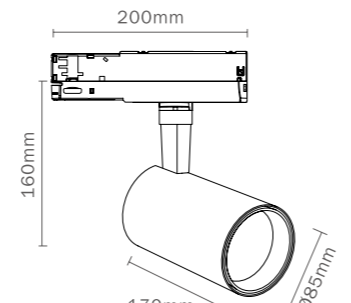

7206 Blanco-White
LED 30W 4000K 3300lm

7207 Blanco-White
LED 40W 4000K 4400lm

ÓPTICAS 15/20W
ref **7216** 15°
ref **7217** 24°
ref **7218** 38° Included.

ÓPTICAS 15/20W
ref **7216** 15°
ref **7217** 24°
ref **7218** 38° Included.