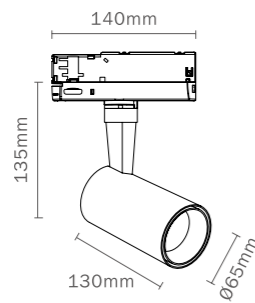

7206 Blanco-White
LED 30W 4000K 3300lm

7207 Blanco-White
LED 40W 4000K 4400lm

ÓPTICAS 15/20W
ref **7216** 15°
ref **7217** 24°
ref **7218** 38° Included.

ÓPTICAS 15/20W
ref **7216** 15°
ref **7217** 24°
ref **7218** 38° Included.