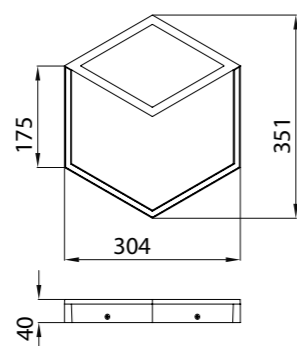

7593 Negro-Black
LED 12W +14W **3000K** 1630lm
Dimmable

Aluminio-Aluminium 220-240V~ 50/60Hz CRI: > 80