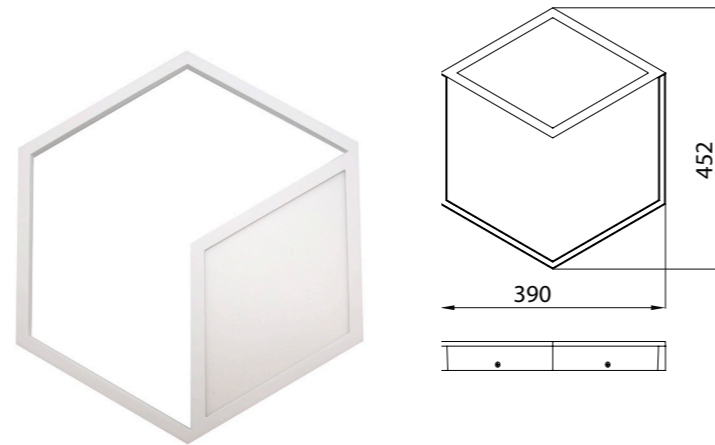

7590 Blanco-White
LED 12W +14W 3000K 1630lm

7594 Blanco-White
LED 13,5W + 20W 3000K 1870lm

7591 Blanco-White
LED 12W +14W 3000K 1630lm
Dimmable

7595 Blanco-White
LED 13,5W + 20W 3000K 1870lm
Dimmable

Aluminio-Aluminium 220-240V~ 50/60Hz CRI: > 80