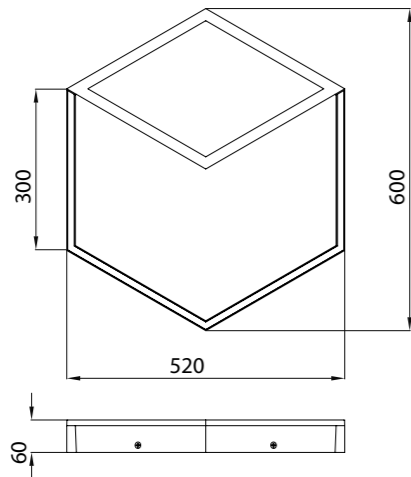

Aluminio-Aluminium 220-240V~ 50/60Hz CRI: > 80

7760 Blanco Mate-Matt White
LED 18W+30W 2700lm

7761 Blanco Mate-Matt White
LED 18W+30W 2700lm
Dimmable 

7762 Negro Mate-Matt Black
LED 18W+30W 2700lm

7763 Negro Mate-Matt Black
LED 18W+30W 2700lm
Dimmable 