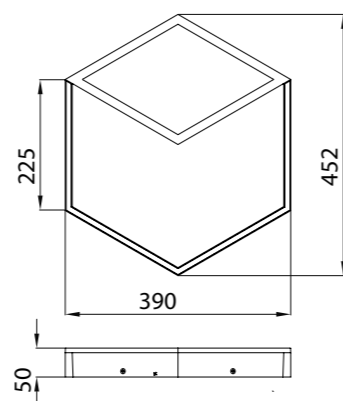

7597 Negro-Black
LED 13,5W + 20W **3000K** 1870lm
Dimmable

Aluminio-Aluminium 220-240V~ 50/60Hz CRI: > 80