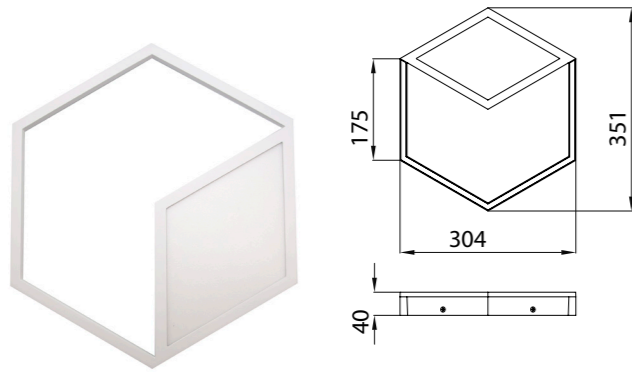

7590 Blanco-White
LED 12W +14W 3000K 1630lm

7594 Blanco-White
LED 13,5W + 20W 3000K 1870lm

7591 Blanco-White
LED 12W +14W 3000K 1630lm
Dimmable

7595 Blanco-White
LED 13,5W + 20W 3000K 1870lm
Dimmable