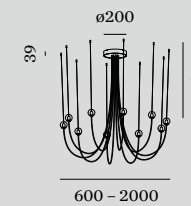

## 1.0

LED PCB 29W | phase-cut dim  
220-240VAC | 50-60Hz | incl. driver  
aluminium | glass  
white fixture - white cable  
black fixture - black cable

⊕ IP20 L80/100K

2700K | CRI >90 | 2000lm

	CODE
■	246584W3
■	246584B3

## 2.0

LED PCB 29W | phase-cut dim  
220-240VAC | 50-60Hz | incl. driver  
aluminium | glass  
white fixture - white cable  
black fixture - black cable

⊕ IP20 L80/100K

2700K | CRI >90 | 2000lm

	CODE
■	246684W3
■	246684B3