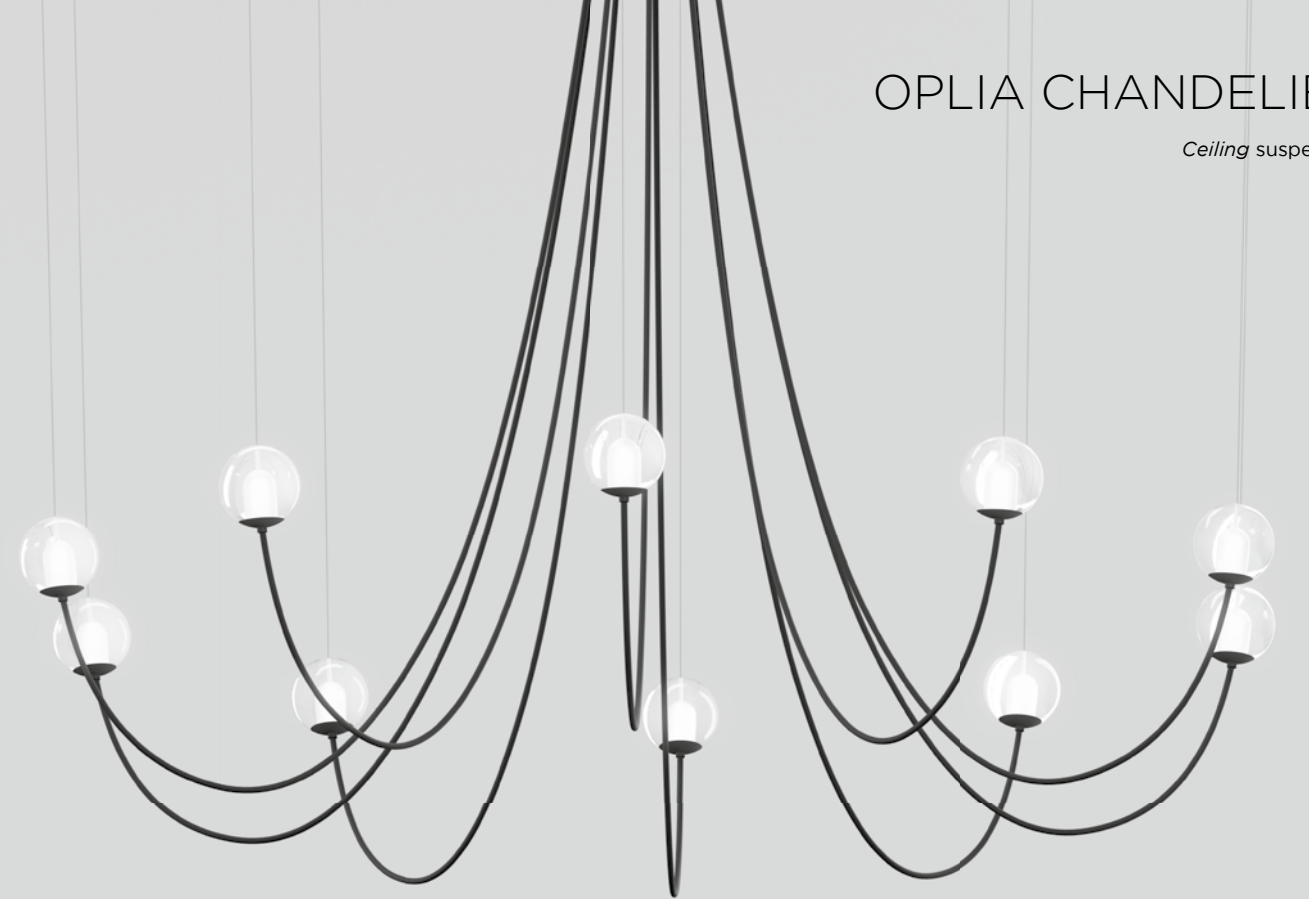

# OPLIA CHANDELIER

Ceiling suspended

## 1.0

LED PCB 29W | phase-cut dim  
220-240VAC | 50-60Hz | incl. driver  
aluminium | glass  
white fixture - white cable  
black fixture - black cable

⊕ IP20 L80/100K

2700K | CRI >90 | 2000lm

	CODE
■	246584W3
■	246584B3

## 2.0

LED PCB 29W | phase-cut dim  
220-240VAC | 50-60Hz | incl. driver  
aluminium | glass  
white fixture - white cable  
black fixture - black cable

⊕ IP20 L80/100K

2700K | CRI >90 | 2000lm

	CODE
■	246684W3
■	246684B3