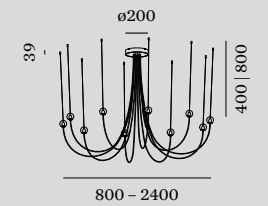

## 1.0

LED PCB 29W | phase-cut dim  
220-240VAC | 50-60Hz | incl. driver  
aluminium | glass  
white fixture - white cable  
black fixture - black cable

⊕ IP20 L80/100K

2700K | CRI >90 | 2000lm

	CODE
■	246584W3
■	246584B3

## 2.0

LED PCB 29W | phase-cut dim  
220-240VAC | 50-60Hz | incl. driver  
aluminium | glass  
white fixture - white cable  
black fixture - black cable

⊕ IP20 L80/100K

2700K | CRI >90 | 2000lm

	CODE
■	246684W3
■	246684B3