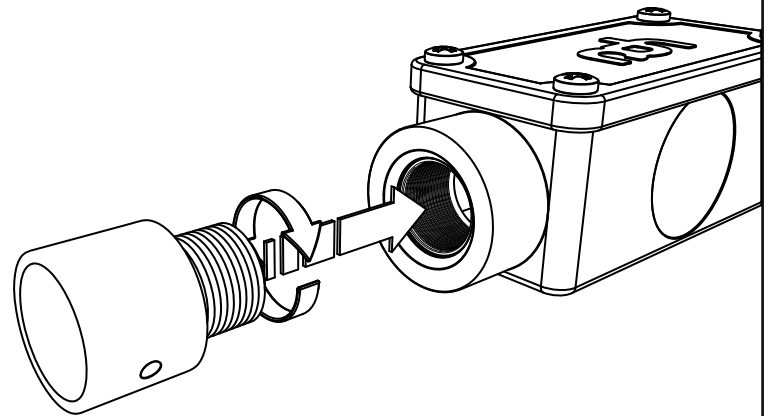

CREATIVE TUBES Ø 20mm

ca creative
cables

MONTAGGIO TERMINALE
TERMINAL MOUNTING

1

2

3

4

5