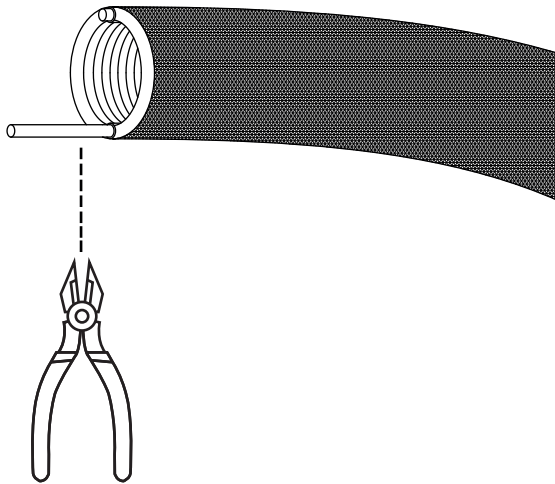

CREATIVE TUBES Ø 20mm

ca creative
cables

MONTAGGIO TERMINALE
TERMINAL MOUNTING

1

2

3

4

5