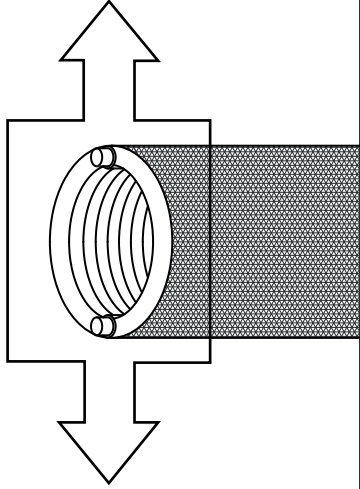

CREATIVE TUBES Ø 20mm

ca creative
cables

MONTAGGIO TERMINALE
TERMINAL MOUNTING

1

2

3

4

5