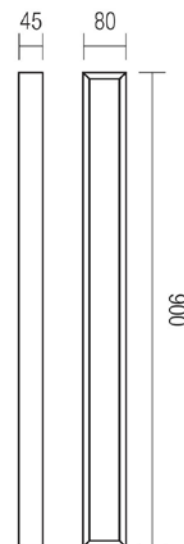

RU - Бра для внутреннего освещения, оснащенное светодиодами SMD, с защитой от влаги, возможностью изменения цветовой температуры и яркости света, структурой из хромированного алюминия, и двумя рассеивателями: один из закаленного сериграфированного стекла (в верхней части) и другой из сатинированного ПС.

HU - Beltéri, nedvességvédett SMD LED-es fali lámpa, fény színhőmérséklet beállítással, krómozott alumínium szerkezet, két árnyékoló: az egyik hőkezelt, szitanyomott üveg (a felső részen), a másik szatén PS.

BG - Аплик за интериор, защитен от влага, оборудван с LED-ове SMD, с възможност за избор на цвeтова температура на светлината, структура от хромиран алуминий, два дифузера: един от ситопечатано закалено стъкло (в горната част) и другия от сатениран PS.

SK - Interiérové nástenné svietidlo chránené proti vlhkosti, vybavené SMD LED, s možnosťou voľby teploty farby svetla, chrómovaná hliníková konštrukcia, dva difúzory: sieťotlač z tvrdeného skla na vrchu a matné PS.

Product type	Wall lamp
Input voltage	220-240V, 50/60Hz
Power	30W
Led type	2835 SMD LED 70pcs x 0,42W 3000K, 70pcs x 0,42W 4000K
Color temperature	CCT 3000/4000K
Led luminous flux	3500 lm
System luminous flux	1670 lm
CRI	90
OPTICS	-
Dimmable	NO
Øuse (lm)	3500
Pon (w)	30
FTM	0.926
ηTM	108.03
Energy efficiency class	F
Warranty (years)	3
Protection class	Class I
IP rating	IP44

LED removal by a specialist **NO**
Driver removal by a specialist **YES**

Standards: EN 60598-1:2015 + A1:2018, EN 60598-2-1:2020, EN 60598-2-2:2012, EN 62493:2015, EN 62471:2008, EN 62031:2008 + A1:2013 + A2:2015, EN 60529:1992 + A2:2013, EN 55015:2019 + A11:2020, EN 61000-3-2:2019, EN 61000-3-3:2013 + A1:2019, EN 61547:2009.
Made in PRC.