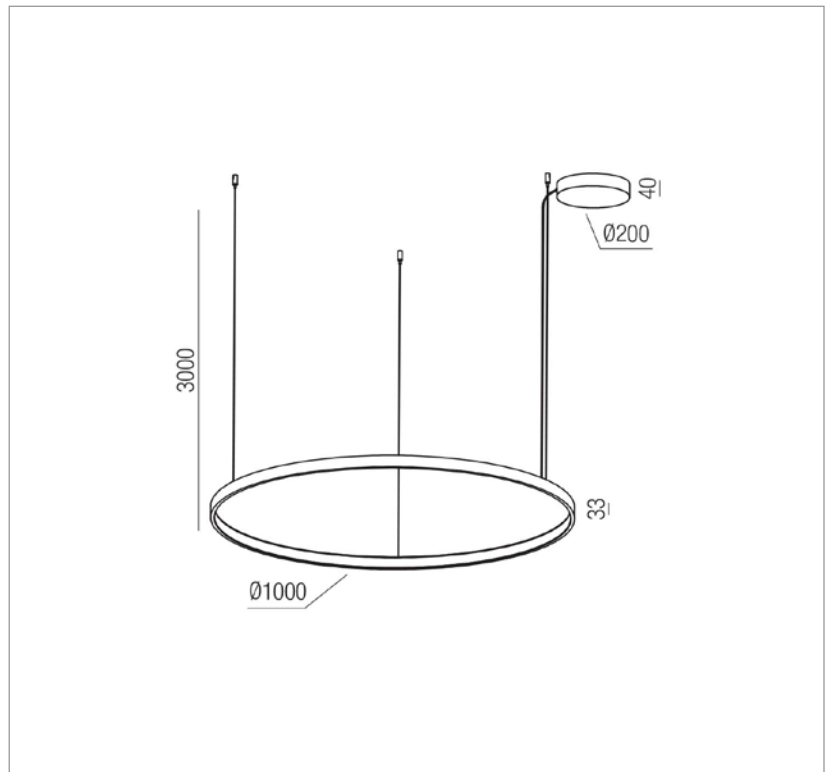

RU - Подвесной светильник для внутреннего освещения, оснащенный светодиодами SMD, с возможностью диммирования и регулировки цветовой температуры от теплого до холодного белого. Корпус из алюминия и металла, окрашенный в туманно-никелевый цвет, рассеиватель из опалового силикона.

HU - Beltéri, SMD LED-es függőlámpa fénytompítási lehetőséggel és fény színhőmérséklet beállítással meleg fehérről semleges fehérre. Foggy nickel színre festett alumínium és fém szerkezet, opál szilikon árnyékoló.

BG - Окачен осветител за интериор, оборудвана с LED-ове SMD, възможност за димиране и контрол на цветната температура от топло бяло до неутрално бяло. Структура от алуминий и метал боядисана в мъглив никел, дифузер от опалов силикон.

SK - Závesné svietidlo do interiéru vybavený SMD LED diódami, s možnosťou stmievania a ovládania farebnej teploty od teplej bielej po neutrálnu bielu. Konštrukcia hliníka a kovu lakovaná vo farbe matný nikol, difúzor z bieleho opálu.

Product type	Suspension
Input voltage	220-240V, 50/60Hz
Power	75W
Led type	2835 SMD LED 1296pcs x 0.06W
Color temperature	CCT 2700K/3000K/4000K
Led luminous flux	2700K: 8065 lm / 3000K: 8700 lm / 4000K: 8541 lm
System luminous flux	2700K: 5220 lm / 3000K: 5544 lm 4000K: 5411 lm
CRI	90
OPTICS	-
Dimmable	TRIAC DIMMING
Øuse (lm)	8700
Pon (w)	70
FTM	0.926
ηTM	115.09
Energy efficiency class	E
Warranty (years)	3
Protection class	Class I
IP rating	IP20

LED removal by a specialist **YES**
Driver removal by a specialist **YES**

Standards: EN 60598-1:2015 + A1:2018, EN 60598-2-1:2020, EN 60598-2-2:2012, EN 62493:2015, EN 62471:2008, EN 62031:2008 + A1:2013 + A2:2015, EN 60529:1992 + A2:2013, EN 55015:2019 + A11:2020, EN 61000-3-2:2019, EN 61000-3-3:2013 + A1:2019, EN 61547:2009.
Made in PRC.

REDO GROUP S.R.L.

Str. Alexei Tolstoi, nr. 12, Bacău - 600093, ROMÂNIA.

Tel: +40 0234 514 492 / 546 620. Fax: +40 0234 546 677.

www.redogroup.ro

Last update: 08/2024